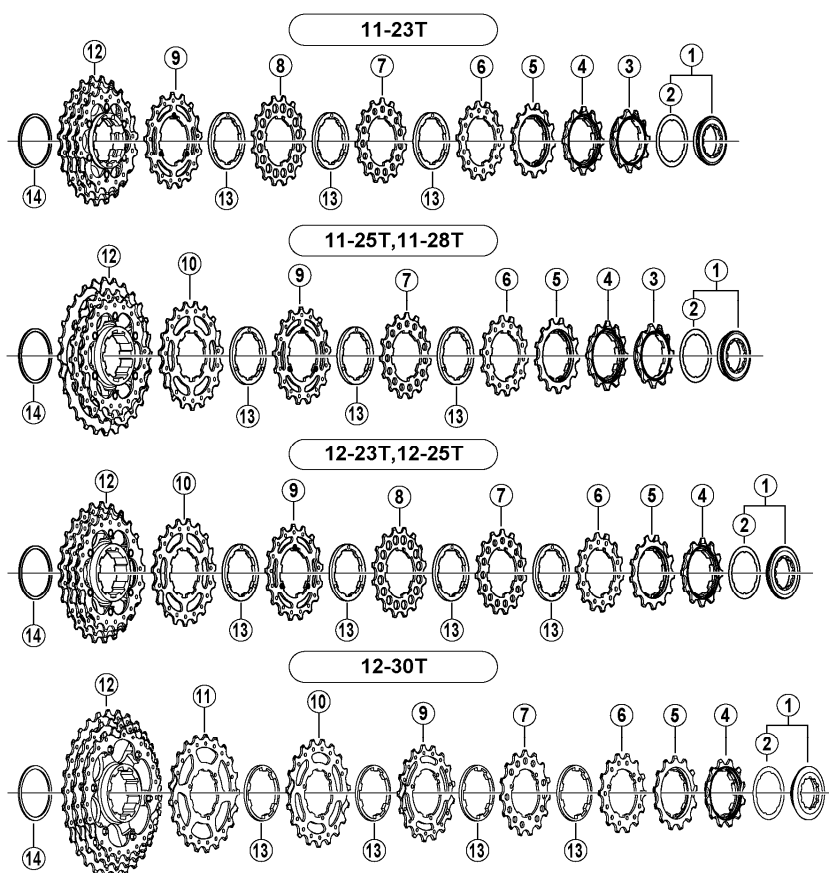

ULTEGRA Cassette Sprocket

CS-6700 10-Speed

CS-6700 sprocket teeth combinations

11 - 23 T	11 - 12 - 13 - 14 - 15 - 16 - 17 - 19 - 21 - 23 T
11 - 25 T	11 - 12 - 13 - 14 - 15 - 17 - 19 - 21 - 23 - 25 T
11 - 28 T	11 - 12 - 13 - 14 - 15 - 17 - 19 - 21 - 24 - 28 T
12 - 23 T	12 - 13 - 14 - 15 - 16 - 17 - 18 - 19 - 21 - 23 T
12 - 25 T	12 - 13 - 14 - 15 - 16 - 17 - 19 - 21 - 23 - 25 T
12 - 30 T	12 - 13 - 14 - 15 - 17 - 19 - 21 - 24 - 27 - 30 T

CS-7900

CS-6600

CS-5600

ITEM NO.	SHIMANO CODE NO.	DESCRIPTION	INTERCHANGEABILITY		
1	Y1YX98010	Lock Ring & Spacer for 11T	B	B	B
	Y1YX98020	Lock Ring & Spacer for 12T	B	B	B
2	Y10Z04000	Lock Ring Spacer for 11T	A	A	A
	Y11W02000	Lock Ring Spacer for 12T	A	A	A
3	Y1Z81100D	Sprocket Wheel 11T (Built in spacer type)	A	A	B
4	Y1Z81200D	Sprocket Wheel 12T (Built in spacer type)	A	A	B
5	Y1Z81300D	Sprocket Wheel 13T (Built in spacer type) for 11-23T, 11-25T, 11-28T, 12-23T, 12-25T	A	A	B
	Y1ZD1390D	Sprocket Wheel 13T (Built in spacer type) for 12-30T			A
6	Y1Z81400D	Sprocket Wheel 14T	B	A	B
7	Y1Z81500D	Sprocket Wheel 15T	B	A	B
8	Y1Z81600D	Sprocket Wheel 16T	B	A	B
9	Y1ZD1700E	Sprocket Wheel 17T for 11-23T, 12-23T, 12-25T			
	Y1YX1700D	Sprocket Wheel 17T for 11-25T, 11-28T, 12-30T			
10	Y1ZD1800E	Sprocket Wheel 18T for 12-23T		A	
	Y1YX1900D	Sprocket Wheel 19T for 11-25T, 11-28T, 12-30T			B
	Y1ZD1900E	Sprocket Wheel 19T for 12-25T		A	B
* 11	Y1YF21100	Sprocket Wheel 21T			
	Y1YX98030	Sprocket Unit (19-21-23T) for 11-23T		B	B
12	Y1YX98040	Sprocket Unit (19-21-23T) for 12-23T	B	B	
	Y1YX98050	Sprocket Unit (21-23-25T) for 11-25T, 12-25T			
	Y1YX98060	Sprocket Unit (21-24-28T) for 11-28T	B		
* 13	Y1YX98070	Sprocket Unit (24-27-30T) for 12-30T			
13	Y1Z805000	Sprocket Spacer (t=2.35 mm)	B	A	B
14	Y1Z807000	Low Spacer (t=1.0 mm)	A	A	A
15	Y12009230	Lock Ring Removal Tool (TL-LR15)	A	A	A