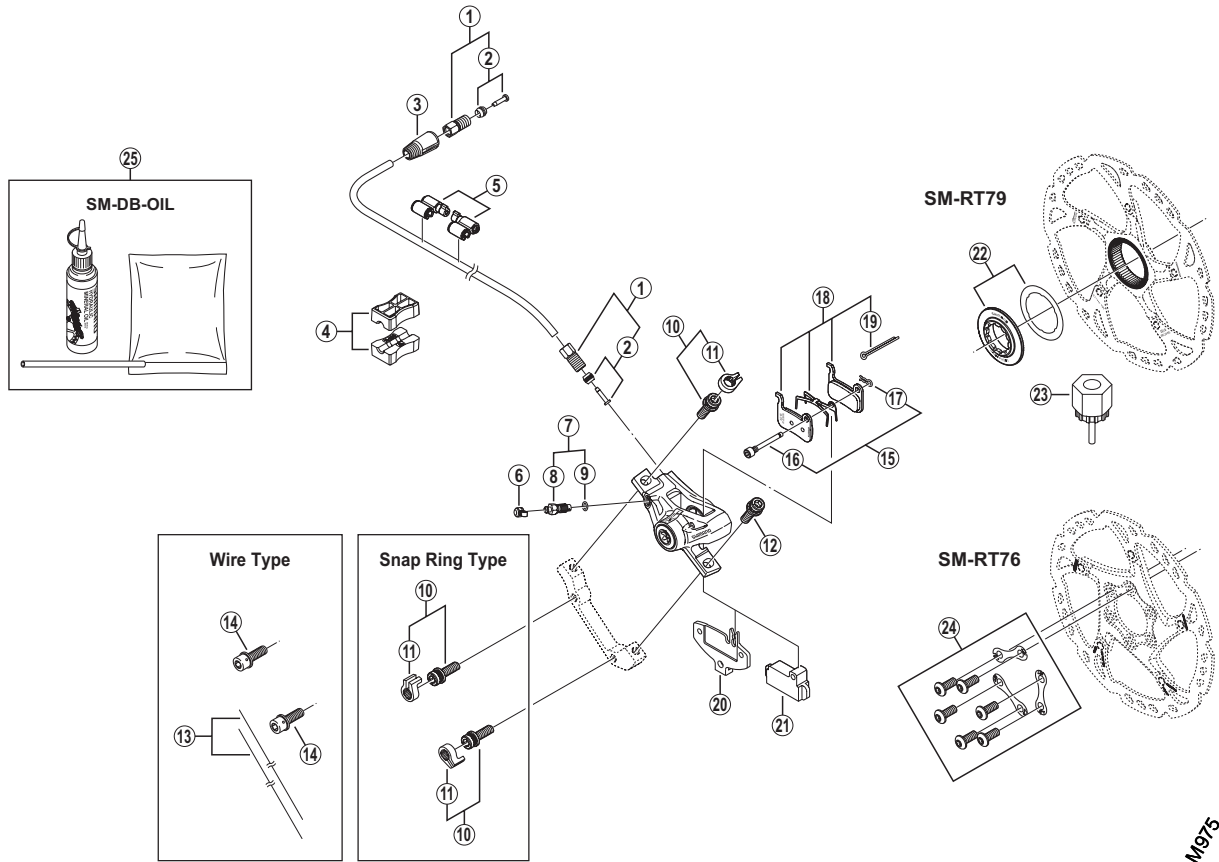

DEORE XT Rear Disc Brake  
**BR-M775** Brake Caliper  
**SM-BH59** Brake Hose

**SM-RT79** Disc Rotor/Center Lock  
**SM-RT76** Disc Rotor/6-Bolt

ITEM NO.	SHIMANO CODE NO.	DESCRIPTION	INTERCHANGEABILITY
1	Y8H298010	Connecting Bolt Unit	A A
2	Y8H298020	Olive & Connecting Insert	A A
3	Y8H203010	Cover	A A
4	Y8H198030	TL-BH61 Special Tool (2 pcs.)	A A
5	Y83098040	SM-HANG Hose Supporter A & B	A A
6	Y8B214000	Bleed Nipple Cap	A A
7	Y8CL98050	Bleed Nipple & Seal Ring	A A
8	Y8CL24000	Bleed Nipple	A A
9	Y8B511001	O-Ring for Bleed Nipple	A A
10	Y8DS98010	Adapter Fixing Bolt (M6 x 18.7) & Snap Ring	A
11	Y8C511000	Snap Ring	A
12	Y8C509020	Adapter Fixing Bolt (M6 x 18.7) for Snap Ring Type	A
13	Y8B298010	Wire (2 pcs.)	A A
14	Y8B512000	Adapter Fixing Bolt (M6 x 19) for Wire Type	A A
15	Y8CY98020	Pad Axle & Snap Ring	B A
16	Y8CY04000	Pad Axle	B A
17	Y8B212000	Snap Ring	A A
18	Y8EP98010	Resin Pad (A01S) & Spring w/Split Pin	B B
	Y8CL98010	Metal Pad (M06) & Spring w/Split Pin	B A
19	Y8DB06000	Split Pin	A A
20	Y8CL12000	Pad Spacer	A A
21	Y8CL18000	Spacer for Bleeding	A A
22	Y8CL98090	Lock Ring & Washer	B A
23	Y12009230	TL-LR15 Lock Ring Removal Tool	A A
* 24	Y8J298020	Rotor Fixing Bolt & Lock Washer	
25	Y83998010	Mineral Oil Bleed Kit (50 ml)	A A

A: Same parts.

B: Parts are usable, but differ in materials, appearance, finish, size, etc.  
Absence of mark indicates non-interchangeability.

Oct.-2012-2764D  
© Shimano Inc. I

Specifications are subject to change without notice.

**SHIMANO**