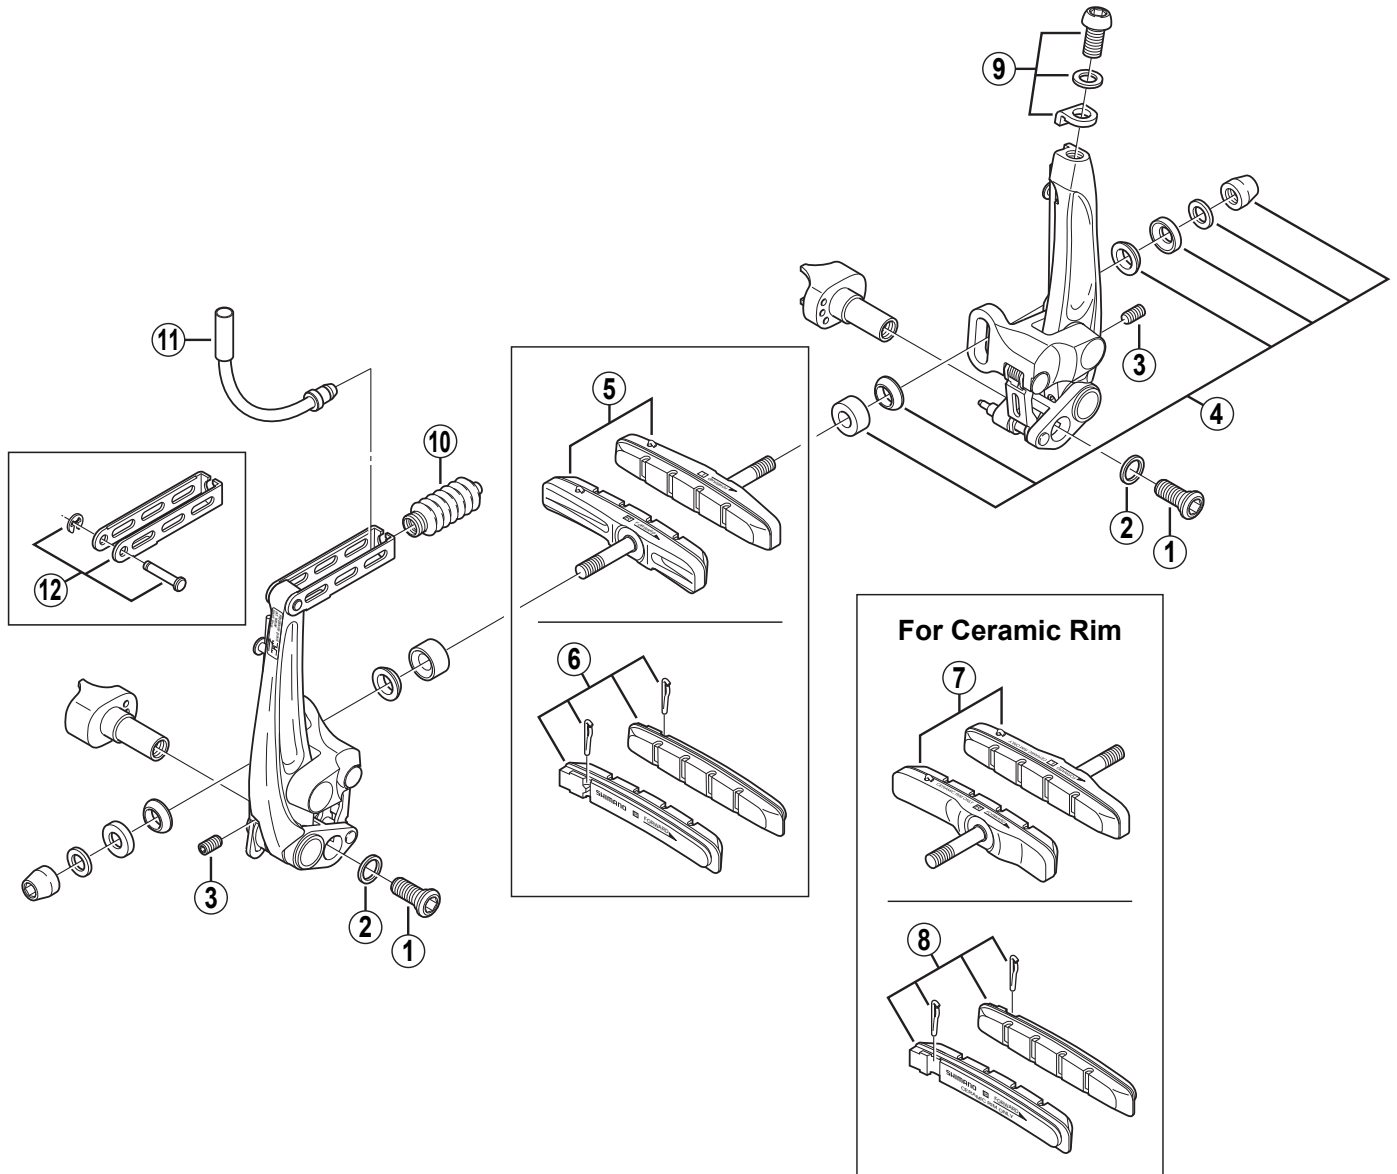

DEORE XT V-Brake BR-M750

	Q'TY	ITEM NO.	SHIMANO CODE NO.	DESCRIPTION
		1	Y-8AA 43000	Link Fixing Bolt (M6 x 15)
		2	Y-8AA 49000	Link Fixing Washer
		3	Y-8BW11000	Spring Tension Adjustment Screw
		4	Y-8AB 98020	Shoe Fixing Nut Unit
		5	Y-8BW98010	Cartridge-Type Brake Shoe Set (Pair)
		6	Y-8AA 98020	Cartridge-Type Brake Shoes & Fixing Pins (Pair)
		7	Y-8AA 98030	Cartridge-Type Brake Shoe Set (Pair) for Ceramic Rim
		8	Y-8AA 98040	Cartridge-Type Brake Shoes & Fixing Pins (Pair) for Ceramic Rim
		9	Y-8AA 98060	Cable Fixing Bolt Unit (M6 x 11.5)
		10	Y-8BP 14100	Boot
		11	Y-8AA 98070	Inner Cable Lead Unit (90°)
			Y-8AA 98080	Inner Cable Lead Unit (135°)
			Y-8AA 98120	Inner Cable Lead Unit (45°)
		12	Y-8BW98020	Inner Cable Lead Hook Unit