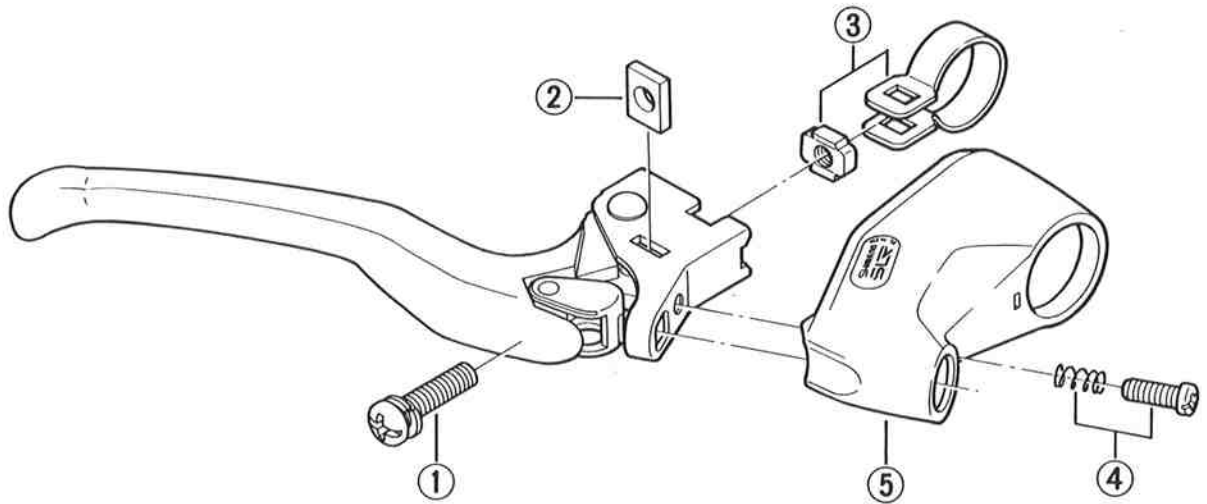

BL-M200 Brake Lever SHIMANO 200GS

Q'TY	ITEM NO.	PART NO.	DESCRIPTION
	1	000 1504	Clamp Screw
	2	85T 0500	Plate
	3	880 9820	Clamp Band & Nut
	4	85J 9806	Grip Adjusting Screw (M4x13) & Spring
	5	86U 9803	Bracket Covers (Black / Pair)
	6	86U 9801	Cable Adjusting Bolt & Nut