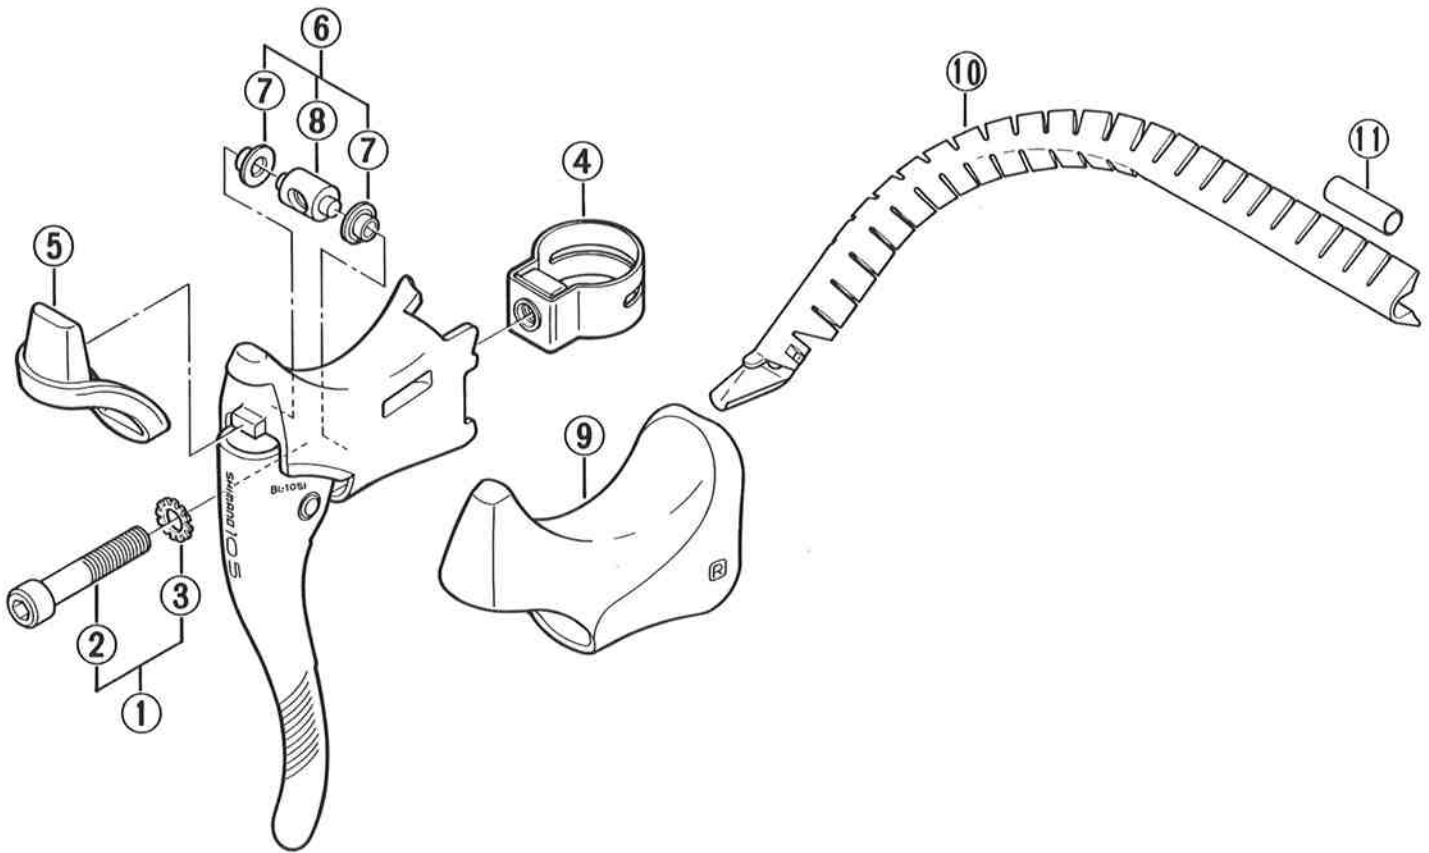

**BL-1051** Brake Lever  
 SHIMANO 105

**BL-1052** Brake Lever  
 SHIMANO 105/Short Reach

ITEM NO.	PART NO.	DESCRIPTION	Q'TY
1	847 9901	Clamp Bolt & Teethed Washer	
2	883 9002	Clamp Band ( $\phi 23.8\text{mm} \sim \phi 24.2\text{mm}$ )	
3	86B 0300	Bracket Cap	
4	86B 9801	Wire Hook & Bushing	
5	86B 9807	Right & Left Bracket Covers (1pair / Black)	
	86B 9803	Right & Left Bracket Covers (1pair / White)	
	86B 9804	Right & Left Bracket Covers (1pair / Brown)	
6	86B 9001	Outer Cable Guide (Option)	
7	877 1100	Outer Cable Joint (Option)	

**BL-1051** Brake Lever SHIMANO 105  
**BL-1052** Brake Lever SHIMANO 105/Short Reach

ITEM NO.	PART NO.	DESCRIPTION	Q'TY
1	3-847 9901	Clamp Bolt & Teethed Washer	
2	883 0100-1	Clamp Bolt	
3	811 6100	Teethed Washer	
4	3-883 9002	Clamp Band ( $\phi 23.8\text{mm} \sim \phi 24.2\text{mm}$ )	
5	86B 0300	Bracket Cap	
6	3-86B 9801	Wire Hook & Bushing	
7	878 1200	Wire Hook Bushing	
8	86B 1000	Wire Hook	
9	3-86B 9802	Right and Left Bracket Covers (1pair / Black)	
	3-86B 9803	Right and Left Bracket Covers (1pair / White)	
10	3-86B 9001	Outer Cable Guide (Option)	
11	877 1100	Outer Cable Joint (Option)	