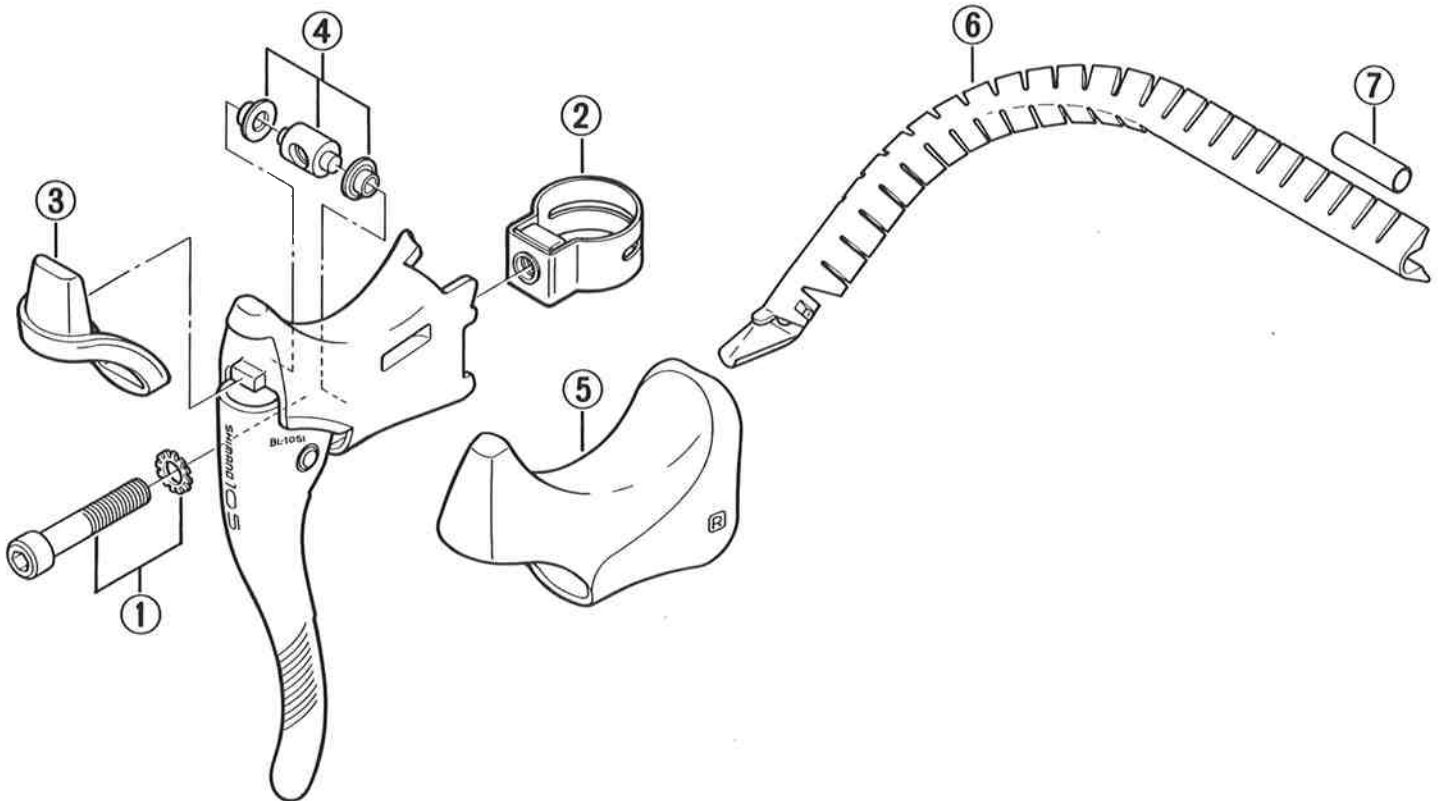

**BL-1051** Brake Lever  
 SHIMANO 105

**BL-1052** Brake Lever  
 SHIMANO 105/Short Reach

ITEM NO.	PART NO.	DESCRIPTION	Q'TY
1	847 9901	Clamp Bolt & Teethed Washer	
2	883 9002	Clamp Band ( $\phi 23.8\text{mm} \sim \phi 24.2\text{mm}$ )	
3	86B 0300	Bracket Cap	
4	86B 9801	Wire Hook & Bushing	
5	86B 9807	Right & Left Bracket Covers (1pair / Black)	
	86B 9803	Right & Left Bracket Covers (1pair / White)	
	86B 9804	Right & Left Bracket Covers (1pair / Brown)	
6	86B 9001	Outer Cable Guide (Option)	
7	877 1100	Outer Cable Joint (Option)	

**BL-1051** Brake Lever SHIMANO 105  
**BL-1052** Brake Lever SHIMANO 105/Short Reach

ITEM NO.	PART NO.	DESCRIPTION	Q'TY
1	3-847 9901	Clamp Bolt & Teethed Washer	
2	883 0100-1	Clamp Bolt	
3	811 6100	Teethed Washer	
4	3-883 9002	Clamp Band ( $\phi 23.8\text{mm} \sim \phi 24.2\text{mm}$ )	
5	86B 0300	Bracket Cap	
6	3-86B 9801	Wire Hook & Bushing	
7	878 1200	Wire Hook Bushing	
8	86B 1000	Wire Hook	
9	3-86B 9802	Right and Left Bracket Covers (1pair / Black)	
	3-86B 9803	Right and Left Bracket Covers (1pair / White)	
10	3-86B 9001	Outer Cable Guide (Option)	
11	877 1100	Outer Cable Joint (Option)	