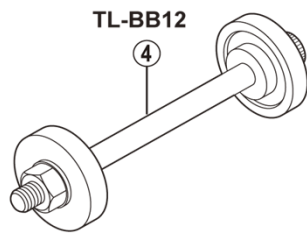

Bottom Bracket for Press-Fit BB-RS500-PB

ITEM NO.	SHIMANO CODE NO.	DESCRIPTION
1	EBBR5500PB	BB-RS500-PB Press-Fit BB
2	Y1RF98050	Inner Cover & O-Ring
3	Y1TF21000	O-Ring
4	Y13098255	TL-BB12 Press-Fit BB Installation Tool
5	Y13098262	TL-BB13 Press-Fit BB Removal Tool