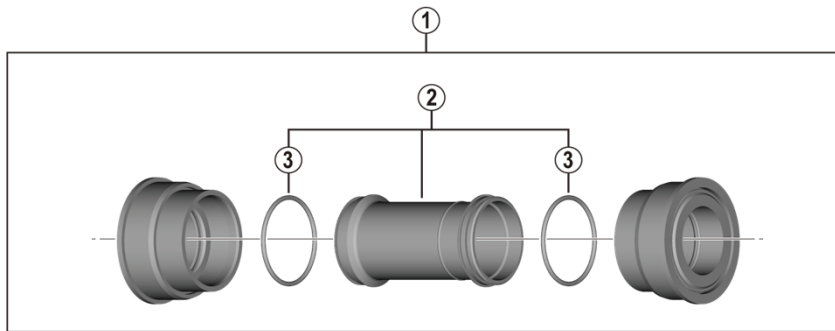

Bottom Bracket for Press-Fit BB-RS500-PB

ITEM NO.	SHIMANO CODE NO.	DESCRIPTION
1	EBBR5500PB	BB-RS500-PB Press-Fit BB
2	Y1RF98050	Inner Cover & O-Ring
3	Y1TF21000	O-Ring
4	Y13098255	TL-BB12 Press-Fit BB Installation Tool
5	Y13098262	TL-BB13 Press-Fit BB Removal Tool