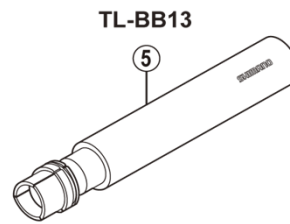

Bottom Bracket for Press-Fit BB-RS500-PB

ITEM NO.	SHIMANO CODE NO.	DESCRIPTION
1	EBBR5500PB	BB-RS500-PB Press-Fit BB
2	Y1RF98050	Inner Cover & O-Ring
3	Y1TF21000	O-Ring
4	Y13098255	TL-BB12 Press-Fit BB Installation Tool
5	Y13098262	TL-BB13 Press-Fit BB Removal Tool