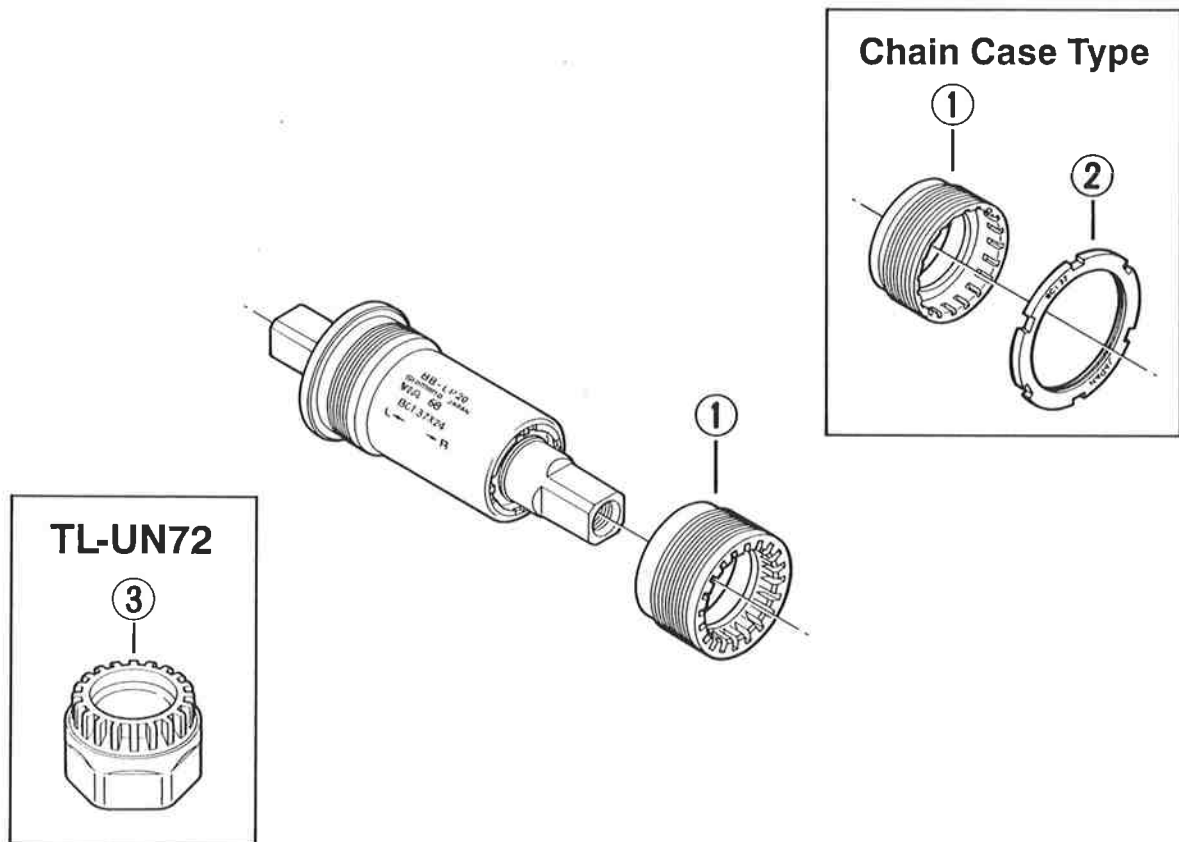

Bottom Bracket Assembly for Low-Profile

BB-LP20 BB-LP30

| | Q'TY | ITEM NO. | PART NO. | DESCRIPTION |
|--|------|----------|------------|---|
| | | 1 | 1TV 0200 | Right Hand Adapter (B.C.1.37" x 24T) English Thread for Shell Width 68mm |
| | | | 1TV 0230 | Right Hand Adapter (B.C.1.37" x 24T) English Thread for Shell Width 73mm |
| | | | 1TV 0220 | Right Hand Adapter (M36 x 24T) Italian Thread |
| | | | 1TV 0300 | Right Hand Adapter (B.C.1.37" x 24T) English Thread for Chain Case / Shell Width 68mm |
| | | | 1TV 0320 | Right Hand Adapter (M36 x 24T) Italian Thread for Chain Case |
| | | 2 | 19P 0800 | Chain Case Lock Ring (B.C.1.37" x 24T) English Thread |
| | | | 19P 0820 | Chain Case Lock Ring (M36 x 24T) Italian Thread |
| | | 3 | 130 0906-5 | Adapter Removal Tool (TL-UN72) |