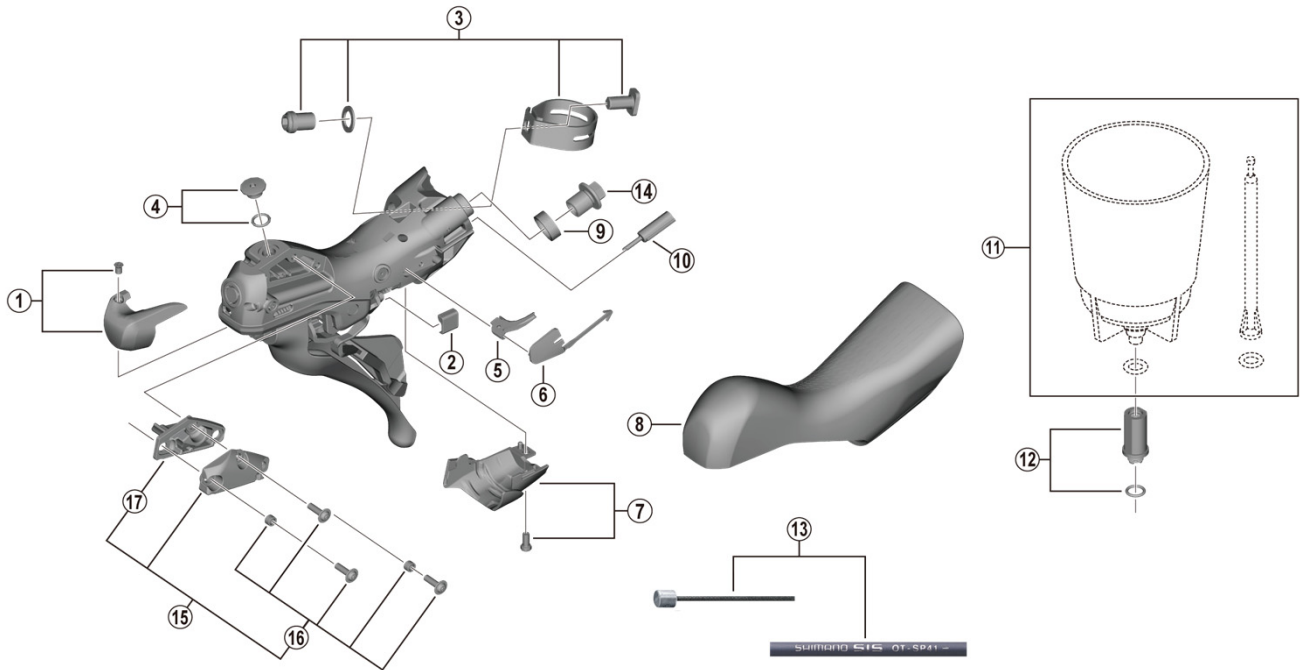

GRX Dual Control Lever (For Disc Brake)

# ST-RX400 (2x10-speed)

ITEM NO.	SHIMANO CODE NO.	DESCRIPTION
1	Y0F398020	Right hand name plate R and fixing screw
	Y0F498010	Left hand name plate L and fixing screw
2	Y63X80000	Main lever support R
	Y63X80010	Main lever support L
3	Y0E098030	Clamp band unit diameter (23.8 - 24.2 mm)
4	Y0F398030	Bleed screw and O-ring
5	Y07X75000	SL cable guide R
	Y07V75000	SL cable guide L
6	Y00E75000	SL cable cover R
	Y0C574000	SL cable cover L
7	Y0F398040	Right hand unit cover R and fixing screw
	Y0F498020	Left hand unit cover L and fixing screw
8	Y0F398010	Bracket covers (pair)
*	Y0C514000	Joint support ring
10	Y63Z27000	Outer cap with short tongue for ST
11	ESMDISCBP	Funnel and oil stopper
12	Y0C698050	Funnel adapter and O-ring
13	Y8ZG98090	OT-SP41 OPTISLICK shift cable sets black (OT-RS900 is included) • Outer cap with short tongue for ST (2 pcs.) • SIS-SP40 outer caps (3 pcs.) • SIS-SP40 sealed outer caps (1 pc.) • Inner end caps (2 pcs.)
	Y8ZG98100	OT-SP41 OPTISLICK shift cable sets white (OT-RS900 is included) • Outer cap with short tongue for ST (2 pcs.) • SIS-SP40 outer caps (3 pcs.) • SIS-SP40 sealed outer caps (1 pc.) • Inner end caps (2 pcs.)
	Y8ZG98110	OT-SP41 OPTISLICK shift cable sets red (OT-RS900 is included) • Outer cap with short tongue for ST (2 pcs.) • SIS-SP40 outer caps (3 pcs.) • SIS-SP40 sealed outer caps (1 pc.) • Inner end caps (2 pcs.)
	Y8ZG98120	OT-SP41 OPTISLICK shift cable sets high-tech gray (OT-RS900 is included) • Outer cap with short tongue for ST (2 pcs.) • SIS-SP40 outer caps (3 pcs.) • SIS-SP40 sealed outer caps (1 pc.) • Inner end caps (2 pcs.)
14	Y8RD02000	Flange flare nut (M9/black)
15	Y0C698060	Right hand lid unit
	Y0C598030	Left hand lid unit
16	Y0C698070	Lid fixing screw (3 pcs.) and lid spacer (2 pcs.)
17	Y0C678000	Diaphragm R
	Y0C578000	Diaphragm L