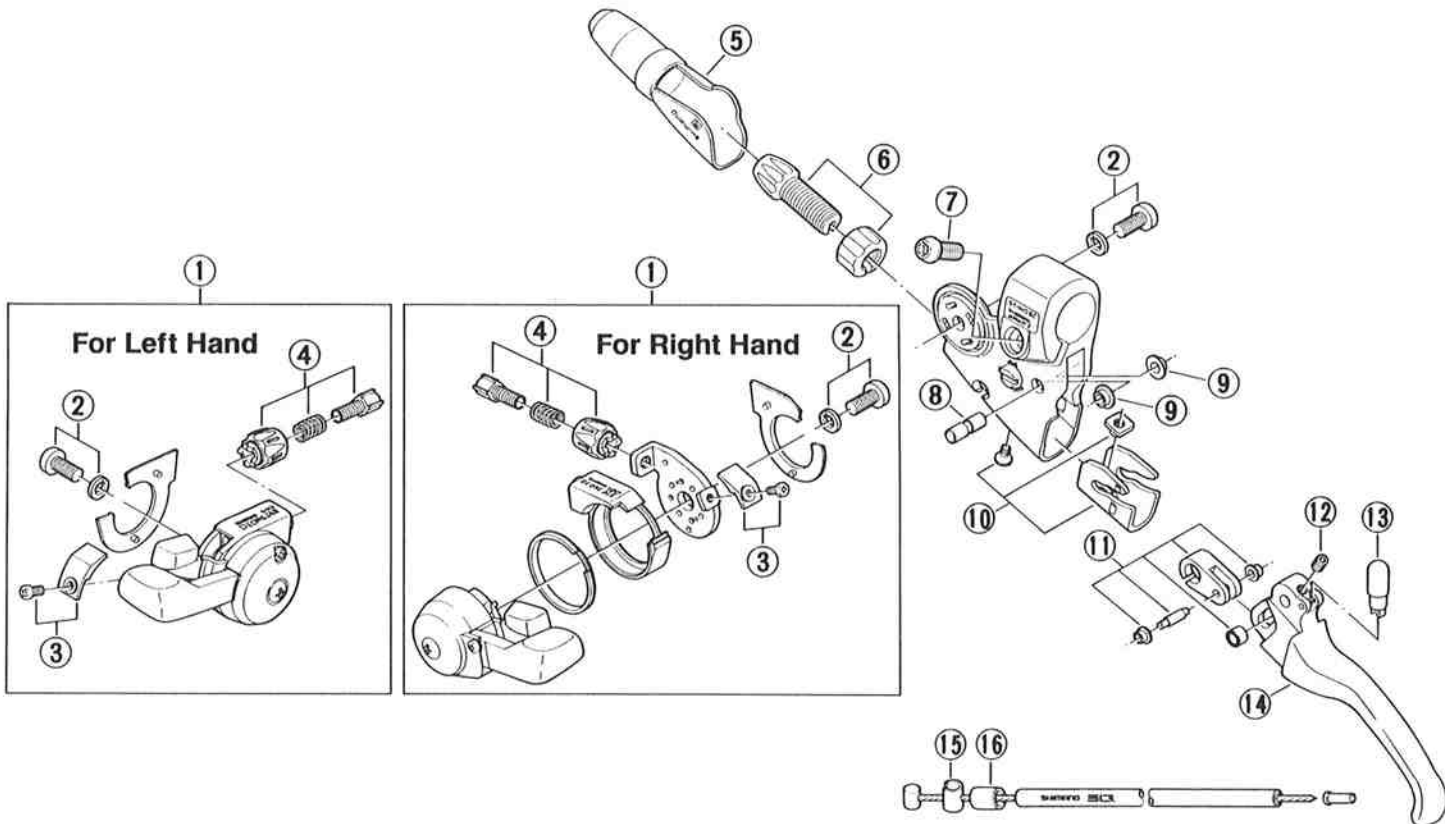

ST-M092-R Rapidfire DEORE XT for Right Hand / 2-Finger Type

ST-M092-L Rapidfire DEORE XT for Left Hand / 2-Finger Type

	Q'TY	ITEM NO.	PART NO.	DESCRIPTION
		* 1	66V 9100	R.H. Shifting Lever Unit
			66V 9201	L.H. Shifting Lever Unit
		2	66A 9803	Shifting Lever Fixing Bolt (M5 x 11.5) & Spring Washer
		* 3	66V 9802	R.H. Wire End Hooking Cover & Screw
			66V 9804	L.H. Wire End Hooking Cover & Screw
		4	66B 9803	Cable Adjusting Barrel Unit
		5	87N 9802	Lever Cover (Pair)
		6	87N 9801	Brake Cable Adjusting Bolt & Nut (M10)
		7	87A 0600	Clamp Bolt (M6x16)
		* 8	87N 1200	Lever Axle
		* 9	87N 1300	Lever Axle Bushing
		* 10	87N 9804	Cam Unit
		* 11	87N 9806	R.H. Wire Hook Unit
			87N 9807	L.H. Wire Hook Unit
		* 12	87N 2600	Lever Axle Fixing Bolt
		* 13	87W 9805	Spring Piston Unit
		* 14	87N 9803	Brake Lever Body
		15	87A 2100	Wire End Adapter
		16	87A 2000	Outer Cap