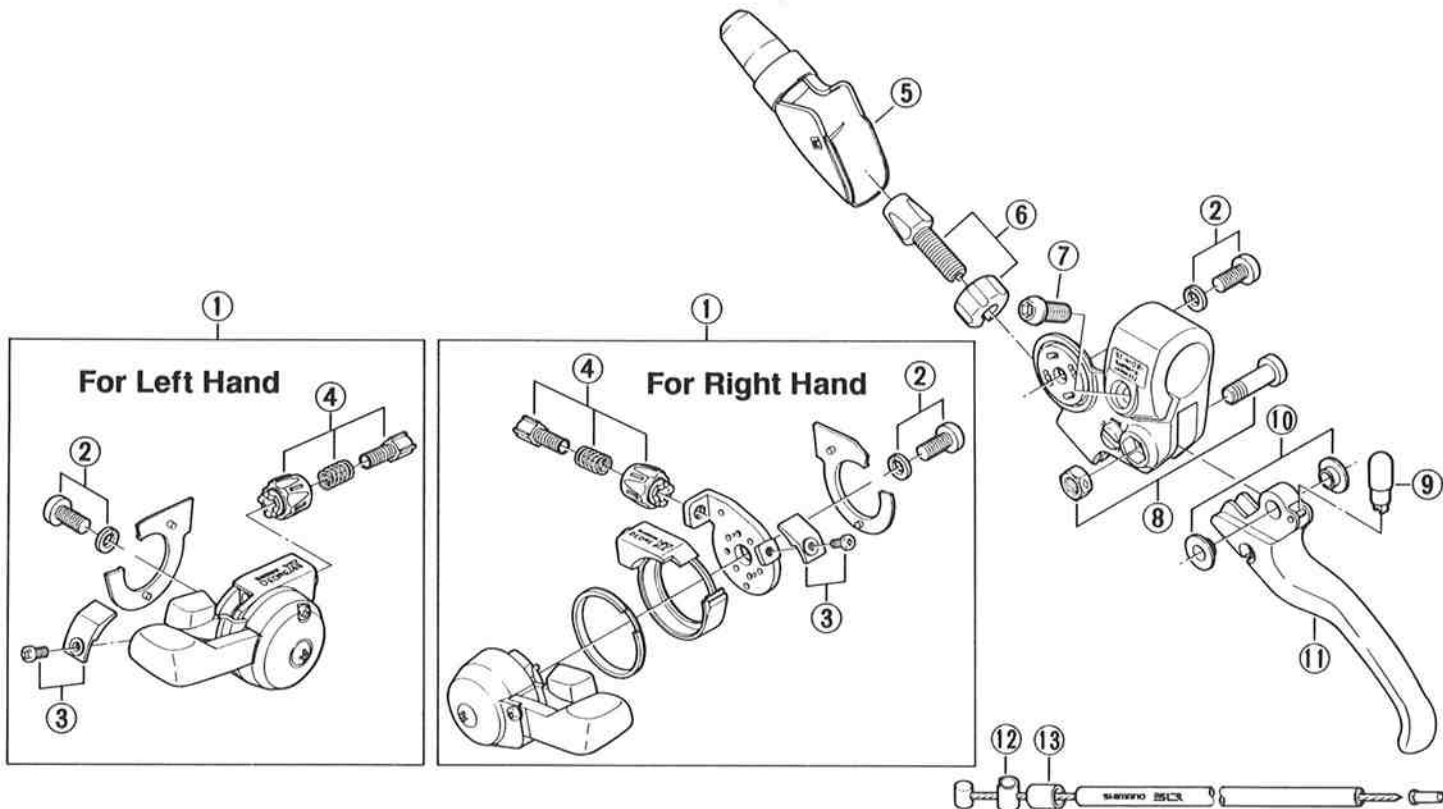

DEORE XT Rapidfire

ST-M090-R 4-Finger Type For Right Hand
ST-M090-L 4-Finger Type For Left Hand

ST-M091-R 2-Finger Type For Right Hand
ST-M091-L 2-Finger Type For Left Hand

	Q'TY	ITEM NO.	PART NO.	DESCRIPTION
		* 1	66V 9100	R.H. Shifting Lever Unit
			66V 9201	L.H. Shifting Lever Unit
		2	66A 9803	Shifting Lever Fixing Bolt (M5 x 11.5) & Spring Washer
		* 3	66V 9802	R.H. Wire End Hooking Cover & Screw
			66V 9804	L.H. Wire End Hooking Cover & Screw
		* 4	66B 9803	Cable Adjusting Barrel Unit
		5	87T 9805	Lever Cover (Pair)
		6	87A 9802	Brake Cable Adjusting Bolt & Nut
		7	87A 0600	Clamp Bolt (M6 x 16)
		8	87T 9804	Lever Axle Bolt & Nut
		9	87W 9805	Spring Piston Unit
		10	87T 9803	Bushing (2pcs.)
			87T 9811	ST-M090 R.H. Brake Lever Body / 4-Finger Type
			87T 9812	ST-M090 L.H. Brake Lever Body / 4-Finger Type
			87T 9801	ST-M091 R.H. Brake Lever Body / 2-Finger Type
			87T 9802	ST-M091 L.H. Brake Lever Body / 2-Finger Type
		* 12	87A 2110	Wire End Adapter
		13	87A 2000	Outer Cap