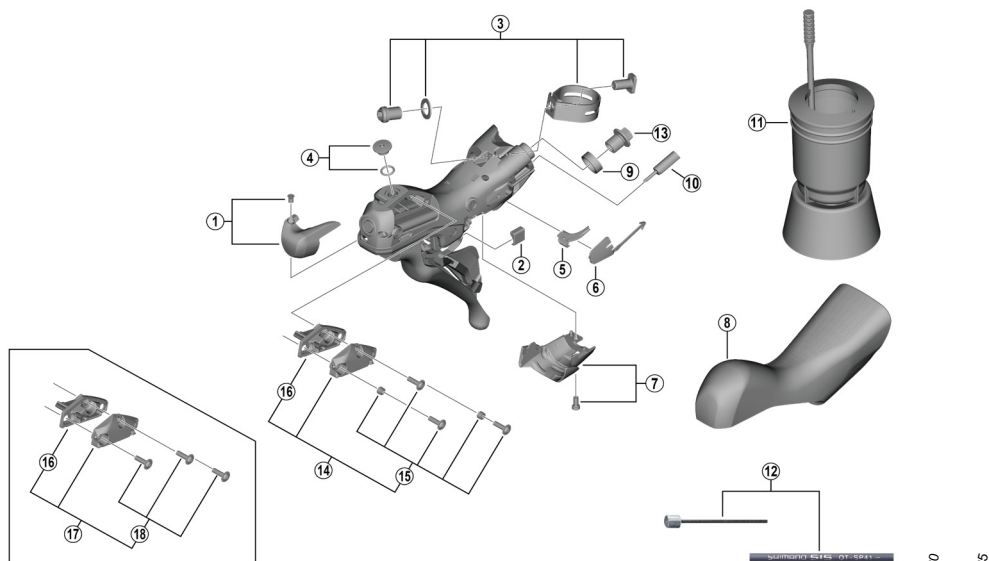

TIAGRA DUAL CONTROL LEVER (For Disc Brake)

ST-4720 (2x10-speed)

ITEM NO.	SHIMANO CODE NO.	DESCRIPTION	INTERCHANGEABILITY	
			ST-R7020	ST-R7025
1	Y0JS98010	Name plate R and fixing screw	B	B
	Y0JT98010	Name plate L and fixing screw	B	B
2	Y63X80000	Main lever support R	A	A
	Y63X80010	Main lever support L	A	A
3	Y0E098030	Clamp band unit diameter (23.8 - 24.2 mm)	A	A
4	Y0F398030	Bleed screw and O-ring	A	A
5	Y07X75000	SL cable guide R	A	A
	Y07V75000	SL cable guide L	A	A
6	Y00E75000	SL cable cover R	A	A
	Y0C574000	SL cable cover L	A	A
7	Y0F398040	Unit cover R and fixing screw	A	A
	Y0F498020	Unit cover L and fixing screw	A	A
8	Y0F398010	Bracket covers (pair)	A	A
9	Y0C514000	Joint support ring	A	A
10	Y63Z27000	Outer cap with short tongue for ST	A	A
* 11	Y13000090	TL-BR002 Funnel unit for M7 screw	A	A
12	Y60198010	OT-SP41 OPTISLICK shift cable sets (black) • Outer cap with short tongue for ST (2 pcs.) • SIS-SP40 outer caps (3 pcs.) • SIS-SP40 sealed outer caps (1 pc.) • Inner end caps (2 pcs.)		
	Y60198030	OT-SP41 OPTISLICK shift cable sets (white) • Outer cap with short tongue for ST (2 pcs.) • SIS-SP40 outer caps (3 pcs.) • SIS-SP40 sealed outer caps (1 pc.) • Inner end caps (2 pcs.)		
	Y60198080	OT-SP41 OPTISLICK shift cable sets (yellow) • Outer cap with short tongue for ST (2 pcs.) • SIS-SP40 outer caps (3 pcs.) • SIS-SP40 sealed outer caps (1 pc.) • Inner end caps (2 pcs.)		
	Y60198040	OT-SP41 OPTISLICK shift cable sets (red) • Outer cap with short tongue for ST (2 pcs.) • SIS-SP40 outer caps (3 pcs.) • SIS-SP40 sealed outer caps (1 pc.) • Inner end caps (2 pcs.)		
	Y60198070	OT-SP41 OPTISLICK shift cable sets (blue) • Outer cap with short tongue for ST (2 pcs.) • SIS-SP40 outer caps (3 pcs.) • SIS-SP40 sealed outer caps (1 pc.) • Inner end caps (2 pcs.)		
	Y60198060	OT-SP41 OPTISLICK shift cable sets (green) • Outer cap with short tongue for ST (2 pcs.) • SIS-SP40 outer caps (3 pcs.) • SIS-SP40 sealed outer caps (1 pc.) • Inner end caps (2 pcs.)		
	Y60198050	OT-SP41 OPTISLICK shift cable sets (orange) • Outer cap with short tongue for ST (2 pcs.) • SIS-SP40 outer caps (3 pcs.) • SIS-SP40 sealed outer caps (1 pc.) • Inner end caps (2 pcs.)		
	Y60198020	OT-SP41 OPTISLICK shift cable sets (high-tech gray) • Outer cap with short tongue for ST (2 pcs.) • SIS-SP40 outer caps (3 pcs.) • SIS-SP40 sealed outer caps (1 pc.) • Inner end caps (2 pcs.)		
13	Y8RD02000	Flange flare nut (M9/black)		
14	Y0C698060	Right-hand lid unit for bracket without bosses		
	Y0C598030	Left-hand lid unit for bracket without bosses		
15	Y0C698070	Lid fixing screw (3 pcs.) and lid spacer (2 pcs.) for bracket without bosses		
16	Y0C678000	Diaphragm R		
	Y0C578000	Diaphragm L		
* 17	Y0SD98010	Right-hand lid unit for bracket with bosses		
	Y0SE98010	Left-hand lid unit for bracket with bosses		
* 18	Y0SD98020	Lid fixing screw (3 pcs.) for bracket with bosses		

A: Same parts.

B: Parts are usable, but differ in materials, appearance, finish, size, etc.

Absence of mark indicates non-interchangeability.

Jun.-2023-4612D

© Shimano Inc. 1

SHIMANO

quefairedemesdechets.fr