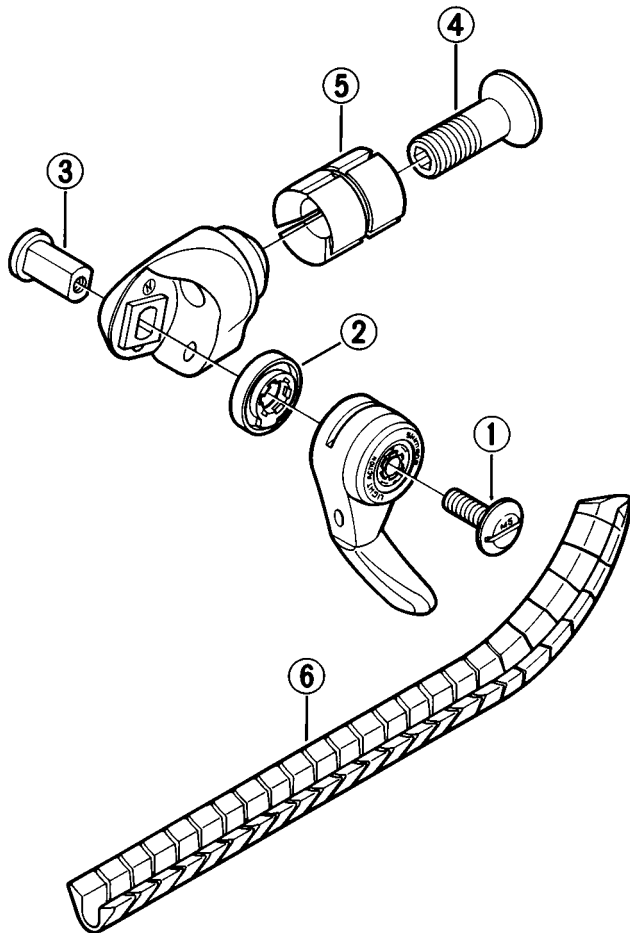

DURA-ACE Bar End Shifting Lever SL-BS77 9-Speed or 8-Speed

For Front Lever

For Rear Lever

Q'TY	ITEM NO.	SHIMANO CODE NO.	DESCRIPTION
	1	66C 1000	Lever Fixing Screw (M5 × 18) for Rear
		65A 2400	Lever Fixing Screw (M5 × 16) for Front
	2	643 4300	Lever Boss Cover
	3	67B 0300	Lever Axle
	4	628 0600	Body Fixing Bolt
	5	628 9001	Segment Unit
	6	86B 2200	Outer Cable Guide