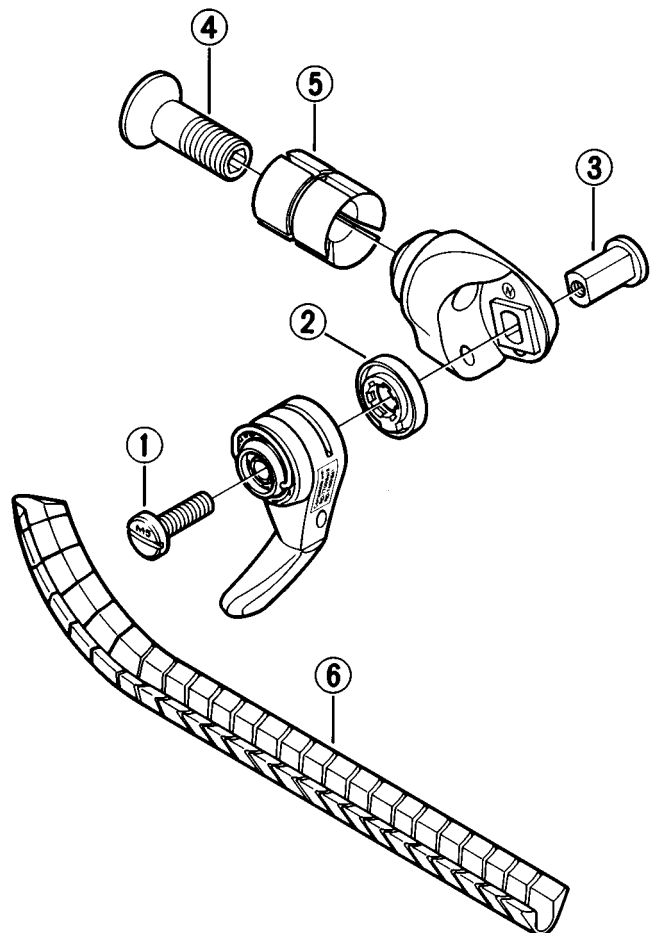

DURA-ACE Bar End Shifting Lever SL-BS77 9-Speed or 8-Speed

For Front Lever

For Rear Lever

Q'TY	ITEM NO.	SHIMANO CODE NO.	DESCRIPTION
	1	66C 1000	Lever Fixing Screw (M5 × 18) for Rear
		65A 2400	Lever Fixing Screw (M5 × 16) for Front
	2	643 4300	Lever Boss Cover
	3	67B 0300	Lever Axle
	4	628 0600	Body Fixing Bolt
	5	628 9001	Segment Unit
	6	86B 2200	Outer Cable Guide