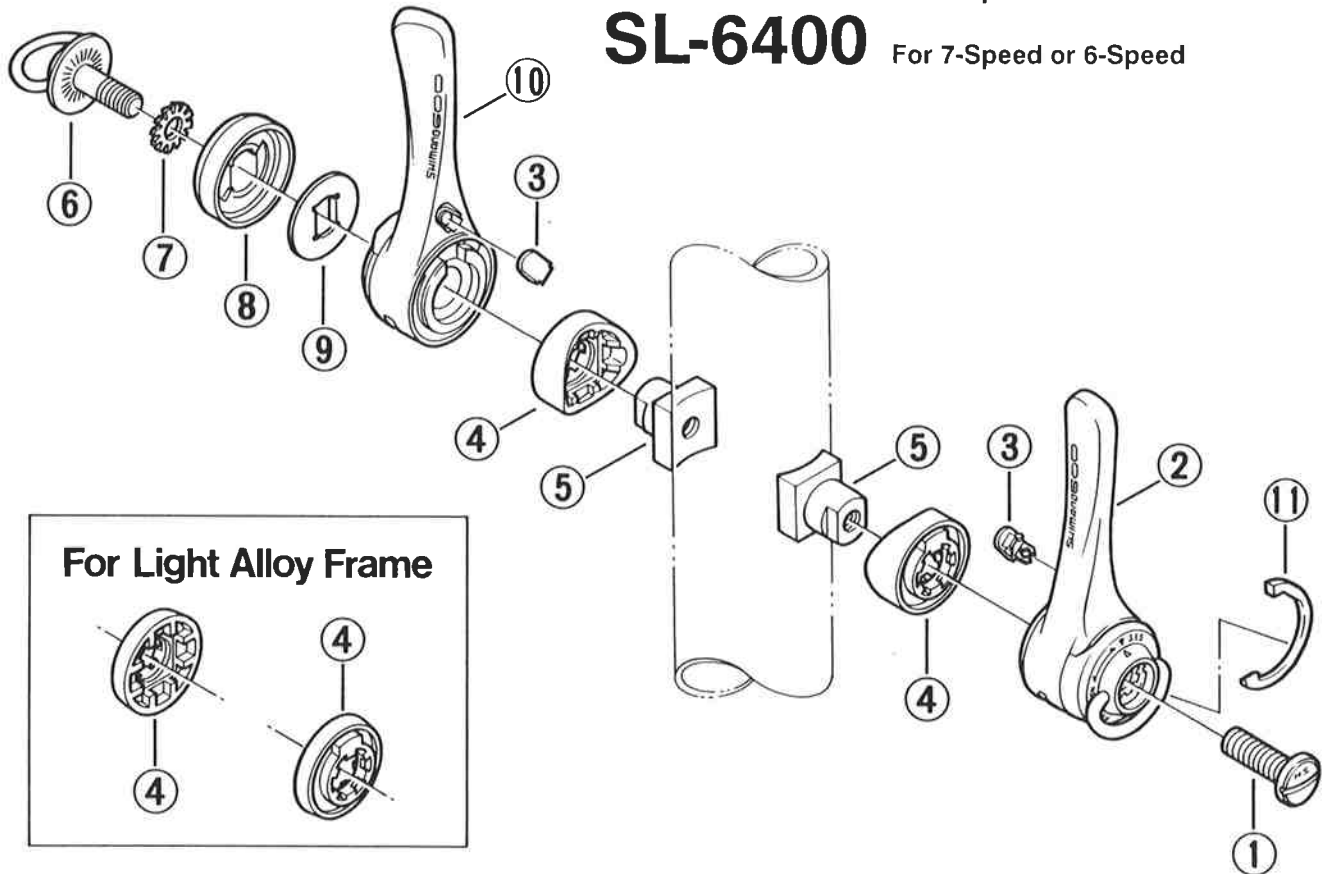

SHIMANO 600 Ultegra Shifting Lever

SL-6401

For 8-Speed

SL-6400

For 7-Speed or 6-Speed

	Q'TY	ITEM NO.	PART NO.	DESCRIPTION
		1	66C 1000	Lever Fixing Screw (M5 x 18) for Rear
	*	2	66D 9801	SIS Rear Lever Unit for SL-6401
			66C 9801	SIS Rear Lever Unit for SL-6400
	*	3	66C 1710	Inner Cover for SL-6401
			66C 1700	Inner Cover for SL-6400
		4	643 3810-1	Lever Boss Cover
			643 4300	Lever Boss Cover for Light Alloy Frame
		5	680 0900	Brazed-on Boss
	*	6	66C 9802	Lever Fixing Bolt for Front
		7	623 7400	Teethed Washer for Front
	*	8	66C 1610	Friction Cap for SL-6401
			66C 1600	Friction Cap for SL-6400
		9	640 1300	Washer C
	*	10	66D 9802	Front Lever Unit for SL-6401
			66C 9804	Front Lever Unit for SL-6400
		11	66C 1500	Adapter for 6-Speed