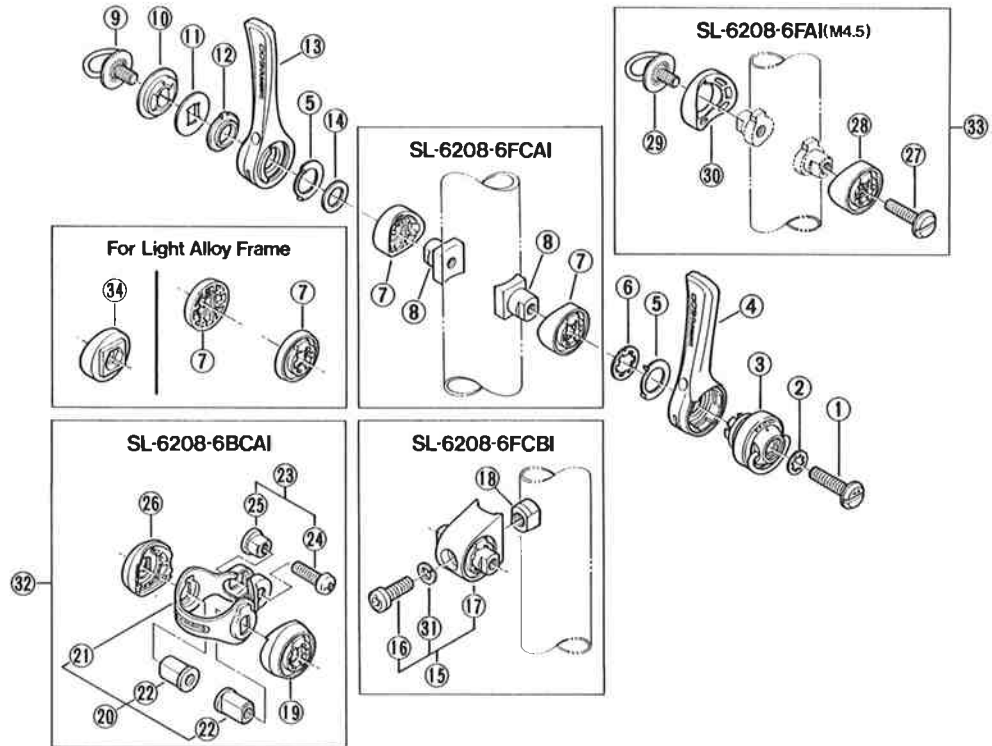

- You may photocopy this sheet and use it as an order form.
- Sie können dieses Blatt kopieren und als Bestellformular verwenden.
- Vous pouvez photocopier cette feuille et l'utiliser comme bon de commande.
- Dit blad kan gecopieerd en als bestelformulier gebruikt worden.
- Potete fotocopiare questo foglio e usarlo come modulo di commissione.

SHIMANO 600EX Shifting Lever (For 6-Speed/SIS)

SL-6208-6FCAI Brazed-on A-Type/M5

SL-6208-6FCBI Brazed-on B-Type/M5

SL-6208-6BCAI Band A-Type/M5

SL-6208-6FAI Brazed-on A-Type/M4.5

ITEM NO.	PART NO.	DESCRIPTION	Q'TY
1	643 3310	Lever Fixing Bolt for Rear (M5)	
2	643 4400	Teethed Washer for Rear	
3	3-643 9801	SIS Unit	
4	643 2500	Rear Lever	
5	680 3110	Stopper Washer	
6	643 3400	Spacer for Rear	
* 7	643 3810-1	Lever Boss Cover for Brazed-on A-Type (M5)	
	643 4300	Lever Boss Cover for Light Alloy Frame	
8	680 0900	Brazed-on Boss for A-Type (M5)	
9	3-643 9804	Lever Fixing Bolt for Front (M5)	
10	680 0510	Friction Cap	
11	640 1300	Washer C	
12	680 0600	Friction Bushing	
13	643 3600	Front Lever	
14	680 0700	Spacer for Front	
15	3-643 9807	Housing Unit for Brazed-on B-Type (M5)	
16	681 6400	Housing Fixing Bolt (M5x17mm)	
17	643 4200	Housing	
18	681 6200	Brazed-on Boss for B-Type	
19	643 3850	Lever Boss Cover for Rear / Band Type (M5)	
20	3-643 9805	Clamp Band & Lever Boss	
21	681 3102	Clamp Band	
22	643 4000	Lever Boss	
23	3-681 9811	Clamp Screw & Nut	
24	681 1500	Clamp Screw	
25	681 3800	Clamp Nut	
26	643 3860	Lever Boss Cover for Front / Band Type (M5)	
27	643 3300	Lever Fixing Bolt for Rear (M4.5)	
28	643 3800	Lever Boss Cover for Rear / Brazed-on A-Type (M4.5)	
29	3-643 9806	Lever Fixing Bolt for Front (M4.5)	
30	643 3900	Lever Boss Cover for Front / Brazed-on A-Type (M4.5)	
31	231 0700	Spring Washer	
32	3-643 9809	Clamp Band Unit	
33	3-643 9808	Conversion Kit for M4.5 Lever Boss	
*34	643 4310	Lever Boss Cover for Rear / Cannondale Frame