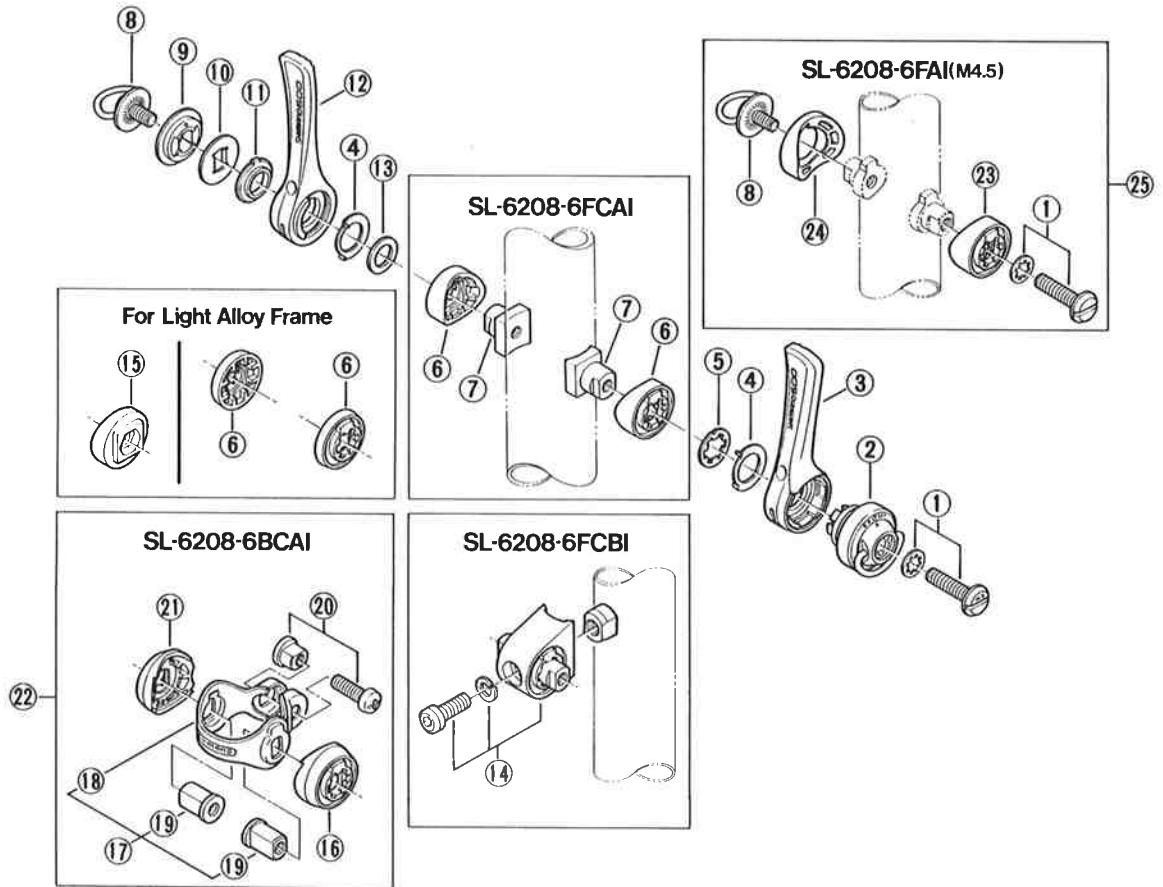

**SL-6208-6FCBI**

SHIMANO 600EX Shifting Lever  
Brazed-on B-Type/SIS/M5

**SL-6208-6BCAI**

SHIMANO 600EX Shifting Lever  
Band A-Type/SIS/M5

**SL-6208-6FAI**

SHIMANO 600EX Shifting Lever  
Brazed-on A-Type/SIS/M4.5

ITEM NO.	PART NO.	DESCRIPTION	Q'TY
1	643 9803	Lever Fixing Bolt (M5) & Teethed Washer for Rear	
	643 9810	Lever Fixing Bolt (M4.5) & Teethed Washer for Rear	
2	643 9801	SIS Unit	
3	643 2500	Rear Lever	
4	680 3110	Stopper Washer	
5	643 3400	Spacer for Rear	
* 6	643 3810-1	Lever Boss Cover for Brazed-on A-Type (M5)	
	643 4300	Lever Boss Cover for Light Alloy Frame	
7	680 0900	Brazed-on Boss for A-Type (M5)	
8	643 9804	Lever Fixing Bolt (M5) for Front	
	643 9806	Lever Fixing Bolt (M4.5) for Front	
9	680 0510	Friction Cap	
10	640 1300	Washer C	
11	680 0600	Friction Bushing	
12	643 3600	Front Lever	
13	680 0700	Spacer for Front	
14	643 9807	Housing Unit for Brazed-on B-Type (M5)	
*15	643 4310	Lever Boss Cover for Rear / Cannondale Frame	
16	643 3850	Lever Boss Cover for Rear / Band Type (M5)	
17	643 9805	Clamp Band & Lever Boss	
18	681 3102	Clamp Band	
19	643 4000	Lever Boss	
20	681 9811	Clamp Screw & Nut	
21	643 3860	Lever Boss Cover for Front / Band Type (M5)	
22	643 9809	Clamp Band Unit	
23	643 3800	Lever Boss Cover for Rear / Brazed-on A-Type (M4.5)	
24	643 3900	Lever Boss Cover for Front / Brazed-on A-Type (M4.5)	
25	643 9808	Conversion Kit for M4.5 Lever Boss	