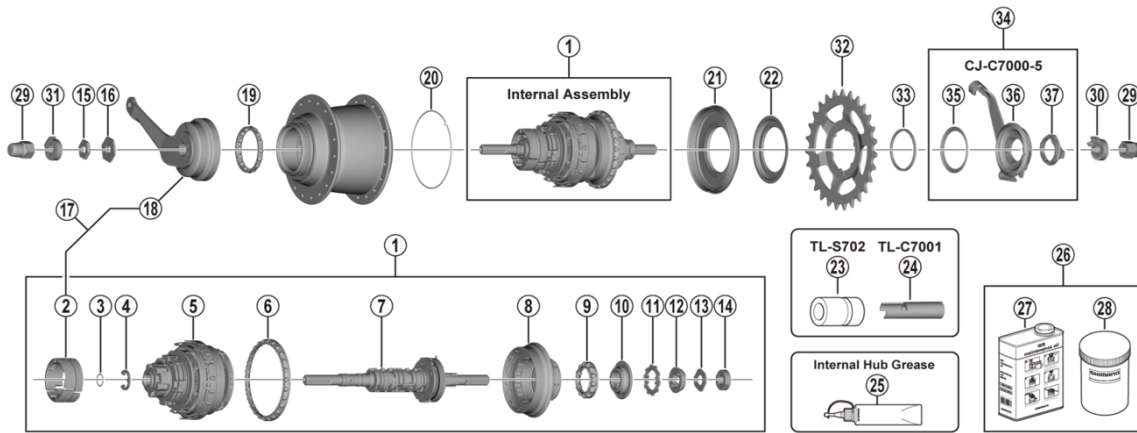

NEXUS 5-speed E-Bike Dedicated Mechanical Internal Hub w/Coaster Brake
SG-C7000-5C
CJ-C7000-5 SM-C7000-5 CS-C7000

ITEM NO.	SHIMANO CODE NO.	DESCRIPTION	INTERCHANGEABILITY	
1	Y3FH98010	Internal assembly (axle length 187 mm)		
2	Y37G98020	Brake shoe unit (3 pcs.)		A
3	Y37E08000	O-ring		A
4	Y3FE10000	E-ring (diameter 9.6 mm)		
5	Y3FE98020	Carrier unit		
6	Y38X98050	Ball retainer O (3/16" x 26)	A	A
7	Y3FH98020	Hub axle unit (axle length 187 mm)		
8	Y3FF98040	Driver unit	A	
9	Y3FF98050	Ball retainer A (7/32" x 13)	A	
10	Y3FJ98030	Right hand cone with seal	A	
11	Y31L04000	Drive plate	A	
12	Y31L98030	Lock washer	A	
13	Y34R09000	Joint nut stop washer	A	A
14	Y35Z11000	Right hand serated lock nut (5.4 mm)	A	
15	Y35P28000	Left hand lock nut (3 mm)		A
16	Y35P22000	Stop nut		A
17	Y31N98060	Brake shoe unit and brake arm unit		A
18	Y31N98050	Brake arm unit (3 serration)		A
19	Y38R98190	Ball retainer B (3/16" x 16)		A
20	Y3FE17000	Hub shell slide spring		B
21	Y37G98080	Right hand dust cap A with seal	A	A
22	Y3FF47000	Right hand dust cap C	A	
23	Y13098022	TL-S702 Right hand cone installation tool	A	
24	Y70821000	TL-C7001 Right hand cone removal tool	A	
* 25	Y04130100	Internal hub grease (100 g)		
* 25	Y04130200	Internal hub grease (2.5 kg)		
26	Y00298010	Internal hub maintenance oil set	A	A
27	Y00201000	Internal hub maintenance oil (1 L)	A	A
28	Y00201100	Bottle	A	A
29	Y31414010	Cap nut (3/8")	A	A
30	Y33Z20500	Non-turn washer 5R (yellow)	A	A
	Y33M39600	Non-turn washer 6R (silver)	A	A
	Y33M39700	Non-turn washer 7R (black)	A	A
	Y34R85010	Non-turn washer 8R (dark blue)	A	A
31	Y33M39510	Non-turn washer 5L (brown)	A	A
	Y33M39610	Non-turn washer 6L (white)	A	A
	Y33M39710	Non-turn washer 7L (gray)	A	A
32	Y34R85000	Non-turn washer 8L (dark green)	A	A
32	Y0FM24000	Sprocket wheel 24T (CS-C7000)	A	
	Y0FM01000	Sprocket wheel 27T (CS-C7000)	A	
	Y0FM30000	Sprocket wheel 30T (CS-C7000)	A	
33	Y7ZP04000	Snap ring	A	
34	Y7ZP98010	CJ-C7000-5 Cassette joint unit	A	
	Y7ZP98030	CJ-C7000-5 Cassette joint unit for belt drive system	A	
35	Y7ZP05000	Driver cap	A	
36	Y7ZP98020	CJ-C7000-5 Cassette joint	A	
	Y7ZP98040	CJ-C7000-5 Cassette joint for belt drive system	A	
37	Y33Z98020	Cassette joint fixing ring	A	