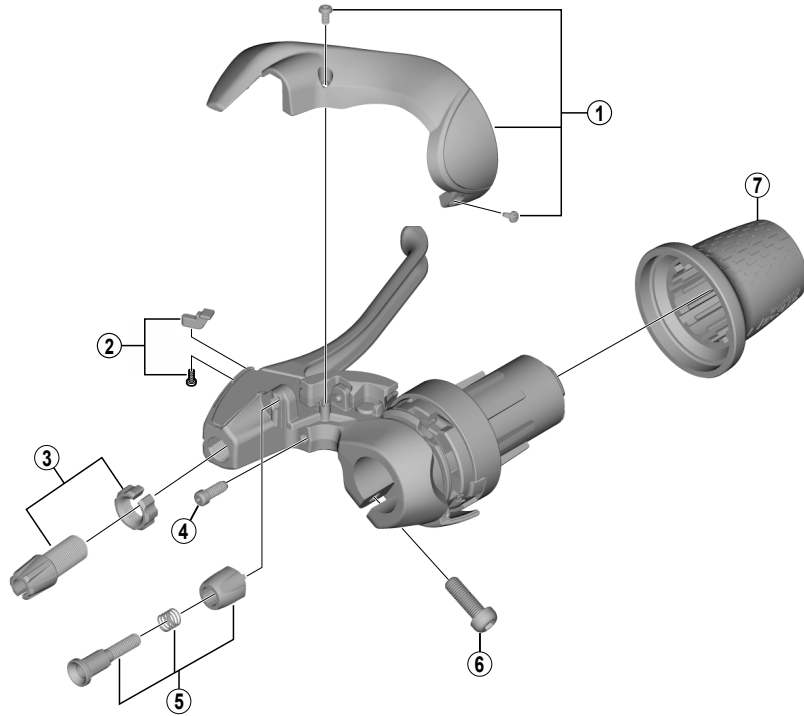

NEXUS REVOSHIFT Shifter w/Brake Lever

SB-C3000-7 7-speed

SB-C6000

ITEM NO.	SHIMANO CODE NO.	DESCRIPTION	INTERCHANGEABILITY
1	Y0BN98010	Indicator Cover & Fixing Screws (Silver)	B
	Y0BN98020	Indicator Cover & Fixing Screws (Black)	A
2	Y8NL98010	Adjustment Block & Screw	A
3	Y8AN98010	Brake Cable Adjusting Bolt & Nut	A
4	Y6BX87000	Reach Adjusting Screw (M4 x 10.3)	A
5	Y01A98010	Cable Adjusting Bolt Unit	A
6	Y8AC04000	Clamp Bolt (M6 x 16)	A
7	Y6FD14000	Grip	A
8	Y74Y98030	Inner Cable Fixing Bolt Unit	A
9	Y74Y98050	CJ-NX10 Cassette Joint Unit	
10	Y33Z98020	Cassette Joint Fixing Ring	
11	Y74Y93100	CJ-NX10 Cassette Joint	
12	Y74Y18000	Driver Cap	
13	Y74Y98100	CJ-NX40 Cassette Joint Unit	
14	Y74Y98090	CJ-NX40 Cassette Joint	
15	Y74Y98160	Outer Casing Holder Unit	

A: Same parts.

B: Parts are usable, but differ in materials, appearance, finish, size, etc.

Absence of mark indicates non-interchangeability.

Specifications are subject to change without notice.

Aug.-2016-4139