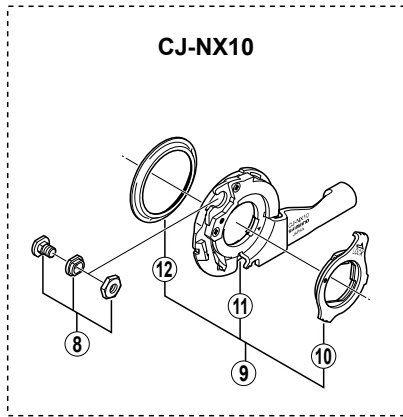

NEXUS REVOSHIFT Shifter w/Brake Lever

SB-C3000-7 7-speed

SB-C6000

ITEM NO.	SHIMANO CODE NO.	DESCRIPTION	INTERCHANGEABILITY
1	Y0BN98010	Indicator Cover & Fixing Screws (Silver)	B
	Y0BN98020	Indicator Cover & Fixing Screws (Black)	A
2	Y8NL98010	Adjustment Block & Screw	A
3	Y8AN98010	Brake Cable Adjusting Bolt & Nut	A
4	Y6BX87000	Reach Adjusting Screw (M4 x 10.3)	A
5	Y01A98010	Cable Adjusting Bolt Unit	A
6	Y8AC04000	Clamp Bolt (M6 x 16)	A
7	Y6FD14000	Grip	A
8	Y74Y98030	Inner Cable Fixing Bolt Unit	A
9	Y74Y98050	CJ-NX10 Cassette Joint Unit	
10	Y33Z98020	Cassette Joint Fixing Ring	
11	Y74Y93100	CJ-NX10 Cassette Joint	
12	Y74Y18000	Driver Cap	
13	Y74Y98100	CJ-NX40 Cassette Joint Unit	
14	Y74Y98090	CJ-NX40 Cassette Joint	
15	Y74Y98160	Outer Casing Holder Unit	