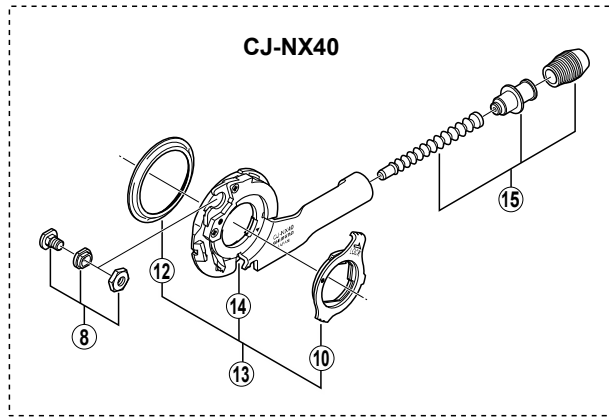

NEXUS REVOSHIFT Shifter w/Brake Lever

SB-C3000-7 7-speed

SB-C6000

ITEM NO.	SHIMANO CODE NO.	DESCRIPTION	INTERCHANGEABILITY
1	Y0BN98010	Indicator Cover & Fixing Screws (Silver)	B
	Y0BN98020	Indicator Cover & Fixing Screws (Black)	A
2	Y8NL98010	Adjustment Block & Screw	A
3	Y8AN98010	Brake Cable Adjusting Bolt & Nut	A
4	Y6BX87000	Reach Adjusting Screw (M4 x 10.3)	A
5	Y01A98010	Cable Adjusting Bolt Unit	A
6	Y8AC04000	Clamp Bolt (M6 x 16)	A
7	Y6FD14000	Grip	A
8	Y74Y98030	Inner Cable Fixing Bolt Unit	A
9	Y74Y98050	CJ-NX10 Cassette Joint Unit	
10	Y33Z98020	Cassette Joint Fixing Ring	
11	Y74Y93100	CJ-NX10 Cassette Joint	
12	Y74Y18000	Driver Cap	
13	Y74Y98100	CJ-NX40 Cassette Joint Unit	
14	Y74Y98090	CJ-NX40 Cassette Joint	
15	Y74Y98160	Outer Casing Holder Unit	

A: Same parts.

B: Parts are usable, but differ in materials, appearance, finish, size, etc.

Absence of mark indicates non-interchangeability.

Specifications are subject to change without notice.

Aug.-2016-4139