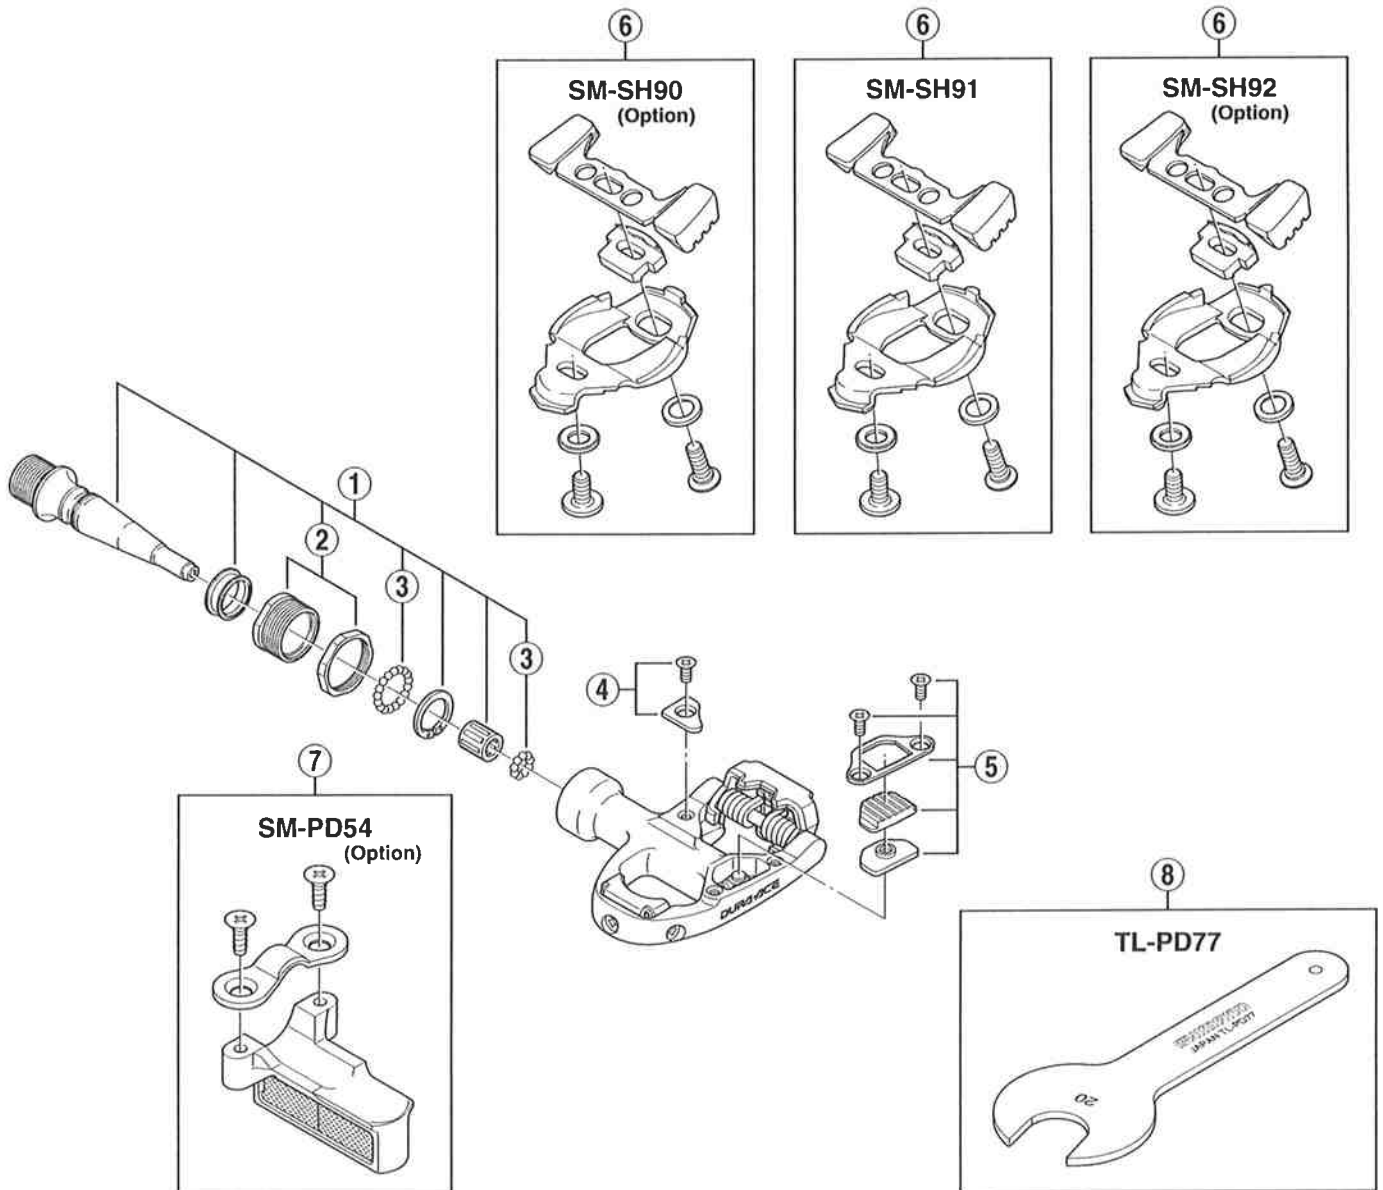

DURA-ACE Pedal PD-7700 SPD-R Type

Q'TY	ITEM NO.	SHIMANO CODE NO.	DESCRIPTION
	1	Y-42X 98040	Pedal Axle Assembly (Right / B.C.9/16" x 20T.P.I.)
		Y-42X 98050	Pedal Axle Assembly (Left / B.C.9/16" x 20T.P.I.)
	2	Y-42X 98060	Bolt & Lock Nut (Right)
		Y-42X 98070	Bolt & Lock Nut (Left)
	3	Y-000 91610	Steel Ball (3/32") 60 pcs.
	4	Y-42X 98080	Body Cover (Right) & Fixing Screw
		Y-42X 98090	Body Cover (Left) & Fixing Screw
	5	Y-42X 98130	Friction Rubber Unit
	6	Y-43Y 98010	SM-SH90 Cleat Set (Fixed mode / Pair / Option)
		Y-43Y 98020	SM-SH91 Cleat Set (Self-aligning mode / 3° / Pair)
		Y-43Y 98030	SM-SH92 Cleat Set (Self-aligning mode / 5° / Pair / Option)
	* 7	Y-40R 98030	SM-PD54 Reflector Unit (Pair / Option)
	8	Y-400 01100	TL-PD77 Spanner for Lock Nut