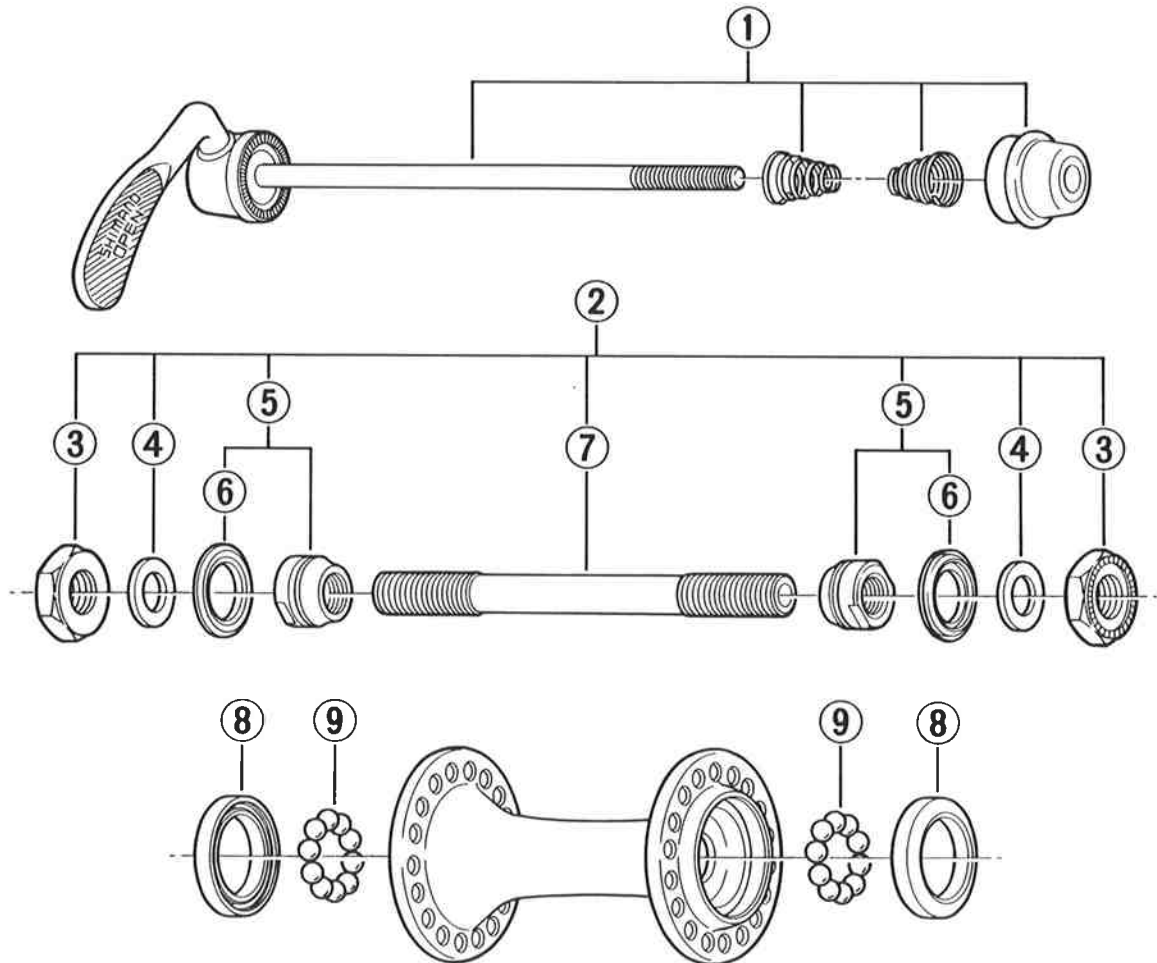

HB-M650-F Front Hub DEORE DX

Over Lock Nut Dimension: 100mm(3-15/16")

Q'TY	ITEM NO.	PART NO.	DESCRIPTION
	1	205 9040	Complete Quick Release 129mm(5-3/32")
	2	216 9804	Complete Hub Axle 108mm(4-1/4")
	3	210 0821-1	Lock Nut 3.5mm
	4	301 0700	Washer 1.5mm
	5	214 9802	Cone (M9x10.5mm) & Seal Ring
	6	214 0600	Seal Ring
	7	216 0700-9	Hub Axle 108mm(4-1/4")
	8	22Y 9802	Dust Cap
	9	—	Steel Ball (3/16") 10pcs.

HB-M650-F Front Hub DEORE DX

Over Lock Nut Dimension: 100mm

Q'TY	ITEM NO.	PART NO.	DESCRIPTION
	1	205 9040	Complete Quick Release 129mm
	2	216 9804	Complete Hub Axle 108mm
	3	210 0821-1	Lock Nut 3.5mm
	4	301 0700	Washer 1.5mm
	5	214 9802	Cone (M9x10.5mm) & Seal Ring
	6	214 0600	Seal Ring
	7	216 0700-9	Hub Axle 108mm
	8	22Y 9802	Dust Cap
	9	000 0121	Steel Ball (3/16") 20pcs.