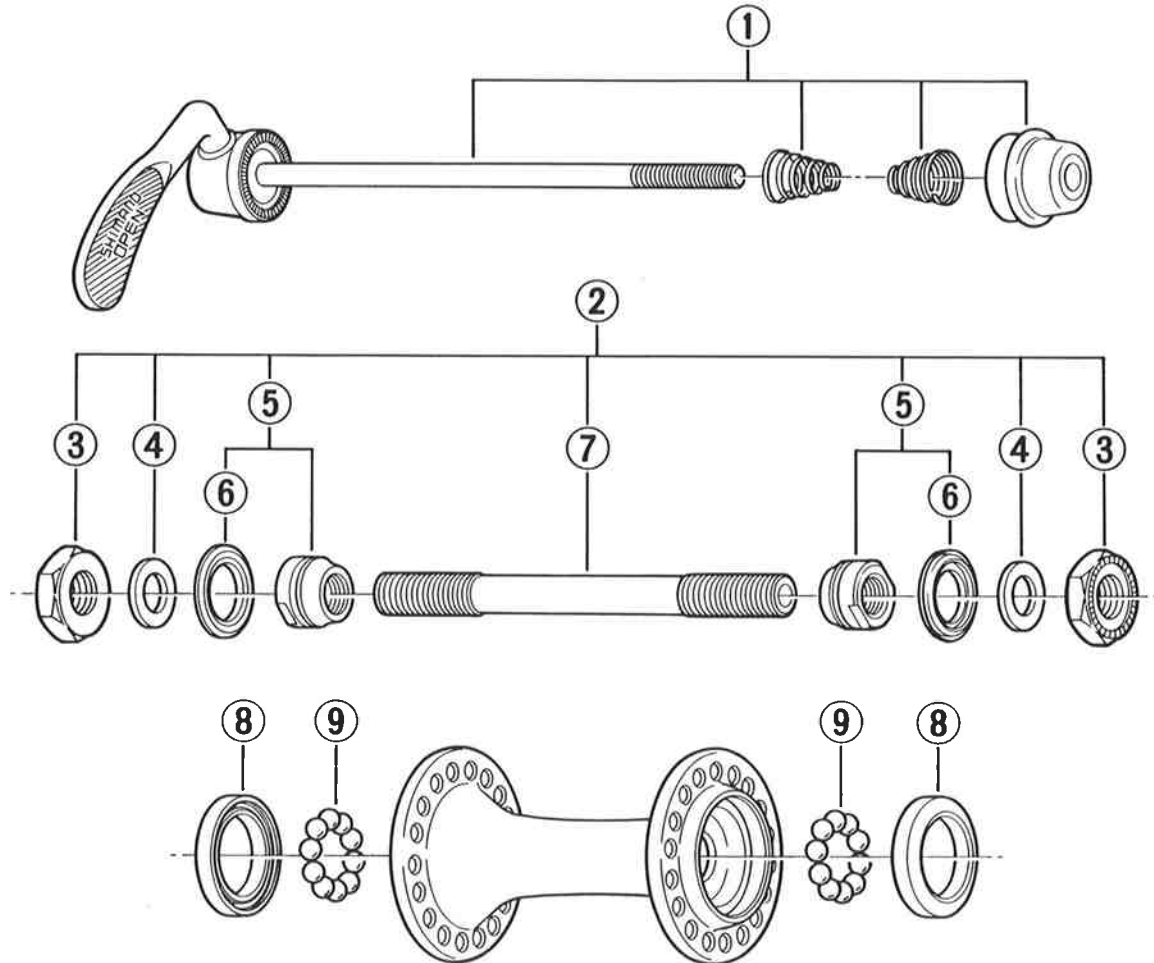

HB-M650-F Front Hub DEORE DX

Over Lock Nut Dimension: 100mm(3-15/16")

Q'TY	ITEM NO.	PART NO.	DESCRIPTION
	1	205 9040	Complete Quick Release 129mm(5-3/32")
	2	216 9804	Complete Hub Axle 108mm(4-1/4")
	3	210 0821-1	Lock Nut 3.5mm
	4	301 0700	Washer 1.5mm
	5	214 9802	Cone (M9x10.5mm) & Seal Ring
	6	214 0600	Seal Ring
	7	216 0700-9	Hub Axle 108mm(4-1/4")
	8	22Y 9802	Dust Cap
	9	—	Steel Ball (3/16") 10pcs.

HB-M650-F Front Hub DEORE DX

Over Lock Nut Dimension: 100mm

Q'TY	ITEM NO.	PART NO.	DESCRIPTION
	1	205 9040	Complete Quick Release 129mm
	2	216 9804	Complete Hub Axle 108mm
	3	210 0821-1	Lock Nut 3.5mm
	4	301 0700	Washer 1.5mm
	5	214 9802	Cone (M9x10.5mm) & Seal Ring
	6	214 0600	Seal Ring
	7	216 0700-9	Hub Axle 108mm
	8	22Y 9802	Dust Cap
	9	000 0121	Steel Ball (3/16") 20pcs.