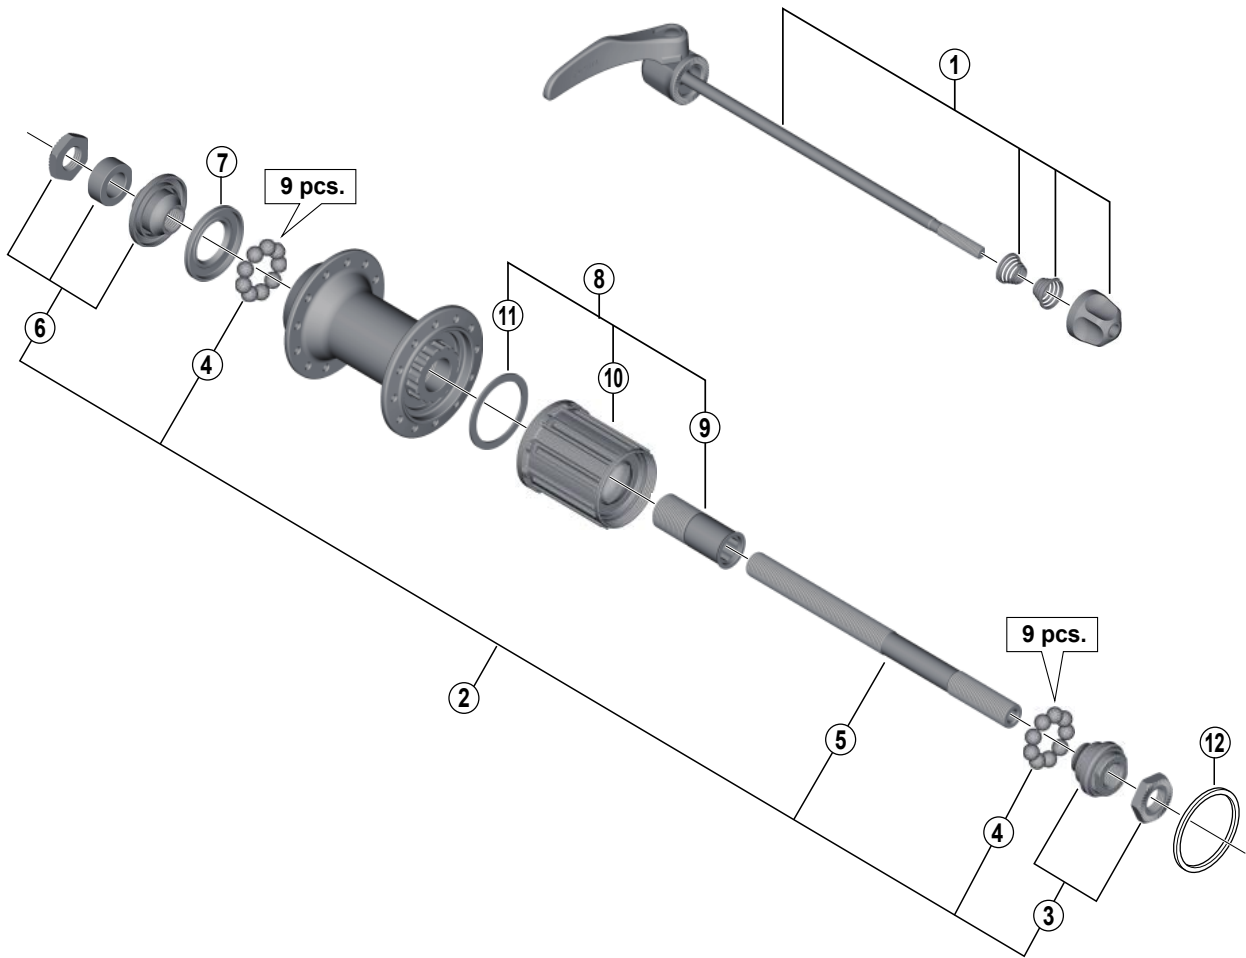

Freehub FH-RS400 (10/11-speed)

• Over Lock Nut Dimension: 130 mm (5-1/8")

ITEM NO.	SHIMANO CODE NO.	DESCRIPTION	FH-5800		FH-3500	
			INTERCHANGEABILITY			
1	Y31P98010	Complete Quick Release 163 mm (6-13/32")	B	B		
	Y02V98010	Complete Quick Release 168 mm (6-5/8")	B	B		
2	Y48U98010	Complete Hub Axle 141 mm (5-9/16")	B			
3	Y48U98020	Right Hand Lock Nut Unit				
4	Y00091310	Steel Ball (1/4") 18 pcs.	A	A		
5	Y30K01100	Hub Axle 141 mm (5-9/16")			A	
6	Y4SK98060	Left Hand Lock Nut Unit				
7	Y3CR09000	Left Hand Seal Ring	A	A		
8	Y31F98070	Complete Freewheel Body	A			
9	Y3BL03000	Body Fixing Bolt	A	A		
10	Y31F98080	Freewheel Body Unit	A			
11	Y3TD06000	Hub Shell Spacer	A	A		
12	Y4T724000	Low Spacer (1.85 mm)	A			

A: Same parts.

B: Parts are usable, but differ in materials, appearance, finish, size, etc.

Absence of mark indicates non-interchangeability.

Specifications are subject to change without notice.

May-2015-3870