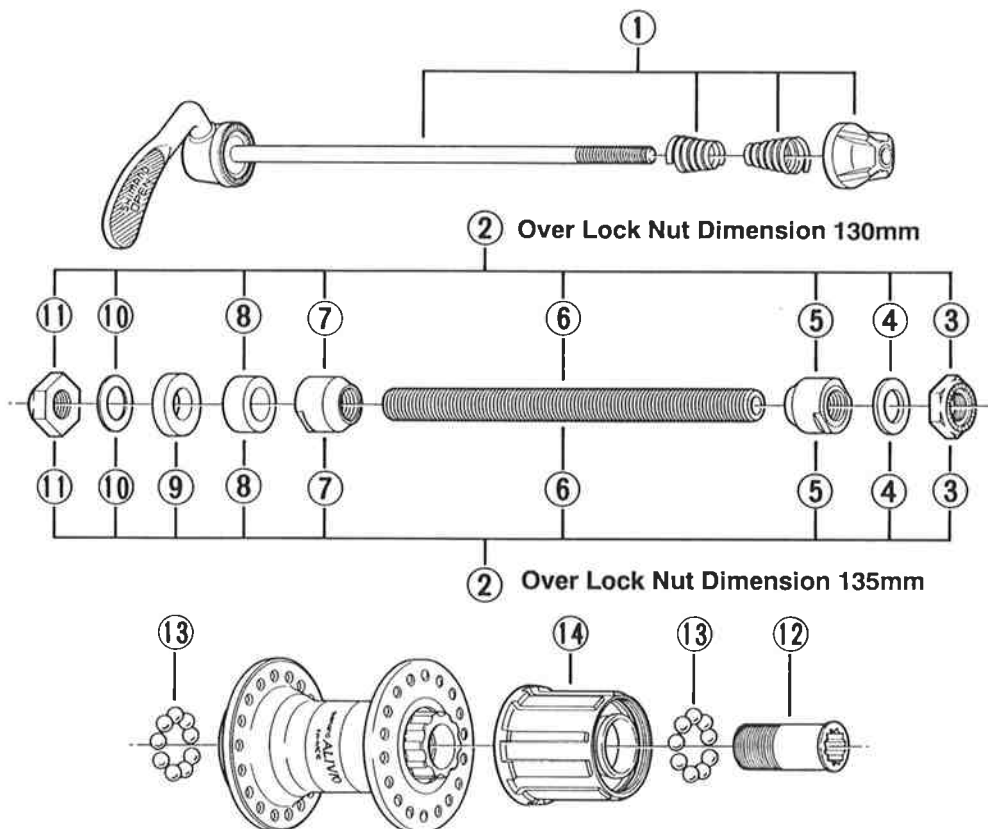

### SHIMANO ALIVIO Freehub FH-MC10-7 7-Speed

• Use with CS-HG50-C7.

O.L.: Over Lock Nut Dimension

Q'TY	ITEM NO.	PART NO.	DESCRIPTION
	1	3AC9040	Complete Quick Release 161mm(6-11/32") for O.L. 130mm(5-1/8")
		3AC9042	Complete Quick Release 166mm(6-17/32") for O.L. 135mm(5-5/16")
	2	3AC9801	Complete Hub Axle 141mm(5-9/16") for O.L. 130mm(5-1/8")
		3AC9802	Complete Hub Axle 146mm(5-3/4") for O.L. 135mm(5-5/16")
	3	220 0502-1	Right Hand Lock Nut 3.5mm
	4	301 0710	Right Hand Washer 1.5mm
	5	30G 0300	Right Hand Cone M10 x 15mm
	6	30K 0110	Hub Axle 141mm(5-9/16") for O.L. 130mm(5-1/8")
		30K 0120	Hub Axle 146mm(5-3/4") for O.L. 135mm(5-5/16")
	7	220 0820-2	Left Hand Cone (M10 x 15mm)
	8	220 0411	Left Hand Axle Spacer 8mm
	9	3AC0800	Left Hand Axle Spacer 5mm for O.L. 135mm(5-5/16")
	10	220 0430	Left Hand Washer 0.5mm
	11	220 0501-1	Left Hand Lock Nut 4.5mm
	12	359 0400	Freewheel Body Fixing Bolt
	13	000 9131	Steel Ball (1/4") 18 pcs.
	14	30M 9801	Complete Freewheel Body w/Right Hand Dust Cap