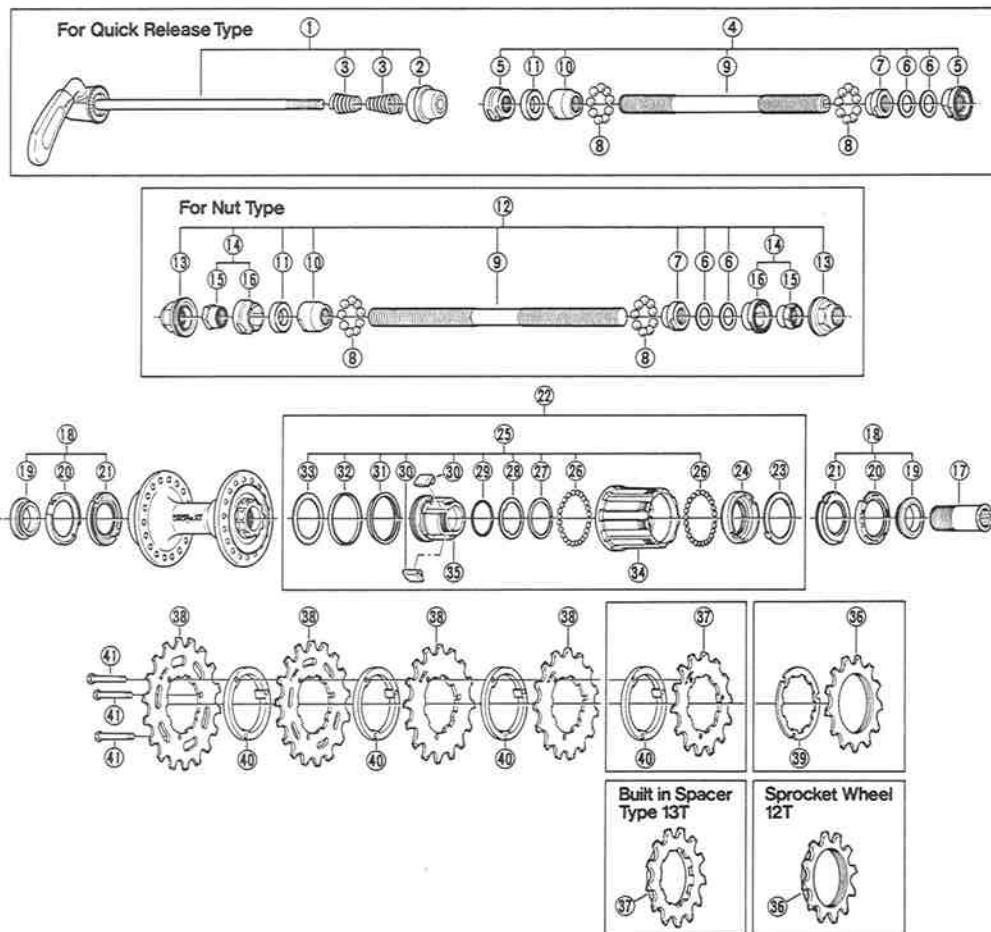

DEORE XT Freehub (For 6-Speed/Black Gear)

FH-M730-QR Quick Release Type **FH-M730-NT** Nut Type

ITEM NO.	PART NO.	DESCRIPTION	Q'TY
1	375 9803	Complete Quick Release 161mm	
2	375 9061	Nut for Skewer	
3	231 1100	Volute Spring	
4	375 9802	Complete Hub Axle 141mm for Quick Release Type	
* 5	375 1700	Lock Nut	
6	220 0431	Washer 0.5mm	
7	375 1600	Right Hand Cone M10x9mm	
8	000 0131	Steel Ball (1/4") 18pcs.	
9	360 1910-9	Hub Axle 141mm for Quick Release Type	
	299 0210	Hub Axle 174mm for Nut Type	