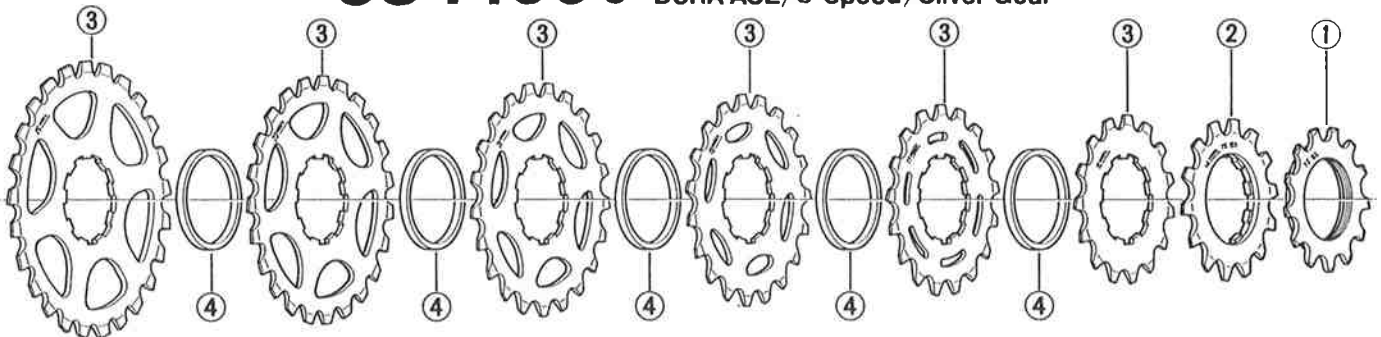

CS-7400-8 Cassette Sprocket
DURA-ACE/8-Speed/Silver Gear

ITEM NO.	PART NO.	DESCRIPTION	Q'TY
1	106 1210	Sprocket Wheel 12T (Silver) B.C.32	
	106 1310	Sprocket Wheel 13T (Silver) B.C.32	
	106 1410	Sprocket Wheel 14T (Silver) B.C.32	
2	106 1320	Sprocket Wheel 13T (Silver) Built in Spacer Type	
	106 1420	Sprocket Wheel 14T (Silver) Built in Spacer Type	
	106 1520	Sprocket Wheel 15T (Silver) Built in Spacer Type	
	106 1620	Sprocket Wheel 16T (Silver) Built in Spacer Type	
	103 1420	Sprocket Wheel 14T (Silver)	
3	103 1520	Sprocket Wheel 15T (Silver)	
	103 1620	Sprocket Wheel 16T (Silver)	
	103 1720	Sprocket Wheel 17T (Silver)	
	103 1820	Sprocket Wheel 18T (Silver)	
	103 1920	Sprocket Wheel 19T (Silver)	
	103 2020	Sprocket Wheel 20T (Silver)	
	103 2120	Sprocket Wheel 21T (Silver)	
	103 2220	Sprocket Wheel 22T (Silver)	
	103 2320	Sprocket Wheel 23T (Silver)	
	103 2420	Sprocket Wheel 24T (Silver)	
	103 2520	Sprocket Wheel 25T (Silver)	
	103 2620	Sprocket Wheel 26T (Silver)	
103 2820	Sprocket Wheel 28T (Silver)		
4	103 4200	Sprocket Spacer (3.0mm)