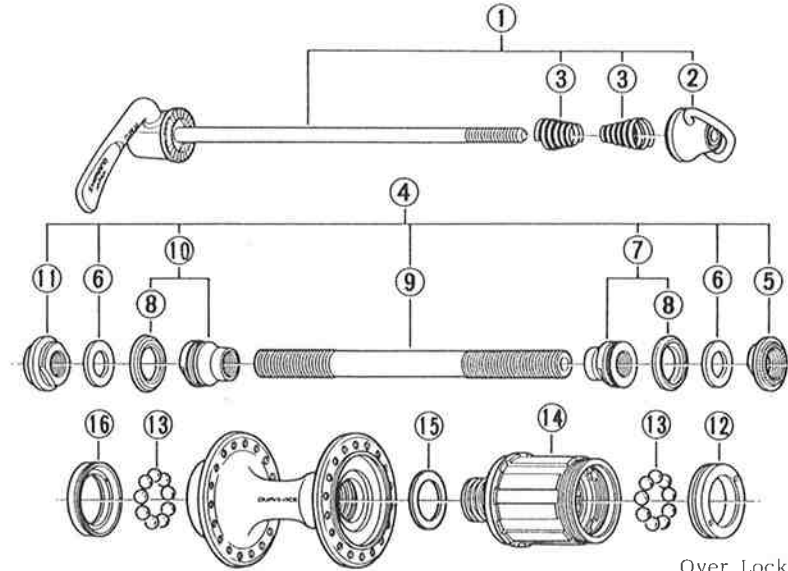

FH-7402 Freehub
DURA-ACE/8-Speed

Over Lock Nut Dimension: 130mm(5-1/8")

| ITEM NO. | PART NO. | DESCRIPTION | Q'TY |
|----------|------------|--|------|
| 1 | 240 9822 | Complete Quick Release 161mm(6-11/32") | |
| 2 | 216 9835 | Nut for Skewer | |
| 3 | 233 2100 | Volute Spring | |
| 4 | 354 9806 | Complete Hub Axle 141mm(5-9/16") | |
| 5 | 354 1000 | Right Hand Lock Nut 4.6mm | |
| 6 | 354 1310 | Washer 1.2mm | |
| 7 | 354 9804 | Right Hand Cone (M10x14mm) & Seal Ring | |
| 8 | 377 1000 | Seal Ring | |
| 9 | 360 1910-9 | Hub Axle 141mm(5-9/16") | |
| 10 | 354 9805 | Left Hand Cone (M10x16mm) & Seal Ring | |
| 11 | 354 1200 | Left Hand Lock Nut 9.2mm | |
| 12 | 354 9802 | Right Hand Dust Cap | |
| 13 | | Steel Ball (1/4") 9pcs. | |
| 14 | 354 9801 | Complete Freewheel Body | |
| 15 | 356 5800 | Freewheel Body Dust Cap | |
| 16 | 354 9803 | Left Hand Dust Cap | |