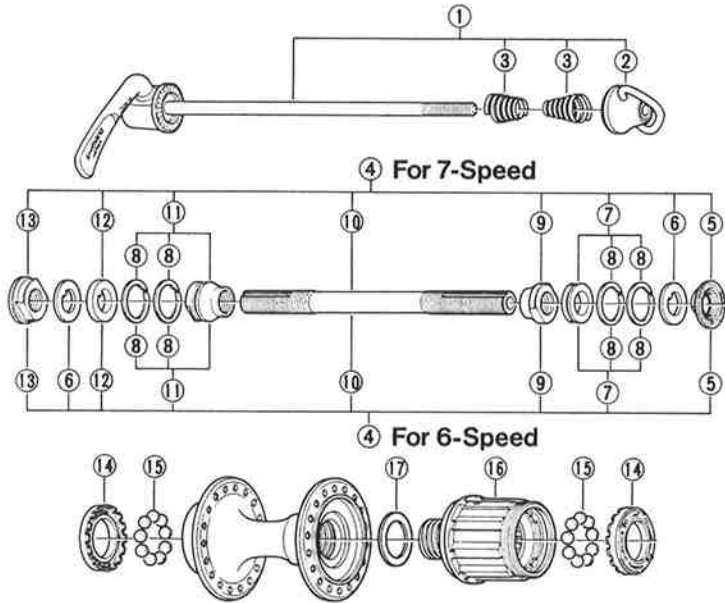

- You may photocopy this sheet and use it as an order form.
- Sie können dieses Blatt kopieren und als Bestellformular verwenden.
- Vous pouvez photocopier cette feuille et l'utiliser comme bon de commande.
- Dit blad kan gecopieerd en als bestelformulier gebruikt worden.
- Potete fotocopiare questo foglio e usarlo come modulo di commissione.

FH-7400-7 Freehub
DURA-ACE/7-Speed
FH-7400-6 Freehub
DURA-ACE/6-Speed

Over Lock Nut Dimension: 126.5mm

ITEM NO.	PART NO.	DESCRIPTION	Q'TY
1	3-240 9821	Complete Quick Release 157mm	
2	3-216 9835	Nut for Skewer	
3	233 2100	Volute Spring	
4	3-360 9801-1	Complete Hub Axle 137mm for 7-Speed	
	3-360 9801-2	Complete Hub Axle 137mm for 6-Speed	
5	356 5901	Right Hand Lock Nut 4mm	
6	356 6100	Key Washer 1.6mm	
7	3-360 9811	Right Hand Axle Spacer 4mm & Seal Ring	
8	360 0900	Seal Ring	
9	360 1000	Right Hand Cone (M10x10mm)	
10	243 2001	Hub Axle 137mm	
11	3-240 9811	Left Hand Cone (M10x15mm) & Seal Ring	
12	360 1700	Key Washer 2.9mm	
13	243 1701	Left Hand Lock Nut 7.5mm	
14	3-240 9815	Dust Cap	
15	000 0136	Steel Ball (1/4") 18pcs.	
16	3-360 9820	Complete Freewheel Body (B.C.32)	
17	356 5800	Freewheel Body Washer	
*18	106 1210	Sprocket Wheel 12T (B.C.32) for 7-Speed	
	106 1310	Sprocket Wheel 13T (B.C.32) for 7-Speed	
	106 1410	Sprocket Wheel 14T (B.C.32) for 7-Speed	
	106 1510	Sprocket Wheel 15T (B.C.32) for 7-Speed	
	106 1610	Sprocket Wheel 16T (B.C.32) for 7-Speed	
	106 1710	Sprocket Wheel 17T (B.C.32) for 7-Speed	
	106 1810	Sprocket Wheel 18T (B.C.32) for 7-Speed	
	103 1210	Sprocket Wheel 12T (B.C.32) for 6-Speed	
	103 1310	Sprocket Wheel 13T (B.C.32) for 6-Speed	
	103 1410	Sprocket Wheel 14T (B.C.32) for 6-Speed	
	103 1510	Sprocket Wheel 15T (B.C.32) for 6-Speed	
	103 1610	Sprocket Wheel 16T (B.C.32) for 6-Speed	
*19	106 1320	Sprocket Wheel 13T (Built in Spacer Type) for 7-Speed Only	
	106 1420	Sprocket Wheel 14T (Built in Spacer Type) for 7-Speed Only	
	106 1520	Sprocket Wheel 15T (Built in Spacer Type) for 7-Speed Only	
	106 1620	Sprocket Wheel 16T (Built in Spacer Type) for 7-Speed Only	
	106 1720	Sprocket Wheel 17T (Built in Spacer Type) for 7-Speed Only	
	106 1820	Sprocket Wheel 18T (Built in Spacer Type) for 7-Speed Only	
	106 1920	Sprocket Wheel 19T (Built in Spacer Type) for 7-Speed Only	
	103 1320	Sprocket Wheel 13T (Built in Spacer Type) for 6-Speed Only	
20	103 1420	Sprocket Wheel 14T	
	103 1520	Sprocket Wheel 15T	
	103 1620	Sprocket Wheel 16T	
	103 1720	Sprocket Wheel 17T	
	103 1820	Sprocket Wheel 18T	
	103 1920	Sprocket Wheel 19T	
	103 2020	Sprocket Wheel 20T	
	103 2120	Sprocket Wheel 21T	
	103 2220	Sprocket Wheel 22T	
	103 2320	Sprocket Wheel 23T	
	103 2420	Sprocket Wheel 24T	
	103 2520	Sprocket Wheel 25T	
21	106 4100	Sprocket Spacer (3.1mm) for 7-Speed	
	103 4100	Sprocket Spacer (3.65mm) for 6-Speed