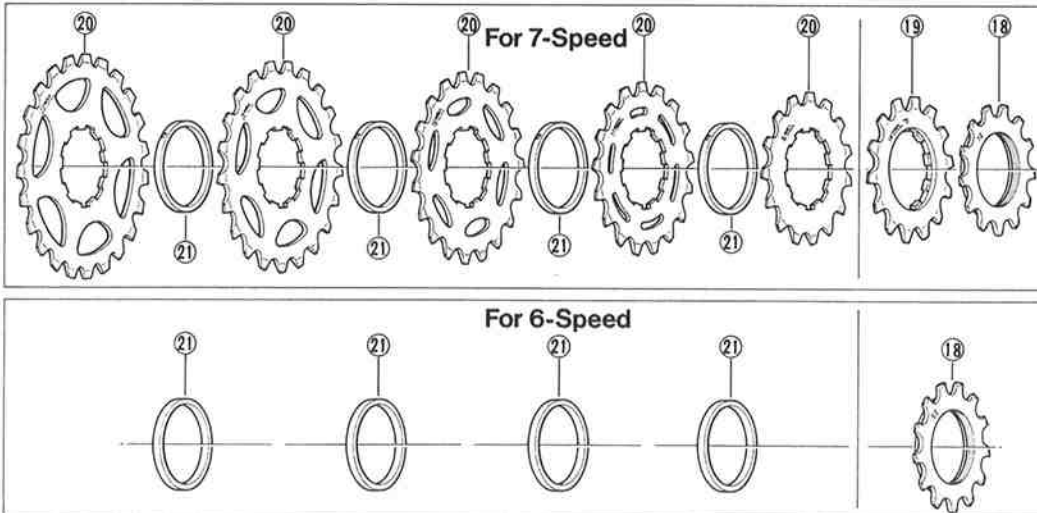

FH-7400-7 Freehub
DURA-ACE/7-Speed
FH-7400-6 Freehub
DURA-ACE/6-Speed

Over Lock Nut Dimension: 126.5mm

ITEM NO.	PART NO.	DESCRIPTION	Q'TY
1	3-240 9821	Complete Quick Release 157mm	
2	3-216 9835	Nut for Skewer	
3	233 2100	Volute Spring	
4	3-360 9801-1	Complete Hub Axle 137mm for 7-Speed	
	3-360 9801-2	Complete Hub Axle 137mm for 6-Speed	
5	356 5901	Right Hand Lock Nut 4mm	
6	356 6100	Key Washer 1.6mm	
7	3-360 9811	Right Hand Axle Spacer 4mm & Seal Ring	
8	360 0900	Seal Ring	
9	360 1000	Right Hand Cone (M10x10mm)	
10	243 2001	Hub Axle 137mm	
11	3-240 9811	Left Hand Cone (M10x15mm) & Seal Ring	
12	360 1700	Key Washer 2.9mm	
13	243 1701	Left Hand Lock Nut 7.5mm	
14	3-240 9815	Dust Cap	
15	000 0136	Steel Ball (1/4") 18pcs.	
16	3-360 9820	Complete Freewheel Body (B.C.32)	
17	356 5800	Freewheel Body Washer	
*18	106 1210	Sprocket Wheel 12T (B.C.32) for 7-Speed	
	106 1310	Sprocket Wheel 13T (B.C.32) for 7-Speed	
	106 1410	Sprocket Wheel 14T (B.C.32) for 7-Speed	
	106 1510	Sprocket Wheel 15T (B.C.32) for 7-Speed	
	106 1610	Sprocket Wheel 16T (B.C.32) for 7-Speed	
	106 1710	Sprocket Wheel 17T (B.C.32) for 7-Speed	
	106 1810	Sprocket Wheel 18T (B.C.32) for 7-Speed	
	103 1210	Sprocket Wheel 12T (B.C.32) for 6-Speed	
	103 1310	Sprocket Wheel 13T (B.C.32) for 6-Speed	
	103 1410	Sprocket Wheel 14T (B.C.32) for 6-Speed	
	103 1510	Sprocket Wheel 15T (B.C.32) for 6-Speed	
	103 1610	Sprocket Wheel 16T (B.C.32) for 6-Speed	
*19	106 1320	Sprocket Wheel 13T (Built in Spacer Type) for 7-Speed Only	
	106 1420	Sprocket Wheel 14T (Built in Spacer Type) for 7-Speed Only	
	106 1520	Sprocket Wheel 15T (Built in Spacer Type) for 7-Speed Only	
	106 1620	Sprocket Wheel 16T (Built in Spacer Type) for 7-Speed Only	
	106 1720	Sprocket Wheel 17T (Built in Spacer Type) for 7-Speed Only	
	106 1820	Sprocket Wheel 18T (Built in Spacer Type) for 7-Speed Only	
	106 1920	Sprocket Wheel 19T (Built in Spacer Type) for 7-Speed Only	
	103 1320	Sprocket Wheel 13T (Built in Spacer Type) for 6-Speed Only	
20	103 1420	Sprocket Wheel 14T	
	103 1520	Sprocket Wheel 15T	
	103 1620	Sprocket Wheel 16T	
	103 1720	Sprocket Wheel 17T	
	103 1820	Sprocket Wheel 18T	
	103 1920	Sprocket Wheel 19T	
	103 2020	Sprocket Wheel 20T	
	103 2120	Sprocket Wheel 21T	
	103 2220	Sprocket Wheel 22T	
	103 2320	Sprocket Wheel 23T	
	103 2420	Sprocket Wheel 24T	
	103 2520	Sprocket Wheel 25T	
21	106 4100	Sprocket Spacer (3.1mm) for 7-Speed	
	103 4100	Sprocket Spacer (3.65mm) for 6-Speed	