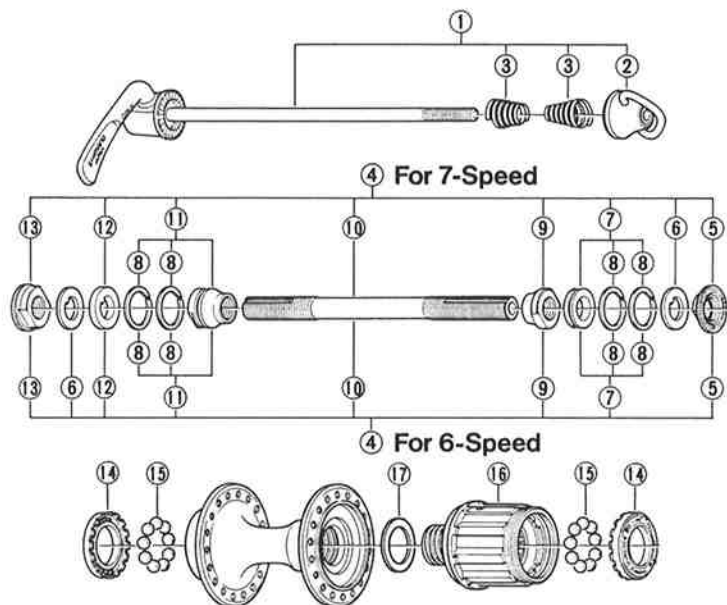

You may photocopy this sheet and use it as an order form.

FH-7400-7 Freehub DURA-ACE/7-Speed
FH-7400-6 Freehub DURA-ACE/6-Speed

Over Lock Nut Dimension: 126.5mm(4-31/32")

ITEM NO.	PART NO.	DESCRIPTION	Q'TY
1	240 9821	Complete Quick Release 157mm(6-3/16")	
2	216 9835	Nut for Skewer	
3	233 2100	Volute Spring	
4	360 9801-1	Complete Hub Axle 137mm(5-13/32")	
5	356 5901	Right Hand Lock Nut 4mm	
6	356 6100	Key Washer 1.6mm	
7	360 9811	Right Hand Axle Spacer 4mm & Seal Ring	
8	360 0900	Seal Ring	
9	360 1000	Right Hand Cone (M10x10mm)	
10	243 2001	Hub Axle 137mm(5-13/32")	
11	240 9811	Left Hand Cone (M10x15mm) & Seal Ring	
12	360 1700	Key Washer 2.9mm	
13	243 1701	Left Hand Lock Nut 7.5mm	
14	240 9815	Dust Cap	
15	---	Steel Ball (1/4") 9pcs.	
16	360 9820	Complete Freewheel Body (B.C.32)	
17	356 5800	Freewheel Body Washer	
18	106 1210	Sprocket Wheel 12T (B.C.32) for 7-Speed	
	106 1310	Sprocket Wheel 13T (B.C.32) for 7-Speed	
	106 1410	Sprocket Wheel 14T (B.C.32) for 7-Speed	
	103 1210	Sprocket Wheel 12T (B.C.32) for 6-Speed	
	103 1310	Sprocket Wheel 13T (B.C.32) for 6-Speed	
	103 1410	Sprocket Wheel 14T (B.C.32) for 6-Speed	
	103 1510	Sprocket Wheel 15T (B.C.32) for 6-Speed	
	103 1610	Sprocket Wheel 16T (B.C.32) for 6-Speed	
*19	106 1320	Sprocket Wheel 13T (Built in Spacer Type) for 7-Speed Only	
	106 1420	Sprocket Wheel 14T (Built in Spacer Type) for 7-Speed Only	
	106 1520	Sprocket Wheel 15T (Built in Spacer Type) for 7-Speed Only	
	106 1620	Sprocket Wheel 16T (Built in Spacer Type) for 7-Speed Only	
20	103 1320	Sprocket Wheel 13T (Built in Spacer Type) for 6-Speed Only	
	103 1420	Sprocket Wheel 14T	
	103 1520	Sprocket Wheel 15T	
	103 1620	Sprocket Wheel 16T	
	103 1720	Sprocket Wheel 17T	
	103 1820	Sprocket Wheel 18T	
	103 1920	Sprocket Wheel 19T	
	103 2020	Sprocket Wheel 20T	
	103 2120	Sprocket Wheel 21T	
	103 2220	Sprocket Wheel 22T	
103 2320	Sprocket Wheel 23T		
103 2420	Sprocket Wheel 24T		
103 2520	Sprocket Wheel 25T		
103 2620	Sprocket Wheel 26T		
103 2820	Sprocket Wheel 28T		
21	106 4100	Sprocket Spacer (3.1mm) for 7-Speed	
	103 4100	Sprocket Spacer (3.65mm) for 6-Speed	