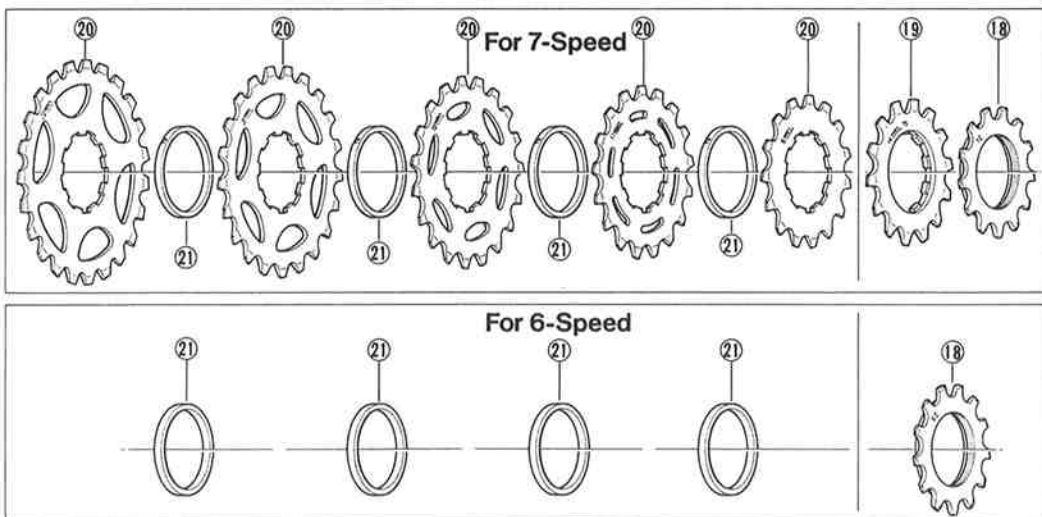

You may photocopy this sheet and use it as an order form.

FH-7400-7 Freehub DURA-ACE/7-Speed
FH-7400-6 Freehub DURA-ACE/6-Speed

Over Lock Nut Dimension: 126.5mm(4-31/32")

ITEM NO.	PART NO.	DESCRIPTION	Q'TY
1	240 9821	Complete Quick Release 157mm(6-3/16")	
2	216 9835	Nut for Skewer	
3	233 2100	Volute Spring	
4	360 9801-1	Complete Hub Axle 137mm(5-13/32")	
5	356 5901	Right Hand Lock Nut 4mm	
6	356 6100	Key Washer 1.6mm	
7	360 9811	Right Hand Axle Spacer 4mm & Seal Ring	
8	360 0900	Seal Ring	
9	360 1000	Right Hand Cone (M10x10mm)	
10	243 2001	Hub Axle 137mm(5-13/32")	
11	240 9811	Left Hand Cone (M10x15mm) & Seal Ring	
12	360 1700	Key Washer 2.9mm	
13	243 1701	Left Hand Lock Nut 7.5mm	
14	240 9815	Dust Cap	
15	---	Steel Ball (1/4") 9pcs.	
16	360 9820	Complete Freewheel Body (B.C.32)	
17	356 5800	Freewheel Body Washer	
18	106 1210	Sprocket Wheel 12T (B.C.32) for 7-Speed	
	106 1310	Sprocket Wheel 13T (B.C.32) for 7-Speed	
	106 1410	Sprocket Wheel 14T (B.C.32) for 7-Speed	
	103 1210	Sprocket Wheel 12T (B.C.32) for 6-Speed	
	103 1310	Sprocket Wheel 13T (B.C.32) for 6-Speed	
	103 1410	Sprocket Wheel 14T (B.C.32) for 6-Speed	
	103 1510	Sprocket Wheel 15T (B.C.32) for 6-Speed	
	103 1610	Sprocket Wheel 16T (B.C.32) for 6-Speed	
*19	106 1320	Sprocket Wheel 13T (Built in Spacer Type) for 7-Speed Only	
	106 1420	Sprocket Wheel 14T (Built in Spacer Type) for 7-Speed Only	
	106 1520	Sprocket Wheel 15T (Built in Spacer Type) for 7-Speed Only	
	106 1620	Sprocket Wheel 16T (Built in Spacer Type) for 7-Speed Only	
20	103 1320	Sprocket Wheel 13T (Built in Spacer Type) for 6-Speed Only	
	103 1420	Sprocket Wheel 14T	
	103 1520	Sprocket Wheel 15T	
	103 1620	Sprocket Wheel 16T	
	103 1720	Sprocket Wheel 17T	
	103 1820	Sprocket Wheel 18T	
	103 1920	Sprocket Wheel 19T	
	103 2020	Sprocket Wheel 20T	
	103 2120	Sprocket Wheel 21T	
	103 2220	Sprocket Wheel 22T	
103 2320	Sprocket Wheel 23T		
103 2420	Sprocket Wheel 24T		
103 2520	Sprocket Wheel 25T		
103 2620	Sprocket Wheel 26T		
103 2820	Sprocket Wheel 28T		
21	106 4100	Sprocket Spacer (3.1mm) for 7-Speed	
	103 4100	Sprocket Spacer (3.65mm) for 6-Speed	