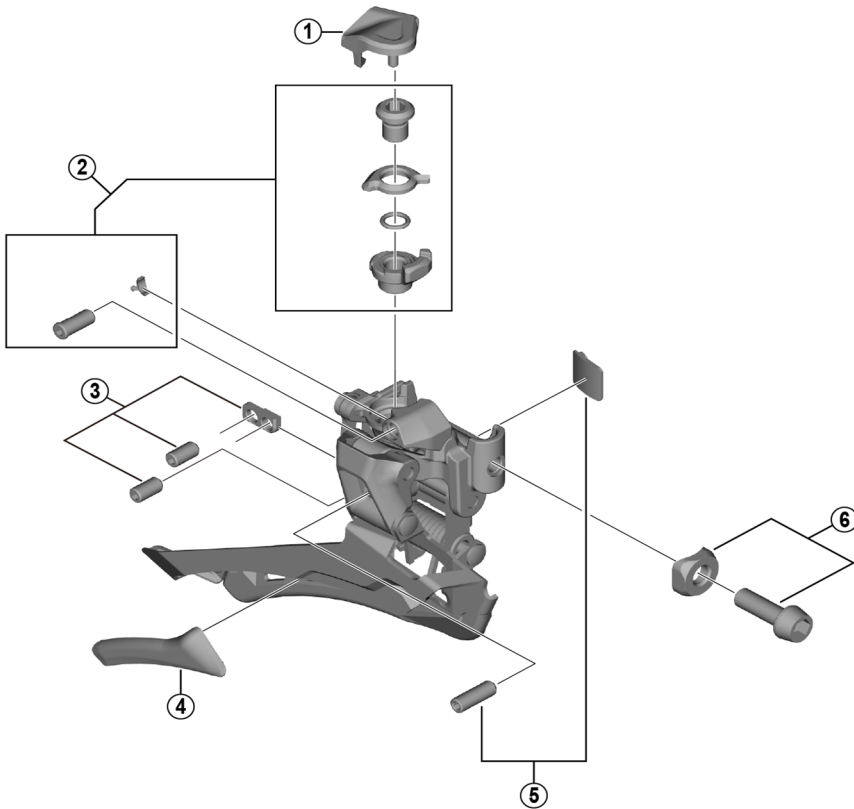

GRX Front Derailleur (2x11-speed)

**FD-RX810-F**

**FD-RX810-F-LE**

**Note**

There are no specific service parts for FD-RX810-F-LE.  
FD-RX810-F service parts can be used for FD-RX810-F-LE.

ITEM NO.	SHIMANO CODE NO.	DESCRIPTION	INTERCHANGEABILITY
1	Y5ZS22000	Link cover	A
2	Y2BA98010	Cable fixing screw unit and cable adjust screw unit	A
3	Y5ZS98070	Adjust screws and plate	A
4	Y2BA12000	Inner skid plate	A
5	Y2BA98020	Support screw and plate	A
6	Y5NF98060	Clamp screw (M5 x 15) and radius washer	A
7	Y5P198030	Clamp band adapter unit for S-size / diameter 28.6 mm	A
8	Y5ZS39000	Clamp screw (M5 x 17)	A

A: Same parts.

B: Parts are usable, but differ in materials, appearance, finish, size, etc.

Absence of mark indicates non-interchangeability.

Specifications are subject to change without notice.

FD-RX810-F-LE