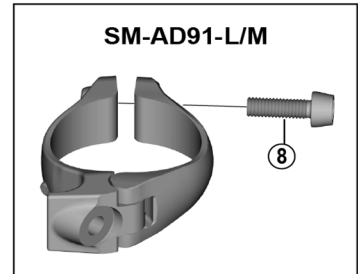

GRX Front Derailleur (2x11-speed)

**FD-RX810-F**

**FD-RX810-F-LE**

**Note**

There are no specific service parts for FD-RX810-F-LE.  
FD-RX810-F service parts can be used for FD-RX810-F-LE.

ITEM NO.	SHIMANO CODE NO.	DESCRIPTION	INTERCHANGEABILITY
1	Y5ZS22000	Link cover	A
2	Y2BA98010	Cable fixing screw unit and cable adjust screw unit	A
3	Y5ZS98070	Adjust screws and plate	A
4	Y2BA12000	Inner skid plate	A
5	Y2BA98020	Support screw and plate	A
6	Y5NF98060	Clamp screw (M5 x 15) and radius washer	A
7	Y5P198030	Clamp band adapter unit for S-size / diameter 28.6 mm	A
8	Y5ZS39000	Clamp screw (M5 x 17)	A

A: Same parts.

B: Parts are usable, but differ in materials, appearance, finish, size, etc.

Absence of mark indicates non-interchangeability.

Specifications are subject to change without notice.

FD-RX810-F-LE