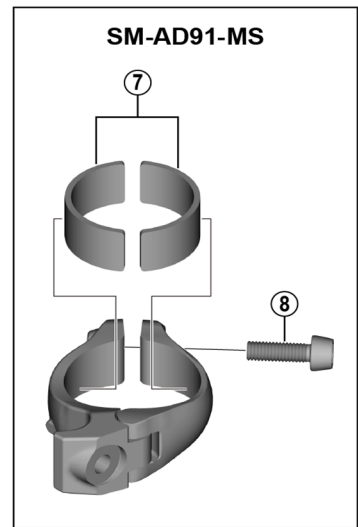

GRX Front Derailleur (2x11-speed)

**FD-RX810-F**

**FD-RX810-F-LE**

**Note**

There are no specific service parts for FD-RX810-F-LE.  
FD-RX810-F service parts can be used for FD-RX810-F-LE.

ITEM NO.	SHIMANO CODE NO.	DESCRIPTION	INTERCHANGEABILITY
1	Y5ZS22000	Link cover	A
2	Y2BA98010	Cable fixing screw unit and cable adjust screw unit	A
3	Y5ZS98070	Adjust screws and plate	A
4	Y2BA12000	Inner skid plate	A
5	Y2BA98020	Support screw and plate	A
6	Y5NF98060	Clamp screw (M5 x 15) and radius washer	A
7	Y5P198030	Clamp band adapter unit for S-size / diameter 28.6 mm	A
8	Y5ZS39000	Clamp screw (M5 x 17)	A

A: Same parts.

B: Parts are usable, but differ in materials, appearance, finish, size, etc.

Absence of mark indicates non-interchangeability.

Specifications are subject to change without notice.

FD-RX810-F-LE