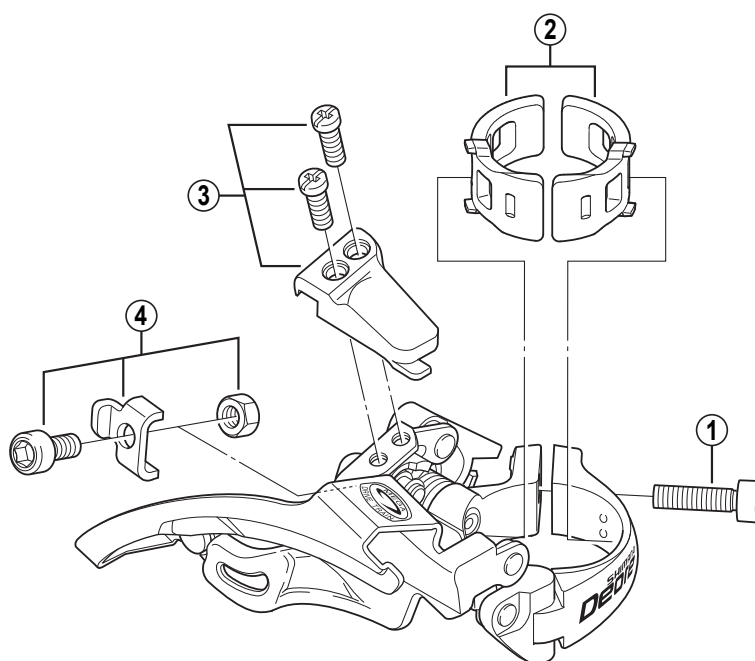

# DEORE Top Swing Front Derailleur FD-M510

ITEM NO.	SHIMANO CODE NO.	DESCRIPTION
1	Y-5BG07000	Clamp Bolt (M5 x 18.5)
* 2	Y-57Y 98030	SM-AD17-S Clamp Band Adapters for S-size / $\phi 28.6$ mm (1-1/8")
* 2	Y-57Y 98040	SM-AD17-M Clamp Band Adapters for M-size / $\phi 31.8$ mm (1-1/4")
3	Y-5EZ 98030	Stroke Adjust Screws (M4 x 12) & Plate
4	Y-5EZ 98040	Cable Fixing Bolt Unit (M5 x 10.5)