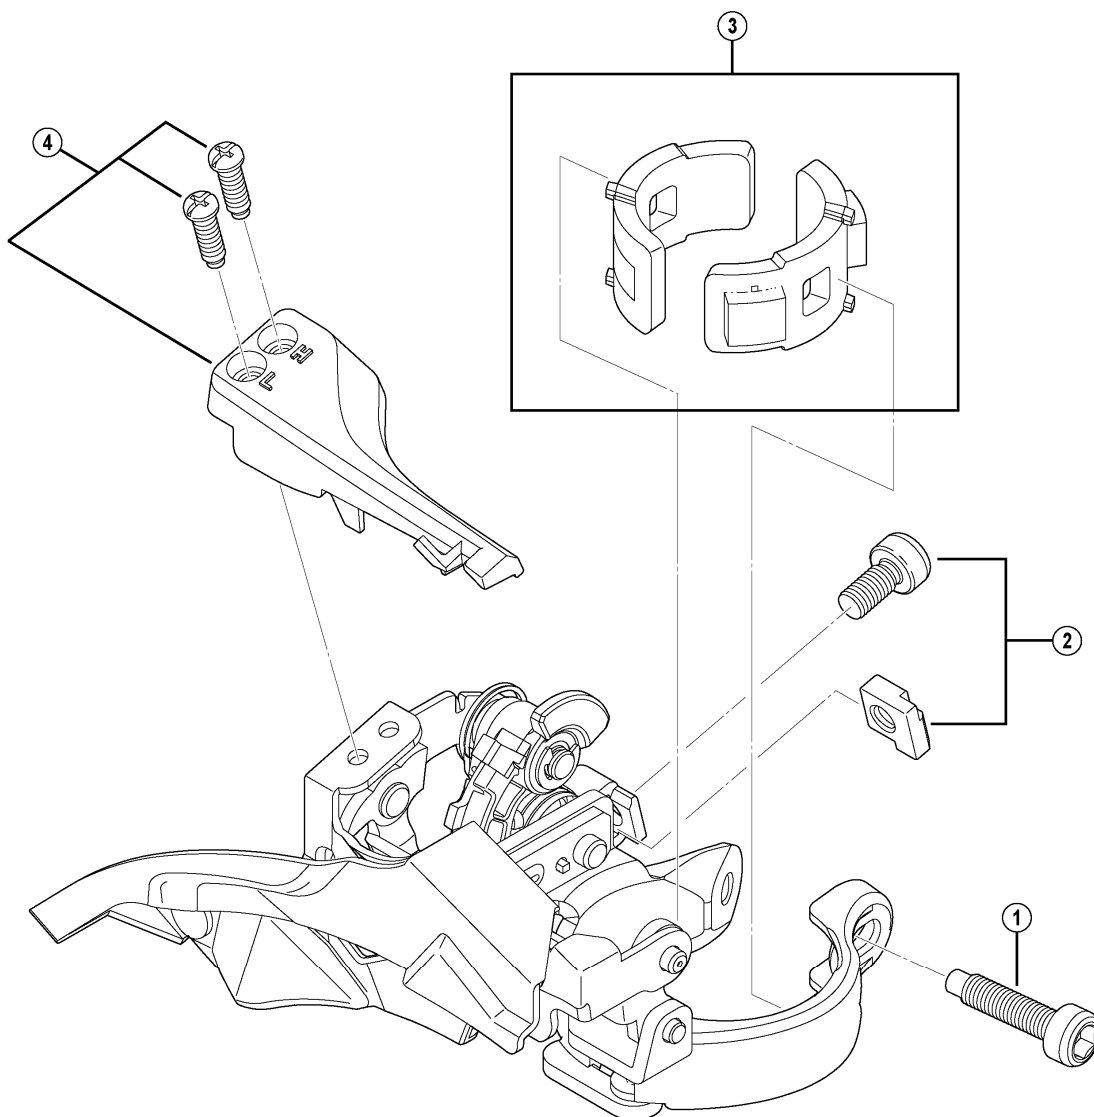

ALTUS Front Derailleur

FD-M370

FD-M430

FD-M390

FD-M310

ITEM NO.	SHIMANO CODE NO.	DESCRIPTION	INTERCHANGEABILITY		
1	Y59L19800	Clamp Bolt (M5 x 21.3)		A	A
2	Y5KT98050	Cable Fixing Bolt Unit (M5 x 9.8)	A	A	A
3	Y5GZ98010	Clamp Band Adapters for S-size / ϕ 28.6 mm (1-1/8")		A	A
	Y5L298020	Clamp Band Adapters for M-size / ϕ 31.8 mm (1-1/4")		A	A
4	Y5FU98010	Stroke Adjust Screws (M4 x 12) & Plate			

A: Same parts.

B: Parts are usable, but differ in materials, appearance, finish, size, etc.

Absence of mark indicates non-interchangeability.

Feb.-2013-3476

© Shimano Inc. A

Specifications are subject to change without notice.

SHIMANO