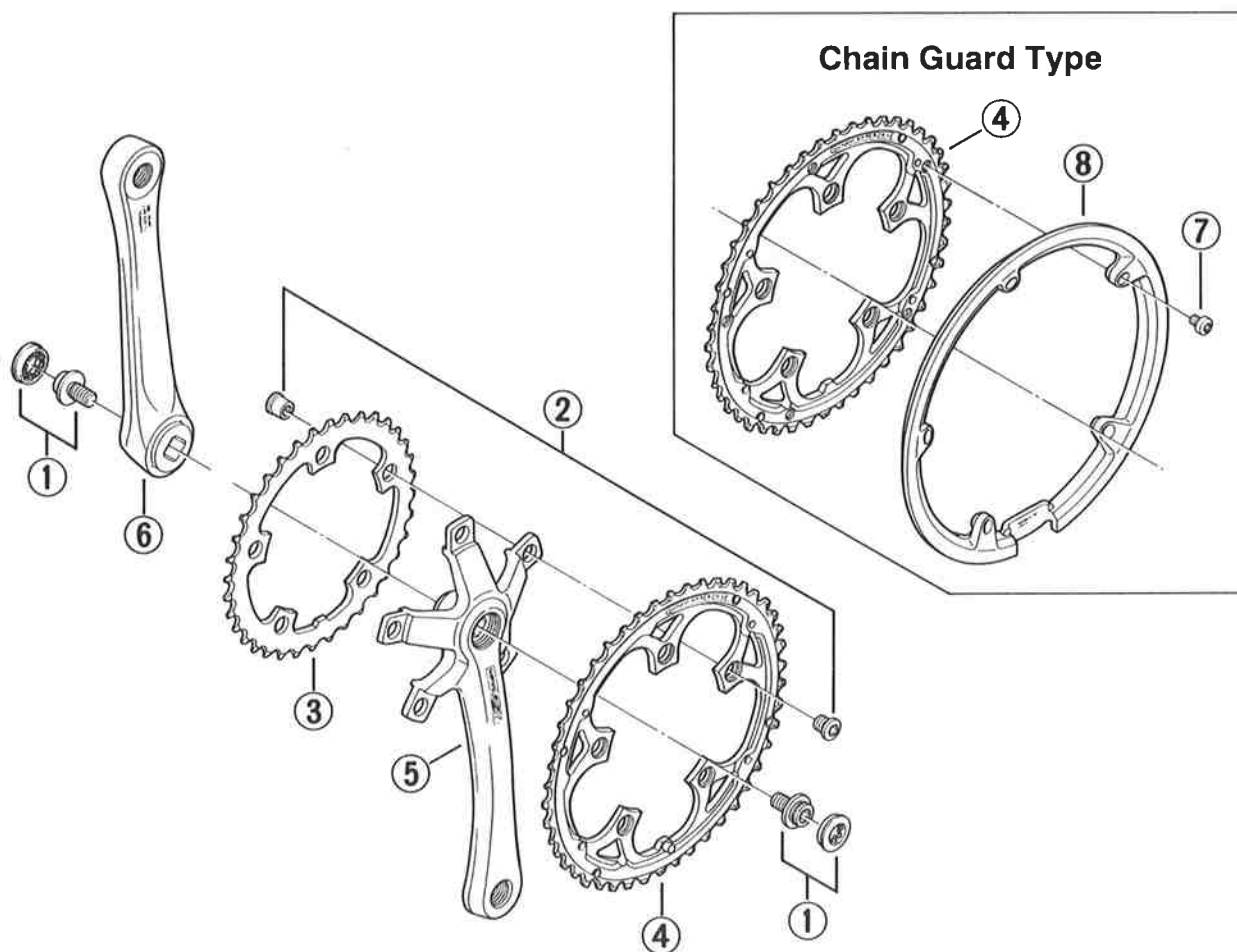

SHIMANO RSX Front Chainwheel FC-A410 Round Gear SG-X

• Bolt circle diameter: 110 mm

	Q'TY	ITEM NO.	PART NO.	DESCRIPTION	WEIGHT / PACK (g)	Q'TY / PACK
		1	1DA 9010	Crank Arm Fixing Bolt & Cap	138	10
		2	1DB 9801	Gear Fixing Bolt (M8 × 8.5) & Nut (5 sets)	268	10
		3	1DA 3600	Chainring 36T (Silver)	92	1
		* 4	1DA 9801	Chainring 46T (Silver)	84	1
		* 4	1DA 9802	Chainring 46T (Silver) for Chain Guard	84	1
		5	1DA 0200	Right Hand Crank Arm 170 mm	272	1
		5	1DA 0300	Right Hand Crank Arm 175 mm	274	1
		6	1DB 0210	Left Hand Crank Arm 170 mm	212	1
		6	1DB 0310	Left Hand Crank Arm 175 mm	214	1
		7	1BA 9804	Chain Guard Fixing Bolt (5 pcs.)	130	10
		8	1DB 1000	Chain Guard	44	1