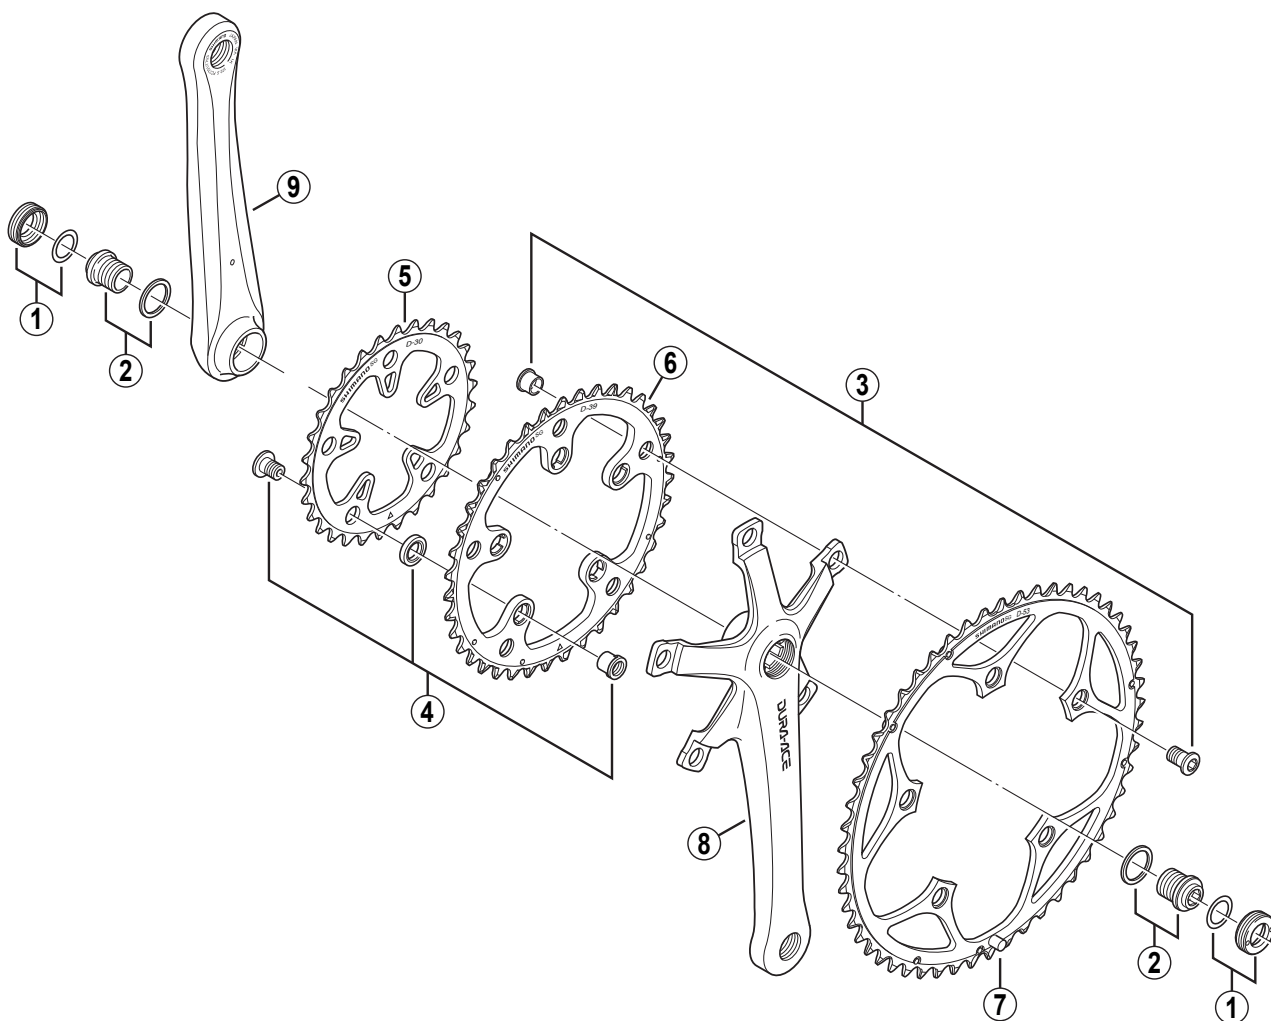

DURA-ACE Front Chainwheel
FC-7703

• Bolt circle diameter: 130 mm...(For outer gear and middle gear), 92 mm...(For inner gear)

	Q'TY	ITEM NO.	SHIMANO CODE NO.	DESCRIPTION
		1	Y-16P 98020	Crank Arm Cap & Plastic Washer
		2	Y-16P 98010	Crank Arm Fixing Bolt & Washer
		3	Y-1BM98010	Double Gear Fixing Bolt (M8 x 9.8) & Nut (5 sets)
		4	Y-1EL 98010	Inner Gear Fixing Bolt Unit (M8 x 10.5 / 5 sets)
		5	Y-1EL 30000	Chainring 30T
		6	Y-1EL 98020	Chainring 39T
		7	Y-1EL 98030	Chainring 53T
			Y-1EL 90010	Right Hand Crank Arm 165 mm
			Y-1EL 91010	Right Hand Crank Arm 167.5 mm
			Y-1EL 92010	Right Hand Crank Arm 170 mm
		8	Y-1EL 93010	Right Hand Crank Arm 172.5 mm
			Y-1EL 94010	Right Hand Crank Arm 175 mm
			Y-1EL 95010	Right Hand Crank Arm 177.5 mm
			Y-1EL 96010	Right Hand Crank Arm 180 mm
			Y-1EF 90011	Left Hand Crank Arm 165 mm
			Y-1EF 91011	Left Hand Crank Arm 167.5 mm
			Y-1EF 92011	Left Hand Crank Arm 170 mm
		9	Y-1EF 93011	Left Hand Crank Arm 172.5 mm
			Y-1EF 94011	Left Hand Crank Arm 175 mm
			Y-1EF 95011	Left Hand Crank Arm 177.5 mm
			Y-1EF 96011	Left Hand Crank Arm 180 mm