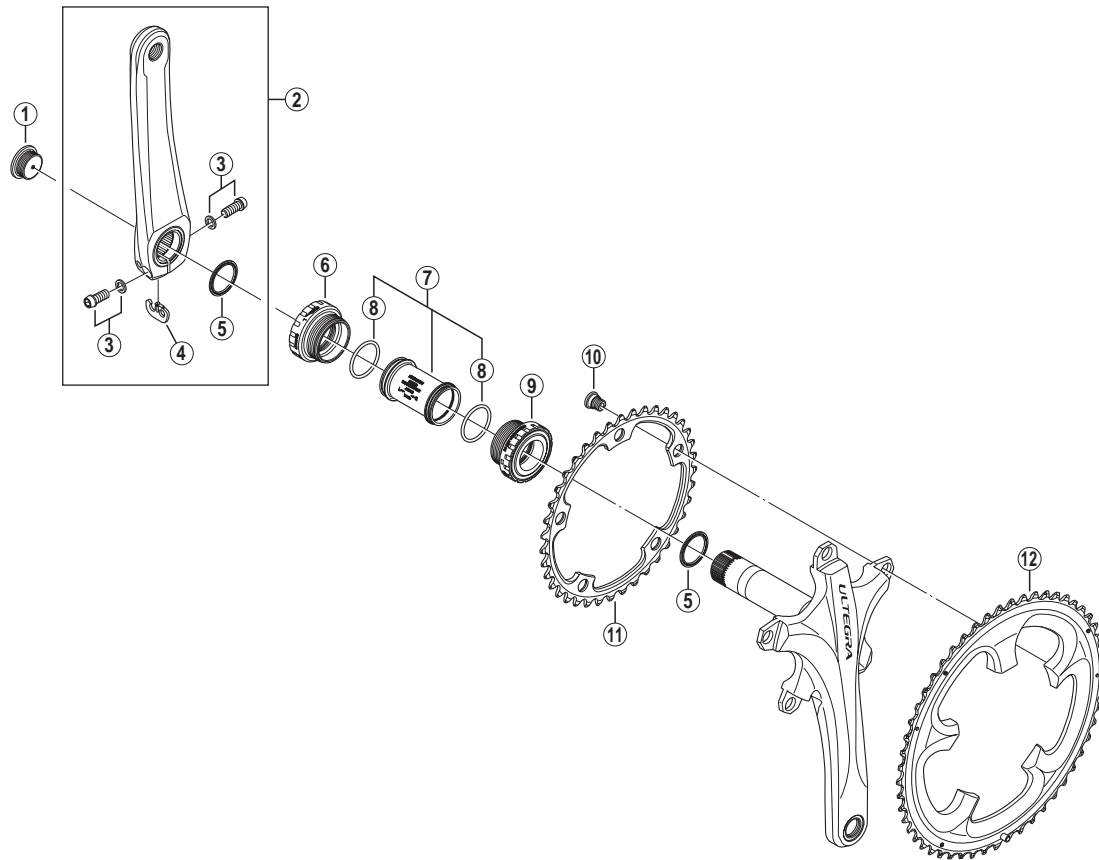

ULTEGRA Front Chainwheel

FC-6700 Silver Version

FC-6700-G Glossy Grey Version

• Bolt circle diameter: 130 mm

FC-7900
FC-6750
FC-5700

ITEM NO.	SHIMANO CODE NO.	DESCRIPTION	INTERCHANGEABILITY		
			FC-7900	FC-6750	FC-5700
1	Y1KS13000	Crank Arm Fixing Bolt	B	A	A
*	Y1LJ98010	Left Hand Crank Arm 165 mm for FC-6700	B	A	B
	Y1LJ98110	Left Hand Crank Arm 165 mm for FC-6700-G	B	A	B
	Y1LJ98020	Left Hand Crank Arm 170 mm for FC-6700	B	A	B
*	Y1LJ98120	Left Hand Crank Arm 170 mm for FC-6700-G	B	A	B
	Y1LJ98030	Left Hand Crank Arm 172.5 mm for FC-6700	B	A	B
*	Y1LJ98130	Left Hand Crank Arm 172.5 mm for FC-6700-G	B	A	B
	Y1LJ98040	Left Hand Crank Arm 175 mm for FC-6700	B	A	B
*	Y1LJ98140	Left Hand Crank Arm 175 mm for FC-6700-G	B	A	B
	3	Y1G398010	Clamp Bolt (M6 x 19) & Washer		A
4	Y1GE98050	Plate	A	A	A
5	Y1F316000	Ring	A	A	A
6	Y1LJ98050	Left Hand Adapter (B.C.1.37" x 24T) English Thread	B	A	B
	Y1LJ98060	Left Hand Adapter (M36 x 24T) Italian Thread	B	A	B
7	Y1G398150	Inner Cover & O-Ring	B	A	A
8	Y1TF21000	O-Ring	A	A	A
9	Y1LJ98070	Right Hand Adapter (B.C.1.37" x 24T) English Thread	B	A	B
	Y1LJ98080	Right Hand Adapter (M36 x 24T) Italian Thread	B	A	B
10	Y1KY98160	Gear Fixing Bolt (5 pcs.)	A	A	
*	Y1LJ39000	Chainring 39T for FC-6700	B		B
	Y1JN39000	Chainring 39T for FC-6700-G	B		B
	Y1LJ98090	Chainring 52T-B for FC-6700	B		B
*	Y1LJ98150	Chainring 52T-B for FC-6700-G	B		B
	Y1LJ98100	Chainring 53T-B for FC-6700	B		B
*	Y1LJ98160	Chainring 53T-B for FC-6700-G	B		B

A: Same parts.

B: Parts are usable, but differ in materials, appearance, finish, size, etc.

Absence of mark indicates non-interchangeability.

Mar.-2011-2913A

© Shimano Inc. I

Specifications are subject to change without notice.

SHIMANO