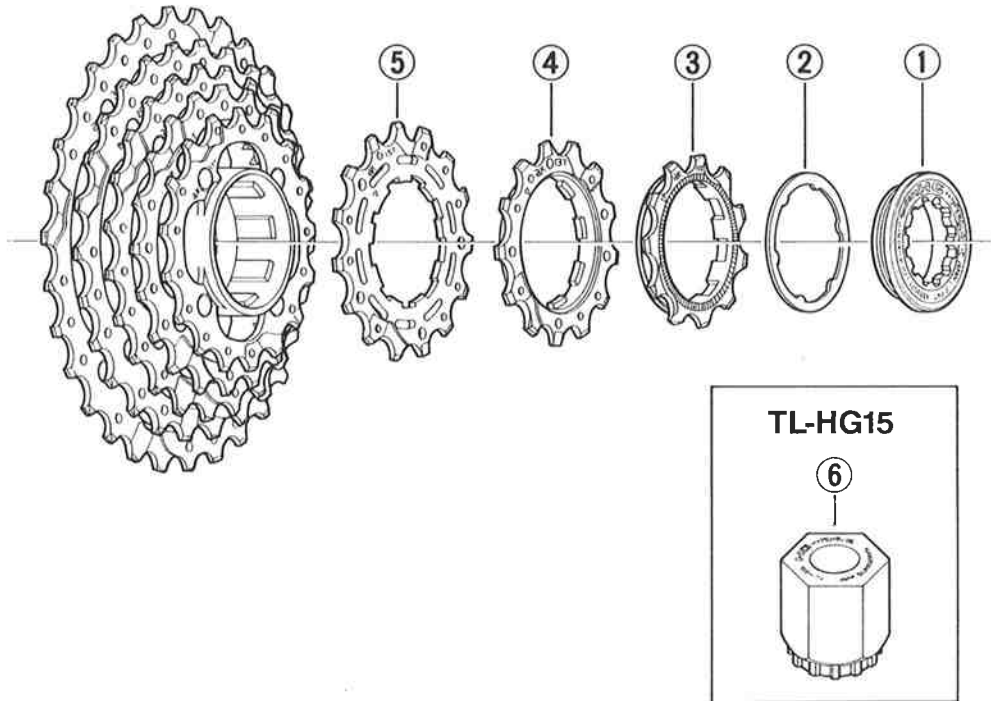

DEORE XT Cassette Sprocket (Silver Gear)

CS-M737-1 8-Speed / ak-Group

- ak-group sprocket teeth combination: 11-13-15-17-20-23-26-30T
- Note: Use only the sprockets of ak-group together.

Q'TY	ITEM NO.	SHIMANO CODE NO.	DESCRIPTION
	1	10Z 0300	Lock Ring
	2	10Z 0400	Lock Ring spacer
	3	10T 1137-1	Sprocket Wheel 11T (Built in spacer type)
	4	10T 1337-2	Sprocket Wheel 13T (Built in spacer type)
	5	10T 1537-2	Sprocket Wheel 15T
	6	120 0918	Lock Ring Removal Tool (TL-HG15)