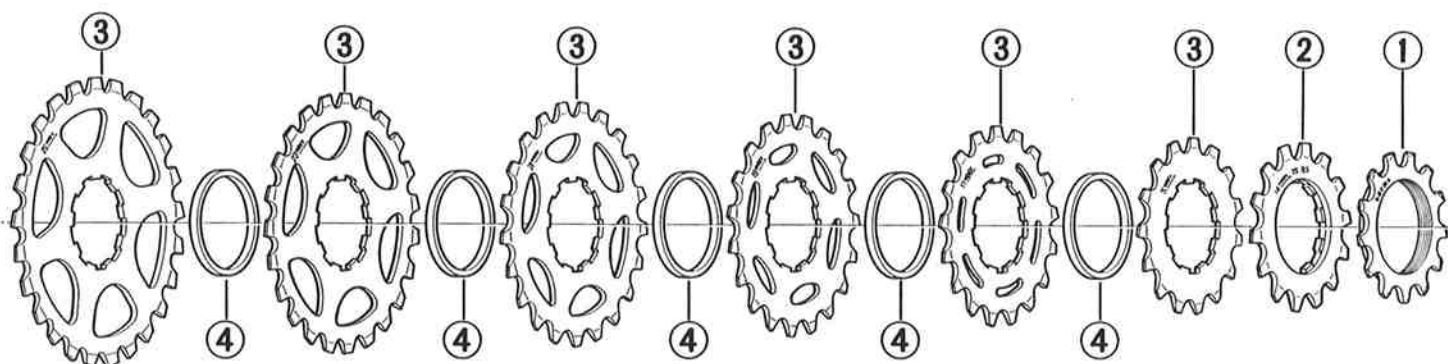

CS-7400-8H UG Cassette Sprocket DURA-ACE/8-Speed for FH-7403/Silver Gear

	Q'TY	ITEM NO.	PART NO.	DESCRIPTION
		1	106 1200	Sprocket Wheel 12T (Silver) B.C.34.6
			106 1300	Sprocket Wheel 13T (Silver) B.C.34.6
			106 1400	Sprocket Wheel 14T (Silver) B.C.34.6
		2	106 1320	Sprocket Wheel 13T (Silver) Built in Spacer Type
			106 1420	Sprocket Wheel 14T (Silver) Built in Spacer Type
			106 1520	Sprocket Wheel 15T (Silver) Built in Spacer Type
			106 1620	Sprocket Wheel 16T (Silver) Built in Spacer Type
			106 1720	Sprocket Wheel 17T (Silver) Built in Spacer Type
			106 1820	Sprocket Wheel 18T (Silver) Built in Spacer Type
			106 1920	Sprocket Wheel 19T (Silver) Built in Spacer Type
		3	103 1420	Sprocket Wheel 14T (Silver)
			103 1520	Sprocket Wheel 15T (Silver)
			103 1620	Sprocket Wheel 16T (Silver)
			103 1720	Sprocket Wheel 17T (Silver)
			103 1820	Sprocket Wheel 18T (Silver)
			103 1920	Sprocket Wheel 19T (Silver)
			103 2020	Sprocket Wheel 20T (Silver)
			103 2120	Sprocket Wheel 21T (Silver)
			103 2220	Sprocket Wheel 22T (Silver)
			103 2320	Sprocket Wheel 23T (Silver)
			103 2420	Sprocket Wheel 24T (Silver)
		103 2520	Sprocket Wheel 25T (Silver)	
		103 2620	Sprocket Wheel 26T (Silver)	
		103 2820	Sprocket Wheel 28T (Silver)	
		4	103 4200	Sprocket Spacer (t=3.0mm)