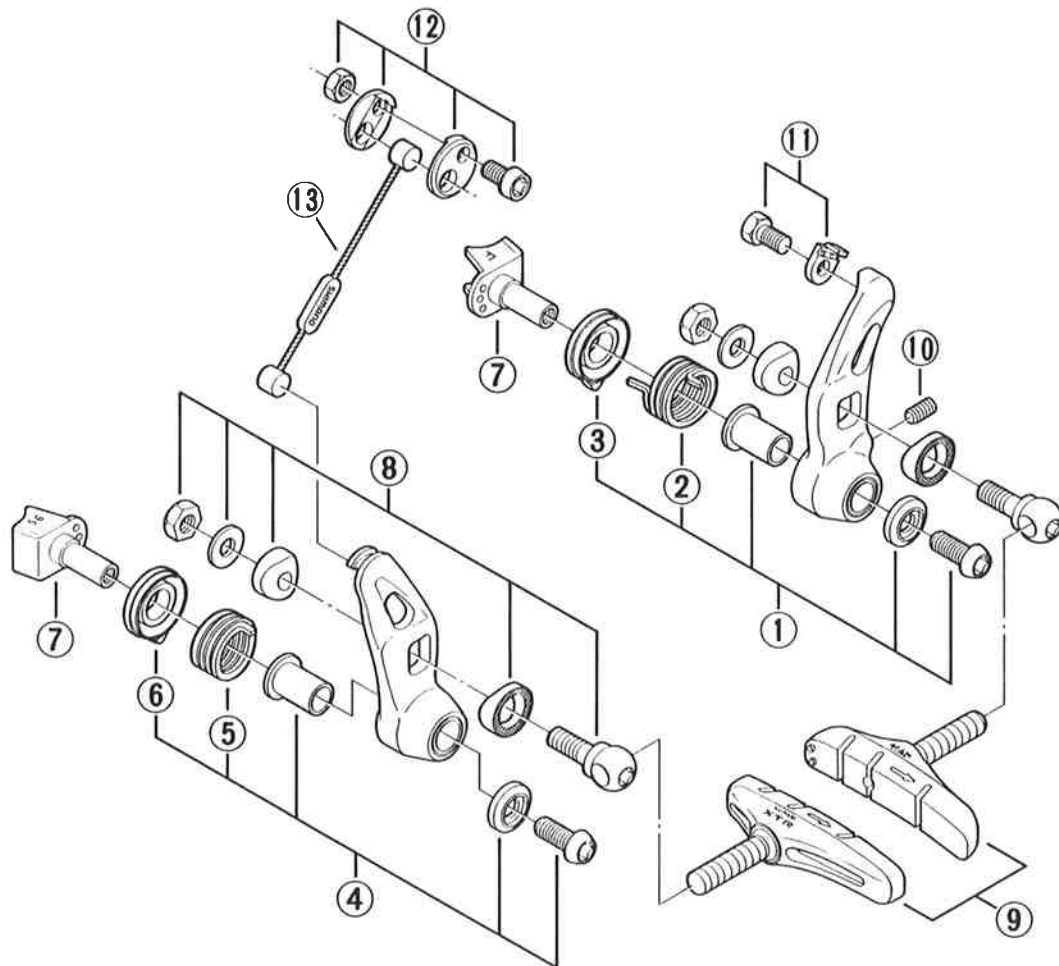

BR-M900 Cantilever Brake SHIMANO XTR

Q'TY	ITEM NO.	PART NO.	DESCRIPTION
	1	83P 9801	Anchor Link Fixing Bolt Unit (M6 x 14.6)
	2	83P 0600	Return Spring for Anchor Link (White)
	3	83P 0800	Spring Cover for Anchor Link
	4	83P 9804	Hooking Link Fixing Bolt Unit (M6 x 14.6)
	5	83P 0700	Return Spring for Hooking Link (Yellow)
	6	83P 0900	Spring Cover for Hooking Link
	7	868 9030-1	Front Mounting Boss for MTB (Radius 9.5mm)
		868 9040-1	Rear Mounting Boss for MTB (Radius 7.5mm)
	8	83P 9805	Brake Shoe Fixing Bolt Unit
	9	83P 9806	Brake Shoe (1set)
	10	83A 1900	Adjusting Screw for Spring
	11	83P 9802	Wire Fixing Bolt (M5 x 9) & Plate
	12	83P 9803	Cable Carrier Unit (M5 x 10)
	13	83P 2100	Link Wire (ø1.6mm x 73mm / A)