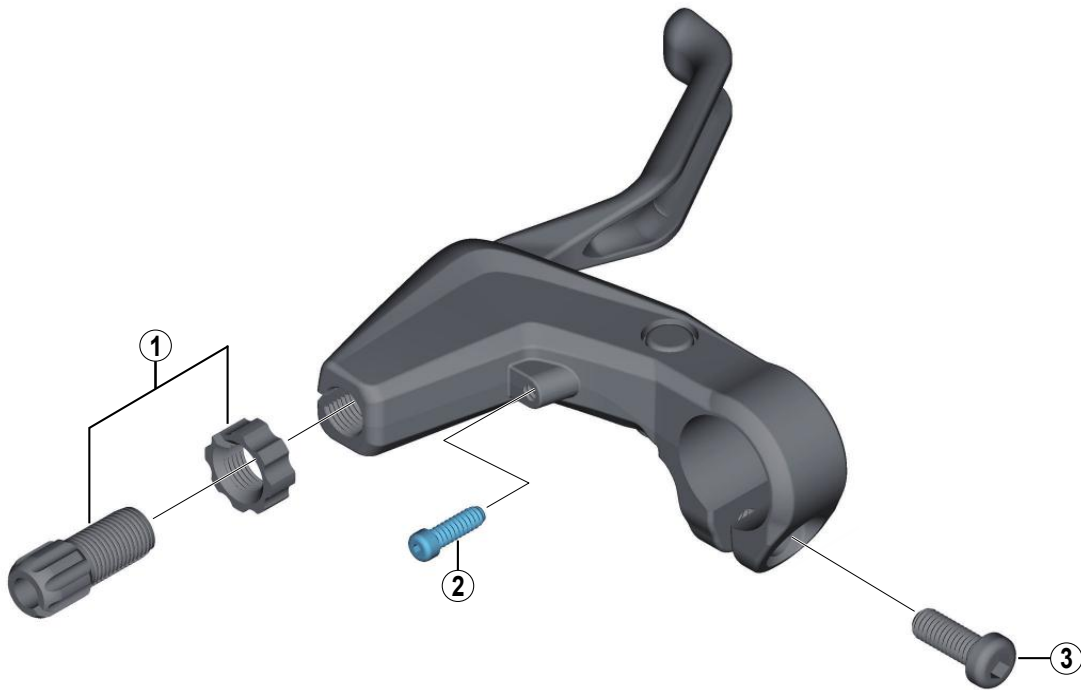

ALIVIO V-Brake Lever (2-Finger)

BL-T4000-S Silver Version

BL-T4000-L Black Version

ITEM NO.	SHIMANO CODE NO.	DESCRIPTION	INTERCHANGEABILITY	
			BL-M421	BL-T610
1	Y8UM98010	Cable Adjusting Bolt (M10 x 16) & Nut	A	B
2	Y8AC05000	Reach Adjusting Bolt (M4 x 12.5)		
3	Y8AC04000	Clamp Bolt (M6 x 16)		

A: Same parts.

B: Parts are usable, but differ in materials, appearance, finish, size, etc.

Absence of mark indicates non-interchangeability.

Apr.-2014-3669
© Shimano Inc. H

Specifications are subject to change without notice.