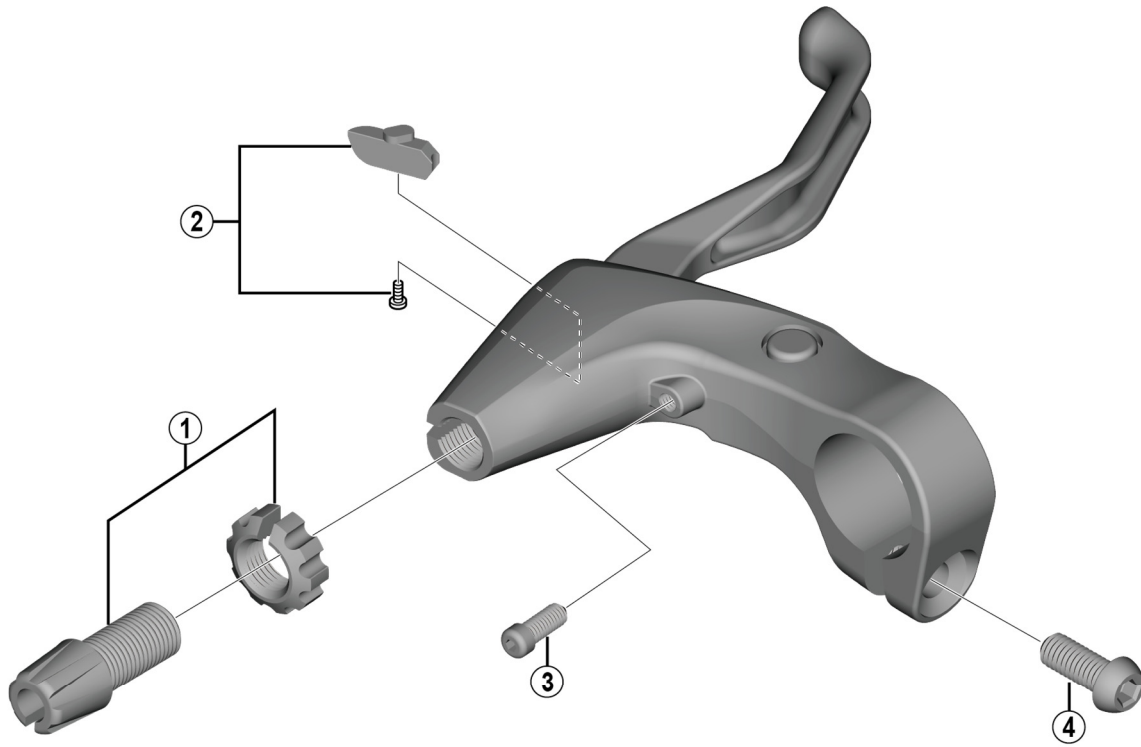

CLARIS Brake Lever

BL-R2000

BL-R3000

ITEM NO.	SHIMANO CODE NO.	DESCRIPTION	INTERCHANGEABILITY
1	Y8VB98010	Cable Adjusting Bolt & Nut	A
2	Y8MH98010	R.H. Adjusting Block & Screw	A
	Y8MH98020	L.H. Adjusting Block & Screw	A
3	Y6BX87000	Reach Adjusting Bolt (M4 x 10.3)	A
4	Y8U806000	Clamp Bolt (M6 x 14.8)	A

A: Same parts.

B: Parts are usable, but differ in materials, appearance, finish, size, etc.

Absence of mark indicates non-interchangeability.

Specifications are subject to change without notice.

Mar.-2017-4166