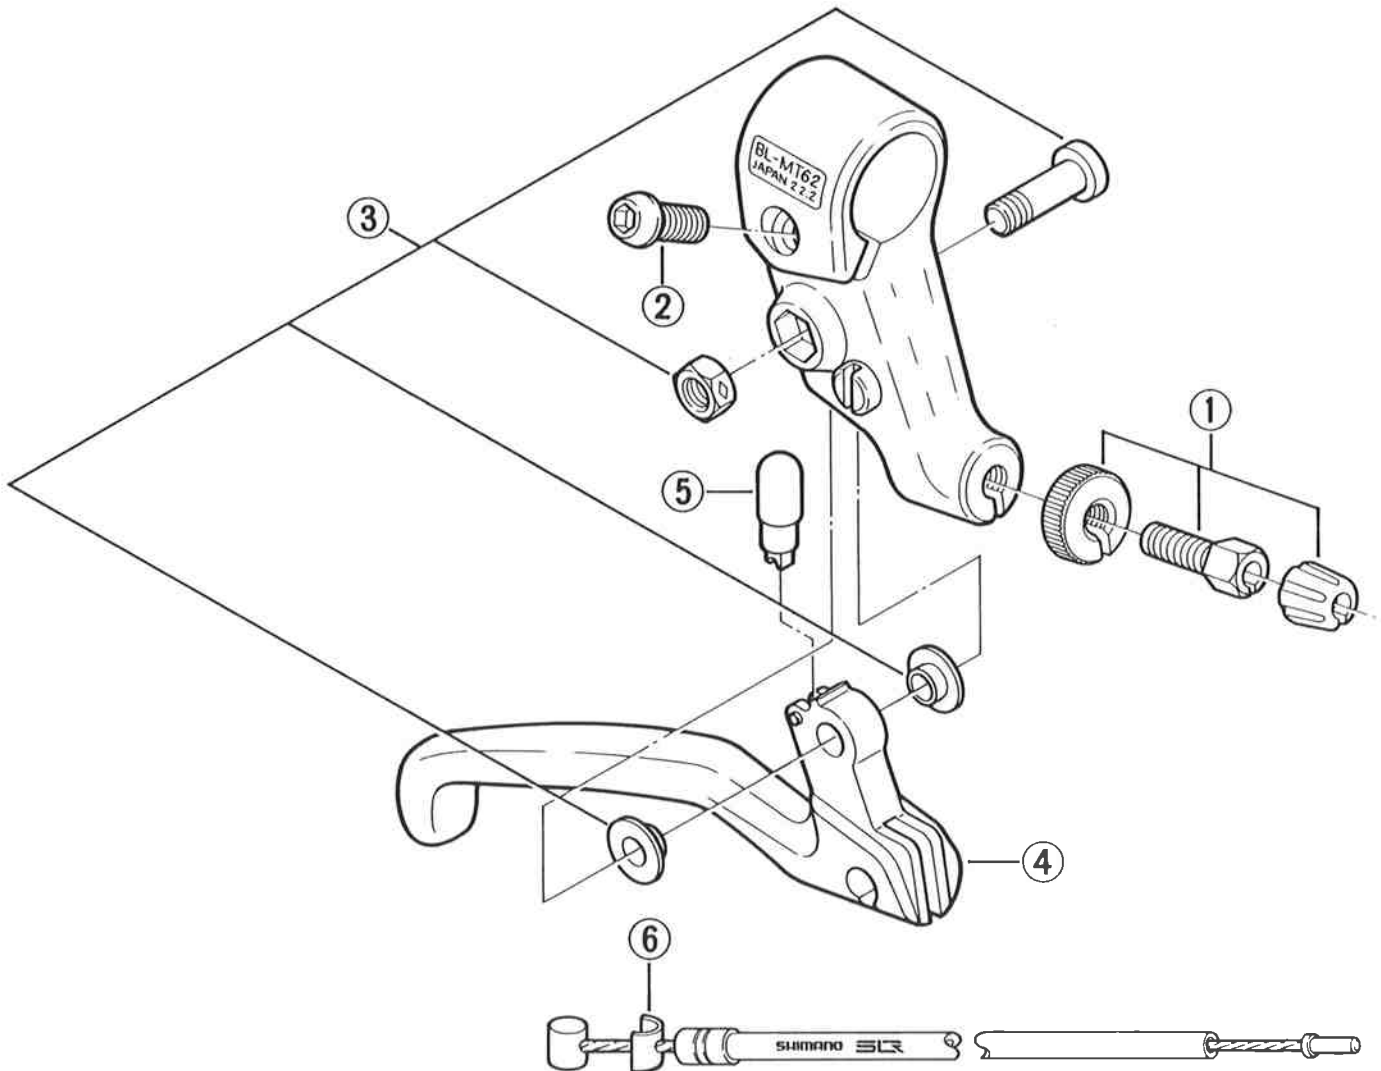

**BL-MT62** Brake Lever  
DEORE II/Long

**BL-MT63** Brake Lever  
DEORE II/Short

ITEM NO.	PART NO.	DESCRIPTION	Q'TY
1	87U 9804	Cable Adjusting Bolt Unit	
2	87A 0600	Clamp Bolt	
3	87U 9803	Lever Axle Bolt Unit	
4	87U 9802	Right Lever (Long)	
	87U 9801	Left Lever (Long)	
	87V 9802	Right Lever (Short)	
	87V 9801	Left Lever (Short)	
5	87W 9805	Spring Piston Unit	
6	893 0900	Wire End Adapter	