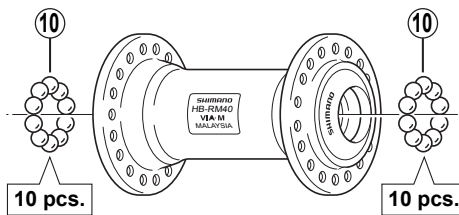

# Front Hub HB-RM40

• Over Lock Nut Dimensions: Quick Release Type / Nut Type...100 mm (3-15/16")

ITEM NO.	SHIMANO CODE NO.	DESCRIPTION
1	Y-2ST 98030	Complete Quick Release 133 mm (5-1/4")
2	Y-21H 98050	Complete Hub Axle 108 mm (4-1/4") for Quick Release Type
	Y-21J 98010	Complete Hub Axle 140 mm (5-1/2") for Nut Type
3	Y-21H 08100	Serrated Lock Nut 3 mm for Quick Release Type
4	Y-301 07020	Washer 2 mm
5	Y-231 04000	Cone M9 x 10.4 mm
6	Y-21C 03100	Hub Axle 108 mm (4-1/4") for Quick Release Type
	Y-21D 05200	Hub Axle 140 mm (5-1/2") for Nut Type
7	Y-21D 02000	Fixing Nut
8	Y-21D 03000	Roller Washer 2 mm
9	Y-21D 04010	Lock Nut 3 mm for Nut Type
10	Y-000 91210	Steel Ball (3/16") 20 pcs.