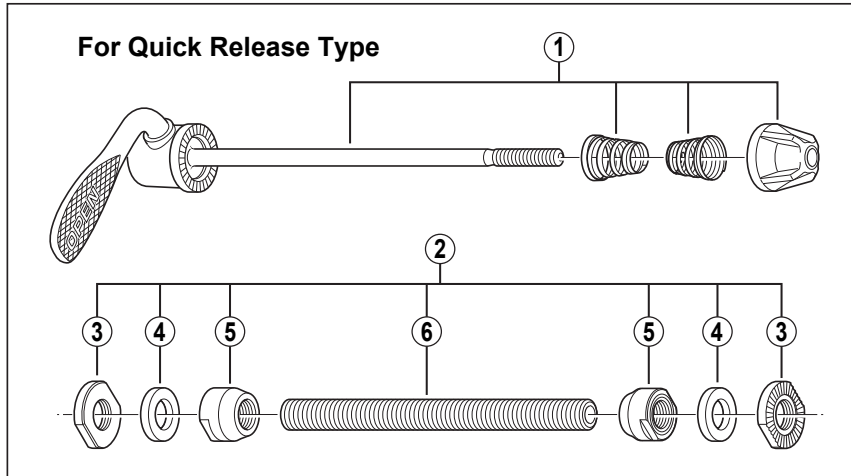

# Front Hub HB-RM40

• Over Lock Nut Dimensions: Quick Release Type / Nut Type...100 mm (3-15/16")

ITEM NO.	SHIMANO CODE NO.	DESCRIPTION
1	Y-2ST 98030	Complete Quick Release 133 mm (5-1/4")
2	Y-21H 98050	Complete Hub Axle 108 mm (4-1/4") for Quick Release Type
	Y-21J 98010	Complete Hub Axle 140 mm (5-1/2") for Nut Type
3	Y-21H 08100	Serrated Lock Nut 3 mm for Quick Release Type
4	Y-301 07020	Washer 2 mm
5	Y-231 04000	Cone M9 x 10.4 mm
6	Y-21C 03100	Hub Axle 108 mm (4-1/4") for Quick Release Type
	Y-21D 05200	Hub Axle 140 mm (5-1/2") for Nut Type
7	Y-21D 02000	Fixing Nut
8	Y-21D 03000	Roller Washer 2 mm
9	Y-21D 04010	Lock Nut 3 mm for Nut Type
10	Y-000 91210	Steel Ball (3/16") 20 pcs.