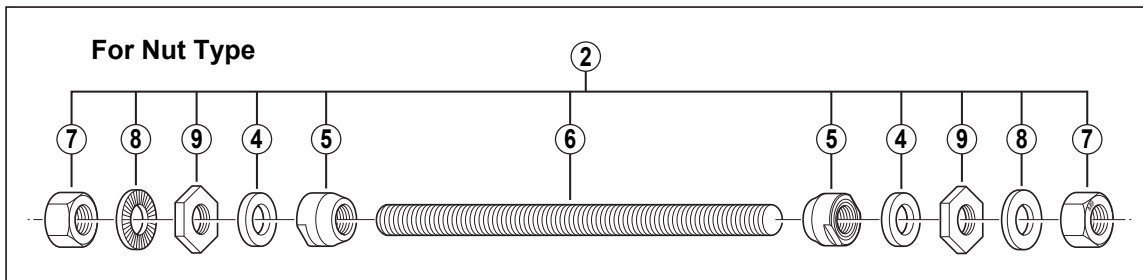

# Front Hub HB-RM40

• Over Lock Nut Dimensions: Quick Release Type / Nut Type...100 mm (3-15/16")

ITEM NO.	SHIMANO CODE NO.	DESCRIPTION
1	Y-2ST 98030	Complete Quick Release 133 mm (5-1/4")
2	Y-21H 98050	Complete Hub Axle 108 mm (4-1/4") for Quick Release Type
	Y-21J 98010	Complete Hub Axle 140 mm (5-1/2") for Nut Type
3	Y-21H 08100	Serrated Lock Nut 3 mm for Quick Release Type
4	Y-301 07020	Washer 2 mm
5	Y-231 04000	Cone M9 x 10.4 mm
6	Y-21C 03100	Hub Axle 108 mm (4-1/4") for Quick Release Type
	Y-21D 05200	Hub Axle 140 mm (5-1/2") for Nut Type
7	Y-21D 02000	Fixing Nut
8	Y-21D 03000	Roller Washer 2 mm
9	Y-21D 04010	Lock Nut 3 mm for Nut Type
10	Y-000 91210	Steel Ball (3/16") 20 pcs.