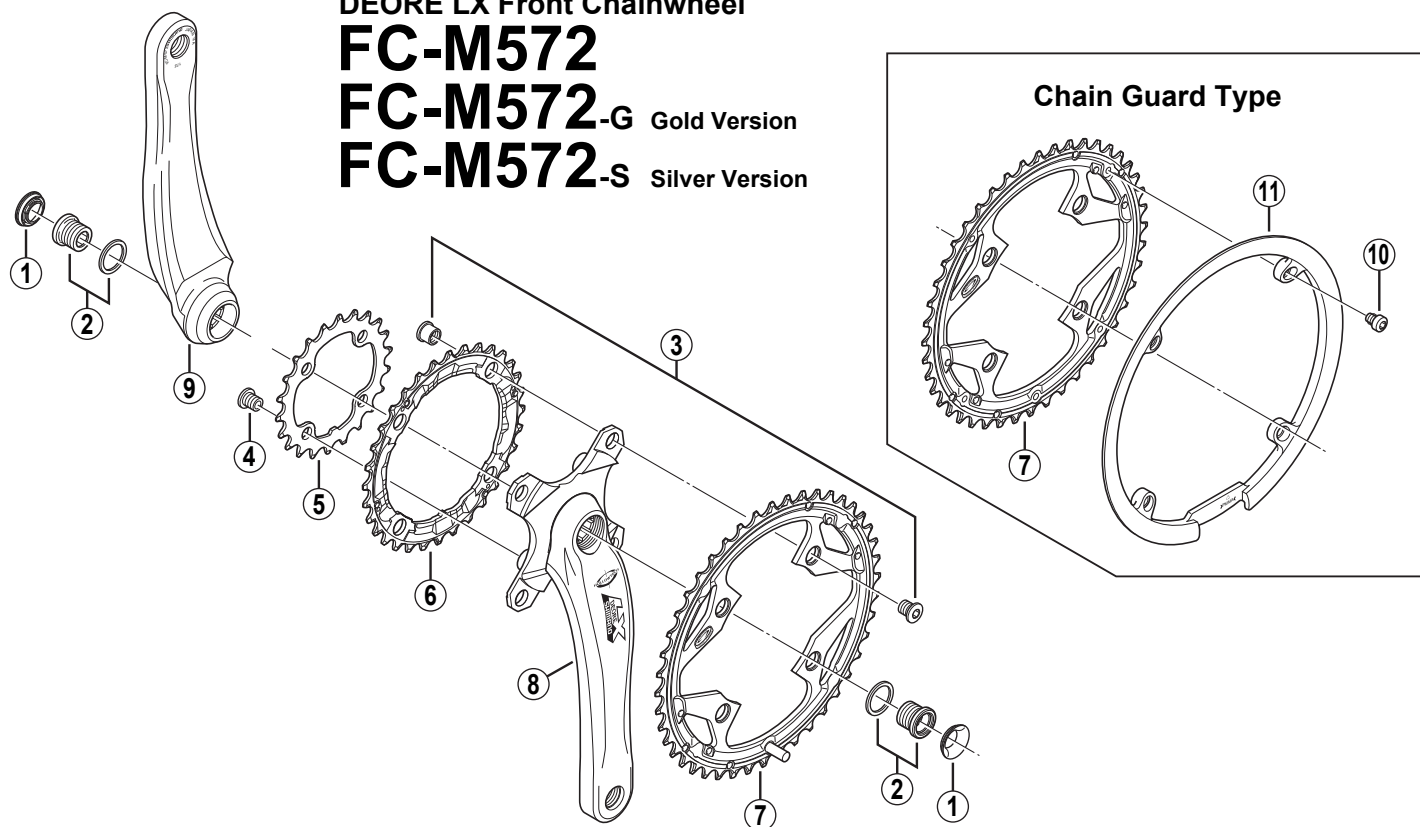

DEORE LX Front Chainwheel

FC-M572

FC-M572-G Gold Version

FC-M572-S Silver Version

- Chaining teeth combinations: 44-32-22T / 48-36-26T
- Bolt circle diameter: 104 mm...(For outer gear and middle gear), 64 mm...(For inner gear)