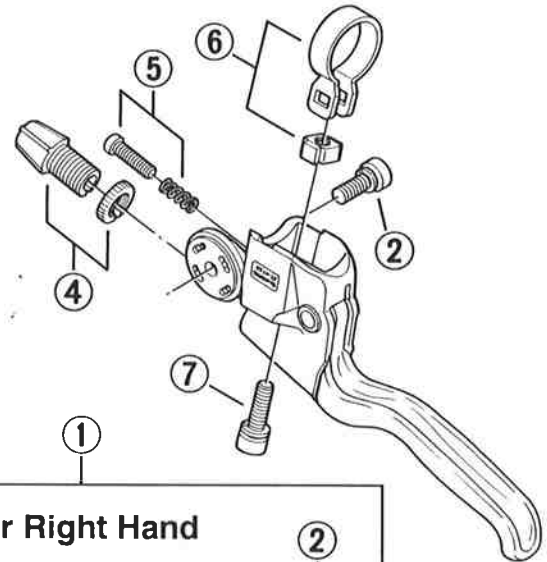

ALTUS A20 Rapidfire Plus Lever

ST-AT20 For 7-Speed

	Q'TY	ITEM NO.	PART NO.	DESCRIPTION
		* 1	64W9801	R.H. Shifting Lever Unit
			64W9802	L.H. Shifting Lever Unit
		2	66N 1900	Shifting Lever Fixing Bolt w/Spring Washer
		3	66T 9802	R.H. Cable Adjusting Barrel Unit
			66V 9805	L.H. Cable Adjusting Barrel Unit
		4	89B 9801	Brake Cable Adjusting Bolt & Nut (M10)
		5	86M 9810	Grip Adjusting Screw (M4 x 16.4) & Spring
		6	89F 9801	Clamp Band (ø22.2mm) & Nut
		7	89F 0500	Clamp Bolt