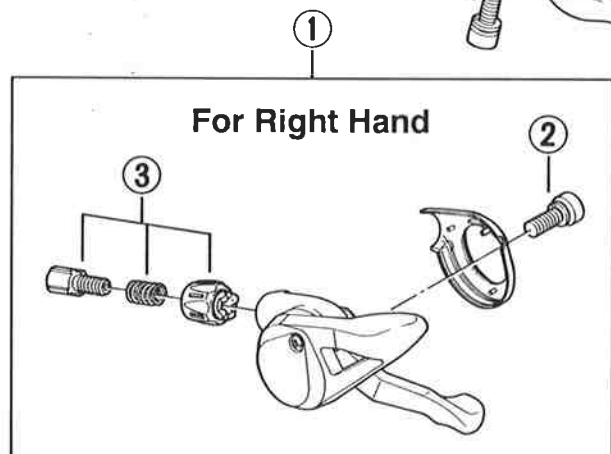

ALTUS A20 Rapidfire Plus Lever

ST-AT20 For 7-Speed

	Q'TY	ITEM NO.	PART NO.	DESCRIPTION
		* 1	64W9801	R.H. Shifting Lever Unit
			64W9802	L.H. Shifting Lever Unit
		2	66N 1900	Shifting Lever Fixing Bolt w/Spring Washer
		3	66T 9802	R.H. Cable Adjusting Barrel Unit
			66V 9805	L.H. Cable Adjusting Barrel Unit
		4	89B 9801	Brake Cable Adjusting Bolt & Nut (M10)
		5	86M 9810	Grip Adjusting Screw (M4 x 16.4) & Spring
		6	89F 9801	Clamp Band (ø22.2mm) & Nut
		7	89F 0500	Clamp Bolt