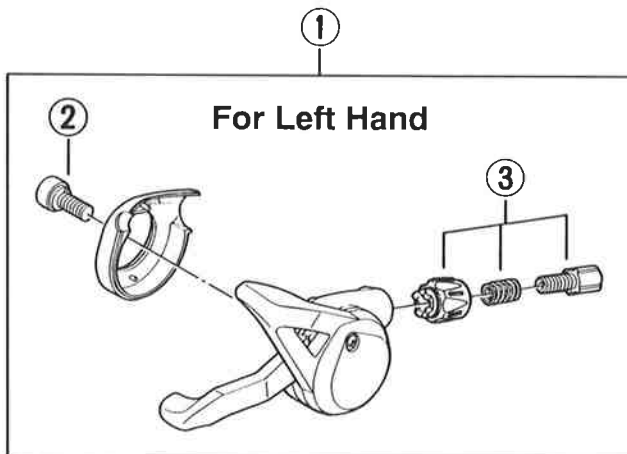

ALTUS A20 Rapidfire Plus Lever

ST-AT20 For 7-Speed

	Q'TY	ITEM NO.	PART NO.	DESCRIPTION
		* 1	64W9801	R.H. Shifting Lever Unit
			64W9802	L.H. Shifting Lever Unit
		2	66N 1900	Shifting Lever Fixing Bolt w/Spring Washer
		3	66T 9802	R.H. Cable Adjusting Barrel Unit
			66V 9805	L.H. Cable Adjusting Barrel Unit
		4	89B 9801	Brake Cable Adjusting Bolt & Nut (M10)
		5	86M 9810	Grip Adjusting Screw (M4 x 16.4) & Spring
		6	89F 9801	Clamp Band (ø22.2mm) & Nut
		7	89F 0500	Clamp Bolt