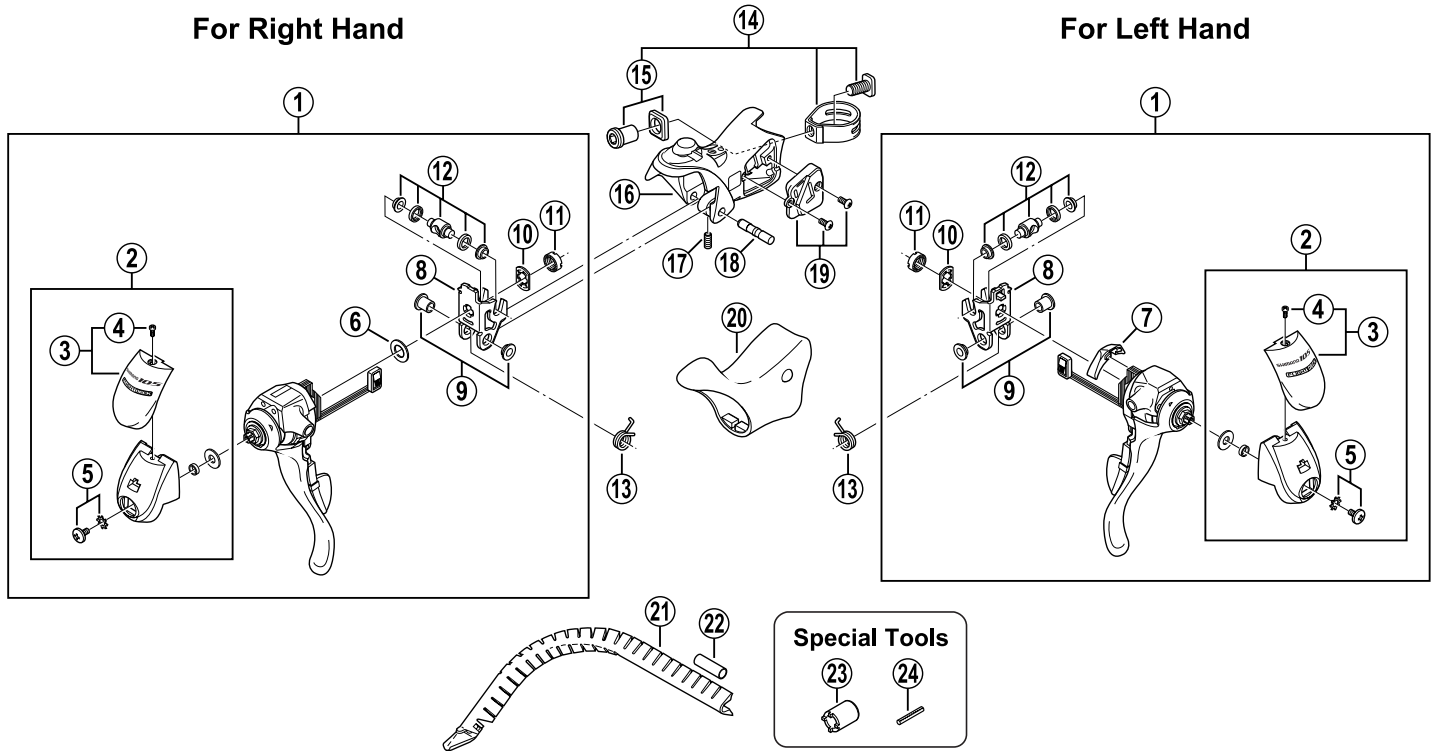

SHIMANO 105 Dual Control Lever (FLIGHT DECK Compatible)

**ST-5510-S** Silver Version

**ST-5510-L** Black Version

Q'TY	ITEM NO.	SHIMANO CODE NO.	DESCRIPTION
	1	Y-6GP98010	R.H. Main Lever Assembly (Silver) for ST-5510-S
		Y-6GP98020	R.H. Main Lever Assembly (Black) for ST-5510-L
		Y-6GP98030	L.H. Main Lever Assembly (Silver) for ST-5510-S
		Y-6GP98040	L.H. Main Lever Assembly (Black) for ST-5510-L
	2	Y-6GP98050	R.H. Front Cover Unit
		Y-6GP98060	L.H. Front Cover Unit
	3	Y-6GP98070	Name Plate & Fixing Screw
	4	Y-6C8 50000	Name Plate Fixing Screw
	5	Y-6C8 98090	Front Cover Fixing Screw (M3 x 6) & Teethed Washer
	6	Y-6BS 74000	R.H. Adapter Spacer
	7	Y-6BS 71100	L.H. Rear Cover
	8	Y-6CT 03000	R.H. Adapter
		Y-6CT 03010	L.H. Adapter
	9	Y-85Z 98010	Lever Axle Bush Unit
	10	Y-6BD39000	Non-Turn Washer
	11	Y-66E 33000	Lock Nut
	12	Y-6BD98110	Cable Hook Unit
	13	Y-6BD75000	R.H. Return Spring
		Y-6BD74000	L.H. Return Spring
	14	Y-6BD98120	Clamp Band Unit (φ 23.8 mm – φ 24.2 mm)
	15	Y-6BD98130	Clamp Nut & Washer
	16	Y-6GP98080	R.H. Bracket
		Y-6GP98090	L.H. Bracket
	17	Y-6BD76000	Lever Axle Fixing Screw
	18	Y-6BS 84000	Lever Axle
	19	Y-6CT 98080	R.H. Water-Proof Cap & Fixing Screws (M3 x 6.35)
		Y-6CT 98090	L.H. Water-Proof Cap & Fixing Screws (M3 x 6.35)
	20	Y-6C8 98070	Bracket Covers (Pair)
	21	Y-86B 90010	Outer Cable Guide
	22	Y-877 11000	Outer Cable Joint
	23	Y-130 03000	Lock Nut Removal Tool (TL-ST01)
	24	Y-130 03100	Return Spring Installation Tool (TL-ST02)