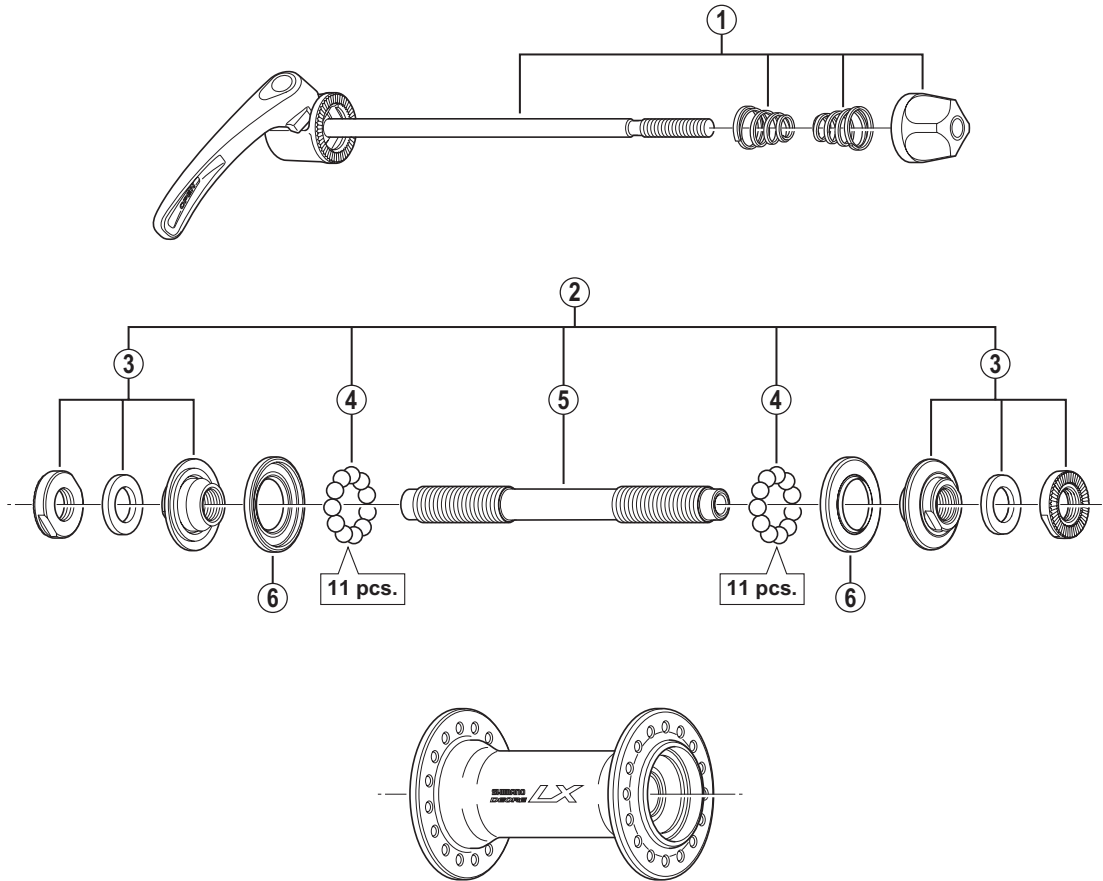

# DEORE LX Front Hub HB-T670

• Over Lock Nut Dimension: 100 mm (3-15/16")

ITEM NO.	SHIMANO CODE NO.	DESCRIPTION	INTERCHANGEABILITY	
			HB-T780	HB-T660
1	Y2XY98010	Complete Quick Release 133 mm (5-1/4") Silver	B	A
	Y4D298060	Complete Quick Release 133 mm (5-1/4") Black	B	A
2	Y2TM98010	Complete Hub Axle 108 mm (4-1/4")	A	
3	Y2TM98020	Lock Nut Unit	A	
4	Y4BB98030	Steel Ball (3/16") 22 pcs.	A	A
5	Y21S02000	Hub Axle M10 x 108 mm (4-1/4")	A	
6	Y2TA06000	Seal Ring	A	

A: Same parts.

B: Parts are usable, but differ in materials, appearance, finish, size, etc.

Absence of mark indicates non-interchangeability.

May-2012-3316  
© Shimano Inc. I

Specifications are subject to change without notice.

# SHIMANO