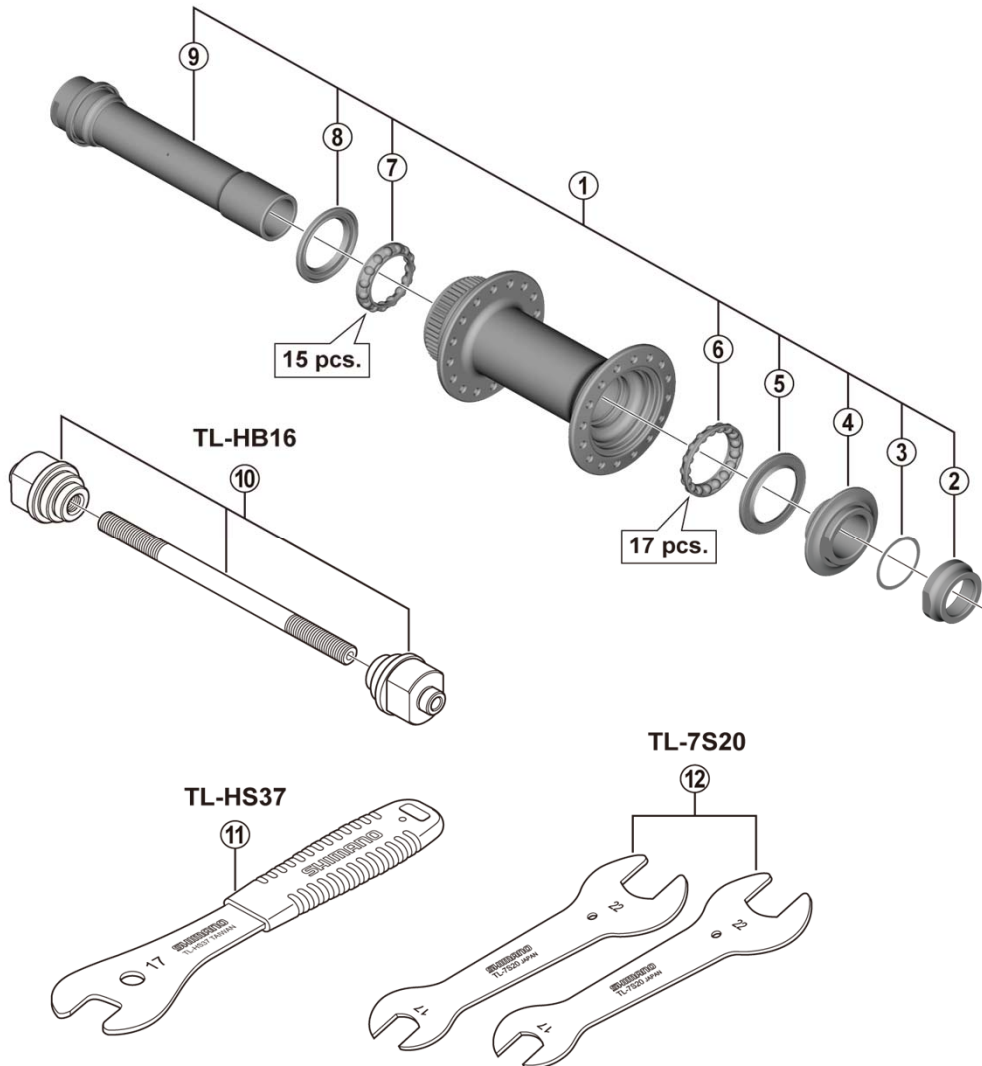

SLX Front Hub HB-M7110 For Disc Brake

ITEM NO.	SHIMANO CODE NO.	DESCRIPTION
1	Y2AR98010	Complete Hub Axle
2	Y2AR22000	Right Hand Lock Nut
3	Y24613000	Adjusting Washer
4	Y24698040	Right Hand Cone w/Dust Cap
5	Y27X15000	Right Hand Seal Ring
6	Y27X98030	Right Hand Ball Retainer (5/32" x 17)
7	Y27X98040	Left Hand Ball Retainer (5/32" x 15)
8	Y27X14000	Left Hand Seal Ring
9	Y2AR98020	Hub Axle Unit
10	Y20W98020	TL-HB16 Hub Setting Tool
11	Y23098030	TL-HS37 Hub Spanner (17 mm)
12	Y13098900	TL-7S20 Hub Spanner (17 mm x 22 mm) 2 pcs.

Aug.-2019-4606
© Shimano Inc. ITP

Specifications are subject to change without notice.

SHIMANO