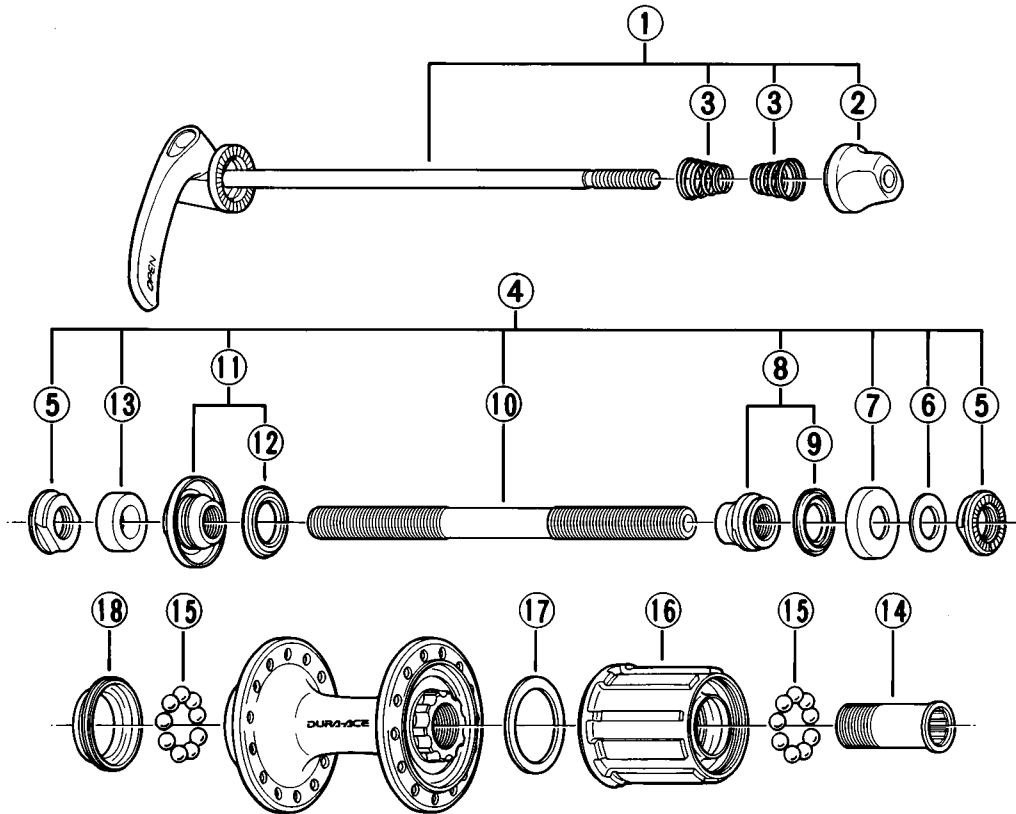

DURA-ACE Freehub FH-7700 9-Speed

• Use with CS-7700.

Q'TY	ITEM NO.	SHIMANO CODE NO.	DESCRIPTION
	1	3A0 9010	Complete Quick Release 163 mm (6-13/32")
	2	22Z 9020	Quick Release Nut
	3	233 2100	Volute Spring
	4	3A0 9802	Complete Hub Axle 141 mm (5-9/16")
	5	3A0 2200	Serated Lock Nut 4.6 mm
	6	3A0 1400	Right Hand Washer 1.0 mm
	7	3A0 0500	Right Hand Dust Cap
	8	3A0 9803	Right Hand Cone (M10 x 13.2 mm) & Seal Ring
	9	214 0600	Right Hand Seal Ring
	10	360 1910-9	Hub Axle 141 mm (5-9/16")
	11	3A0 9804	Left Hand Cone (M10 x 13.7 mm) w/Dust Cap & Seal Ring
	12	377 1000	Left Hand Seal Ring
	13	3A0 1300	Left Hand Axle Spacer 5.8 mm
	14	359 0400	Body Fixing Bolt
	15	000 9137	Stainless Ball (1/4") 18 pcs.
	16	3A0 9801	Complete Freewheel Body w/Right Hand Dust Cap
	17	375 0400	Freewheel Body Washer
	18	3A0 0900	Left Hand Inner Dust Cap

Over Lock Nut Dimension: 130 mm (5-1/8")

05 Printed in Japan 9610-1654