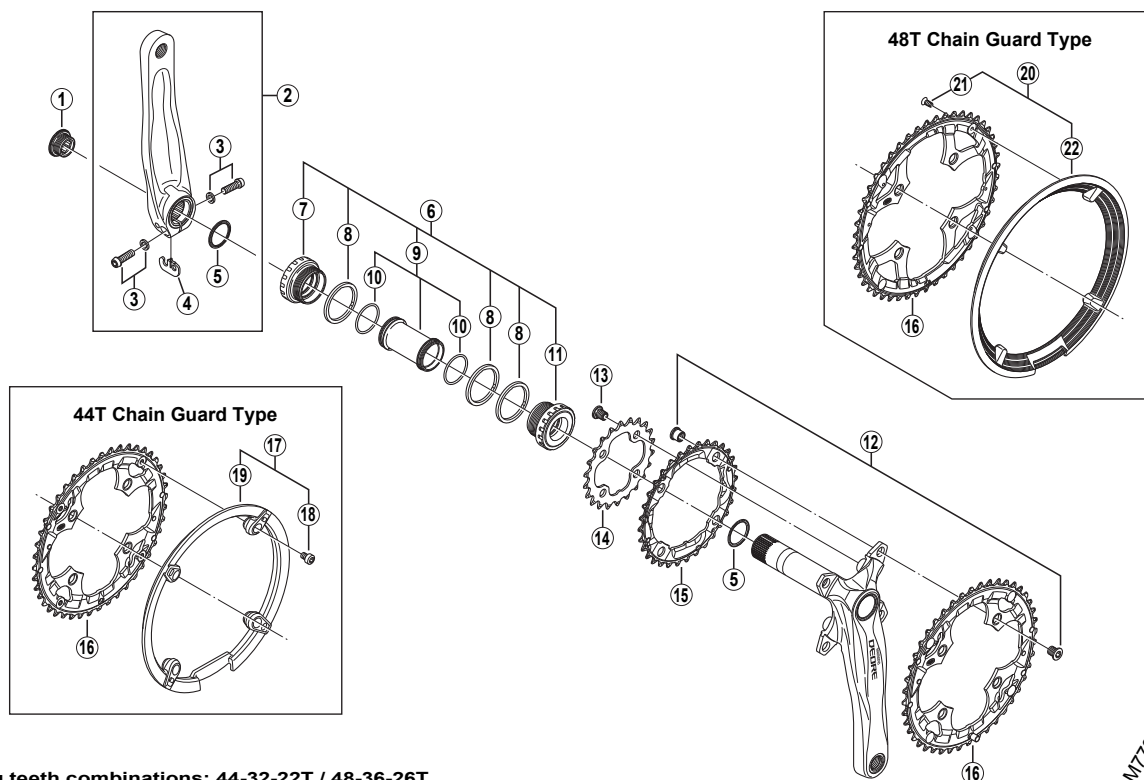

DEORE Front Chainwheel  
**FC-M590-S** Silver Version  
**FC-M590-L** Black Version

- Chaining teeth combinations: 44-32-22T / 48-36-26T
- Bolt circle diameter: 104 mm...(For outer gear and middle gear), 64 mm...(For inner gear)