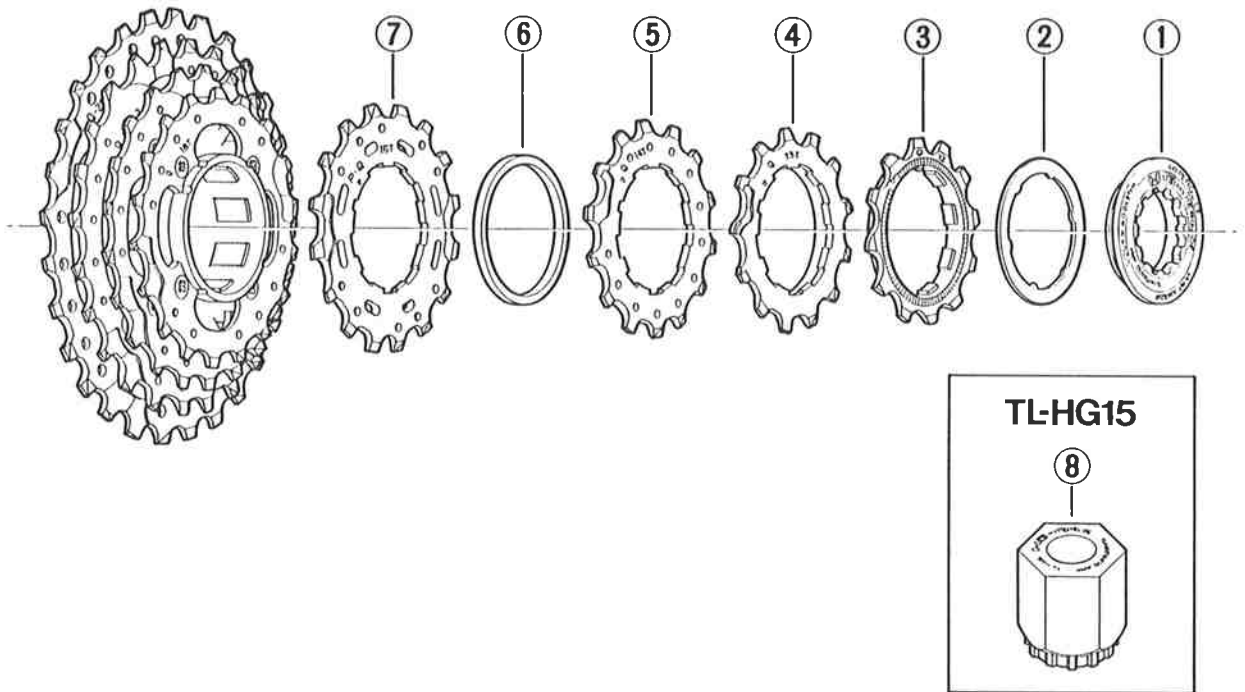

CS-M900-8Q HG Cassette Sprocket SHIMANO XTR / 8-Speed / Q-Group

- Q-group sprocket teeth combination: 12-13-14-16-18-21-24-28T
- Note: Use only the sprockets of Q-group together.

Q'TY	ITEM NO.	PART NO.	DESCRIPTION
	1	10V 0300	Lock Ring
	2	11W0200	Lock Ring Spacer
	3	11F 1217-3	Sprocket Wheel 12T (Built in spacer type)
	4	11F 1317-3	Sprocket Wheel 13T (Built in spacer type)
	5	11F 1417-3	Sprocket Wheel 14T
	6	10V 0500	Sprocket Spacer (t=3.0mm)
	7	11F 1616-3	Sprocket Wheel 16T
	8	120 0918	Lock Ring Removal Tool (TL-HG15)