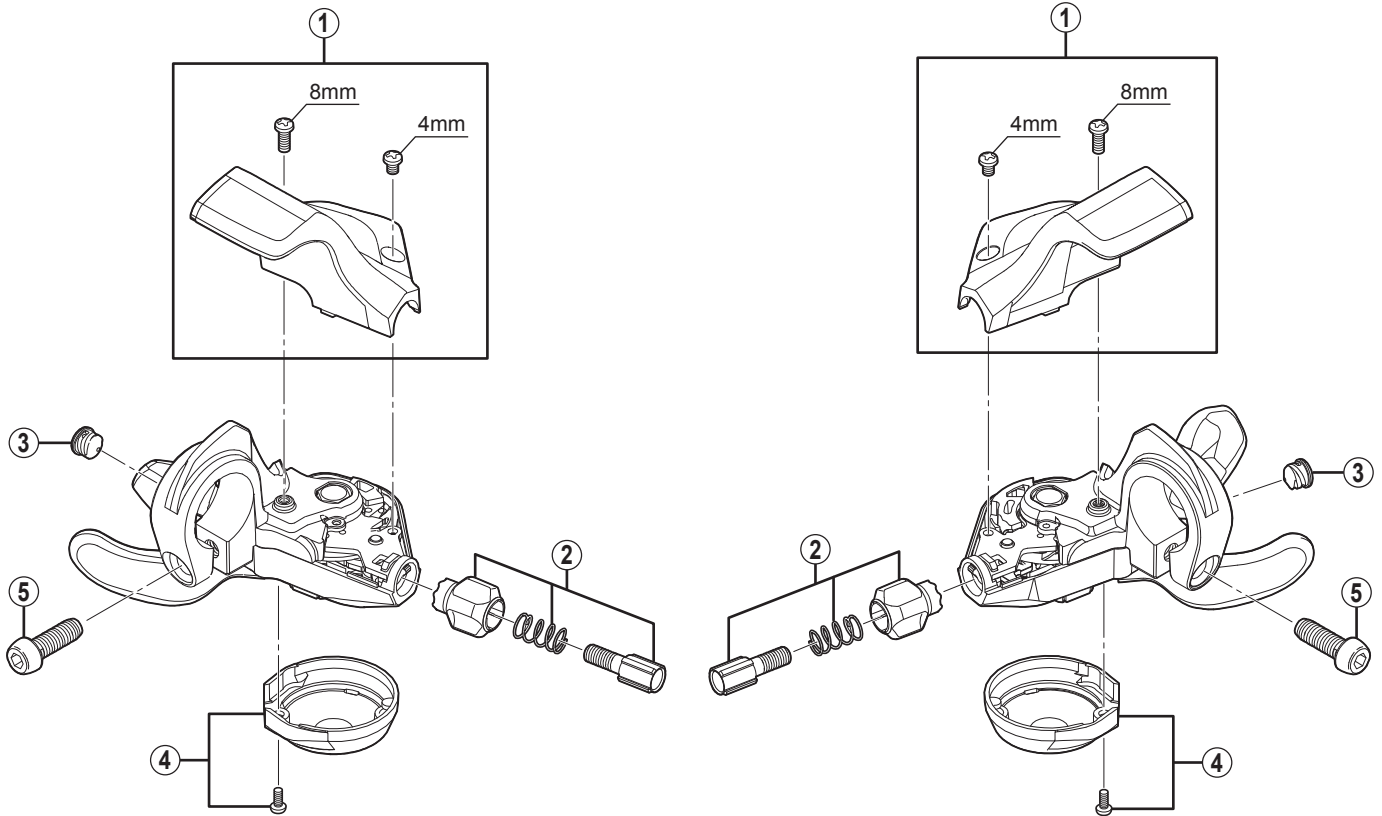

# SHIMANO SORA RAPIDFIRE Plus Shift Lever SL-3500

For Left Hand

For Right Hand

SL-4600

SL-M430

ITEM NO.	SHIMANO CODE NO.	DESCRIPTION	INTERCHANGEABILITY		
1	Y6W098010	R.H. Indicator Unit			
	Y6W198010	L.H. Indicator Unit			
2	Y6PZ98070	Cable Adjusting Bolt Unit	B	A	
3	Y6CD33000	Inner Hole Cap	A	A	
4	Y6W098030	Main Lever Cover & Fixing Screw			
5	Y6W146000	Clamp Bolt (M6 x 17.8)	B	B	

A: Same parts.

B: Parts are usable, but differ in materials, appearance, finish, size, etc.

Absence of mark indicates non-interchangeability.

Mar.-2012-3420

© Shimano Inc.D

Specifications are subject to change without notice.

# SHIMANO

right : 6W00000000-2110-003

left : 6W10000000-2110-003