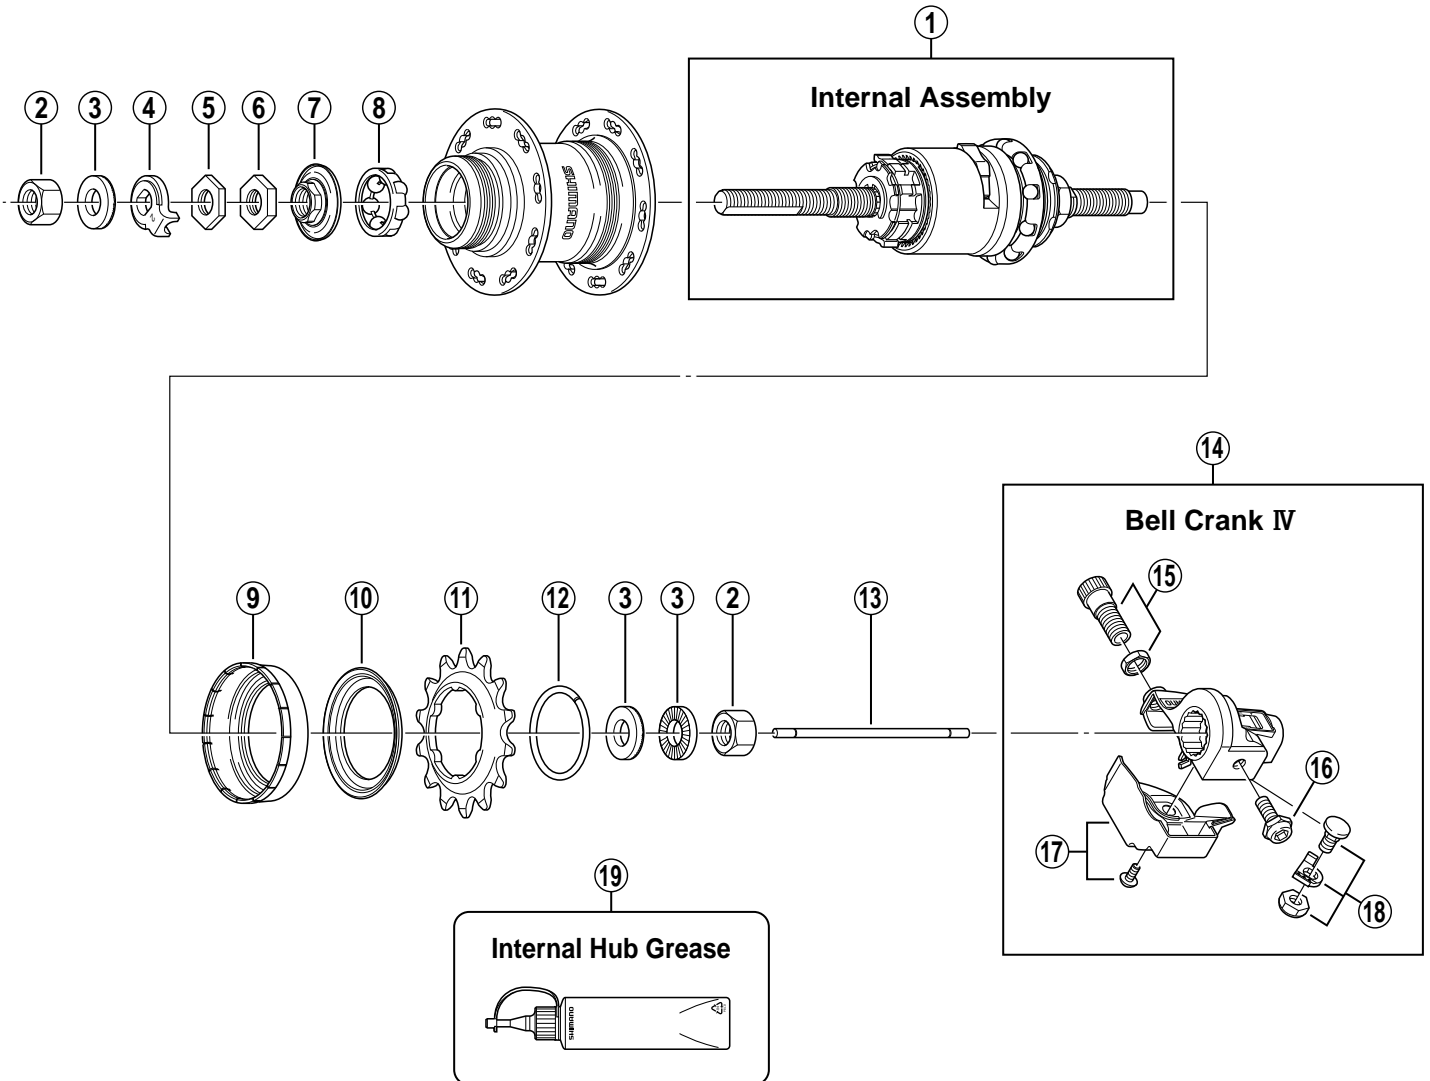

SHIMANO 3-SPEED HUB
SG-3S88 Inter-3 Hub

Q'TY	ITEM NO.	SHIMANO CODE NO.	DESCRIPTION
	1	Y-34C 98010	Internal Assembly (Axle Length 193.5 mm)
	2	Y-200 03000	Hub Nut (9 mm)
	3	Y-220 06010	Washer (3.2 mm)
	4	Y-33Z 20200	Non-turn Washer 2 (Yellow)
	5	Y-321 38000	Brake Nut (3 mm)
		Y-220 05101	Brake Nut (4.5 mm)
	6	Y-321 38040	Left Hand Lock Nut (3.5 mm)
	7	Y-34C 98040	Left Hand Cone w/Dust Seal
	8	Y-321 90220	Ball Retainer A (1/4" x 7)
	9	Y-33R 05000	Right Hand Dust Cap A
	10	Y-33R 52000	Right Hand Dust Cap B
	11	Y-73T 11430	Sprocket Wheel 14T (Black)
	12	Y-321 20000	Snap Ring C
	13	Y-34B 20000	Push Rod (88.45 mm)
	14	Y-34C 98060	Bell Crank IV Unit
	15	Y-33S 98010	Cable Adjusting Bolt & Nut
	16	Y-33S 74000	Bell Crank Body Fixing Bolt
	17	Y-34C 98050	Bell Crank Cover & Fixing Screw
	18	Y-33S 98030	Inner Cable Fixing Bolt Unit
	19	Y-041 20600	Internal Hub Grease (Net. 100g)