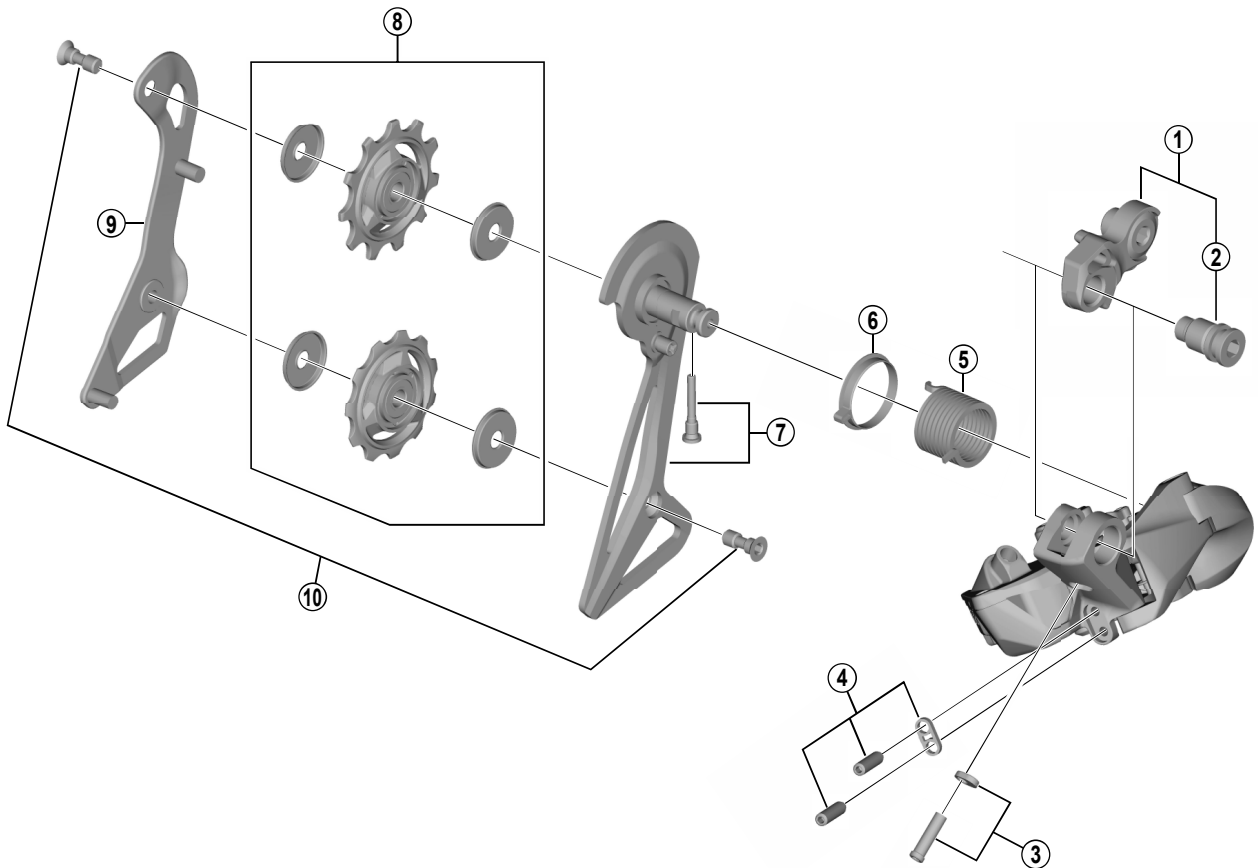

DURA-ACE Rear Derailleur
RD-R9150-SS (11-speed)

| ITEM NO. | SHIMANO CODE NO. | DESCRIPTION |
|----------|------------------|-------------------------------------|
| 1 | Y5ZV98010 | Bracket Axle Unit (for normal type) |
| 2 | Y5ZV00054 | B-Axle 2 (for Direct Mount type) |
| 3 | Y5ZV98020 | End Adjusting Bolt & Plate |
| 4 | Y5ZV98030 | Stroke Adjusting Bolts & Plate |
| 5 | Y5PU13100 | P-Tension Spring |
| 6 | Y5PU130T0 | P-Seal Ring |
| 7 | Y5ZV98040 | Outer Plate & Fixing Bolt |
| 8 | Y5ZR98010 | Tension & Guide Pulley Set |
| 9 | Y5ZV98050 | Inner Plate |
| 10 | Y5ZV98060 | Pulley Bolt (2 pcs.) |

Apr.-2017-4042
 © Shimano Inc. I

Specifications are subject to change without notice.

SHIMANO