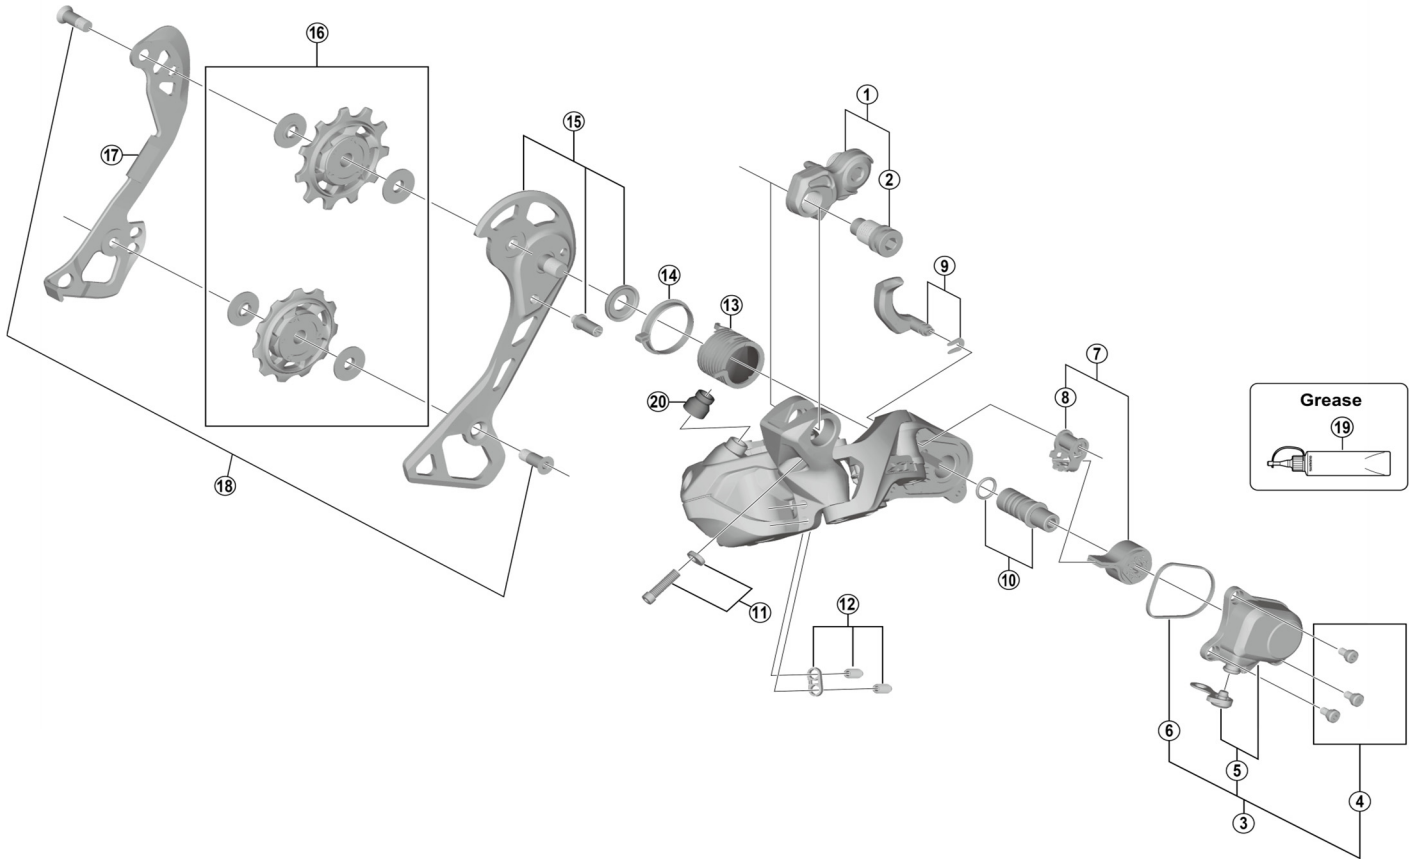

DEORE XT Rear Derailleur (11-speed)

RD-M8050 (GS)

RD-M8050

ITEM NO.	SHIMANO CODE NO.	DESCRIPTION	INTERCHANGEABILITY	
1	Y5ZN98010	Bracket Axle Unit (for normal type)		
2	Y5ZN00023	B-Axle 2 (for Direct Mount type)	A	
3	Y5ZN98020	P-Cover Unit		
4	Y5Y198070	P-Cover Bolt Set (3 pcs.)	A	
5	Y5ZN98030	P-Cover & Cap		
6	Y5ZN00031	P-Cover Packing		
7	Y5PV98040	Stabilizer Unit		
8	Y5PV98050	Cam Unit		
9	Y5ZN98040	Switch Lever Unit & Fixing Plate		
10	Y5PU98050	P-Axle & O-Ring	A	
11	Y5ZN98050	End Adjust Bolt & Plate		
12	Y5ZN98060	Stroke Adjusting Screws & Plate		
13	Y5PU13100	P-Tension Spring	A	
14	Y5PU130T0	P-Seal Ring	A	
15	Y5ZN98070	Outer Plate Assembly		
16	Y5RT98120	Guide & Tension Pulley Set		
17	Y5PU09100	Inner Plate	A	
18	Y5V598140	Pulley Bolt (2 pcs.)		
19	Y04120800	Grease for Stabilizer (Net. 100g)	A	
* 20	Y5PU130Y0	Boot Cover	A	

A: Same parts.

B: Parts are usable, but differ in materials, appearance, finish, size, etc.

Absence of mark indicates non-interchangeability.

Specifications are subject to change without notice.

May-2017-5154A