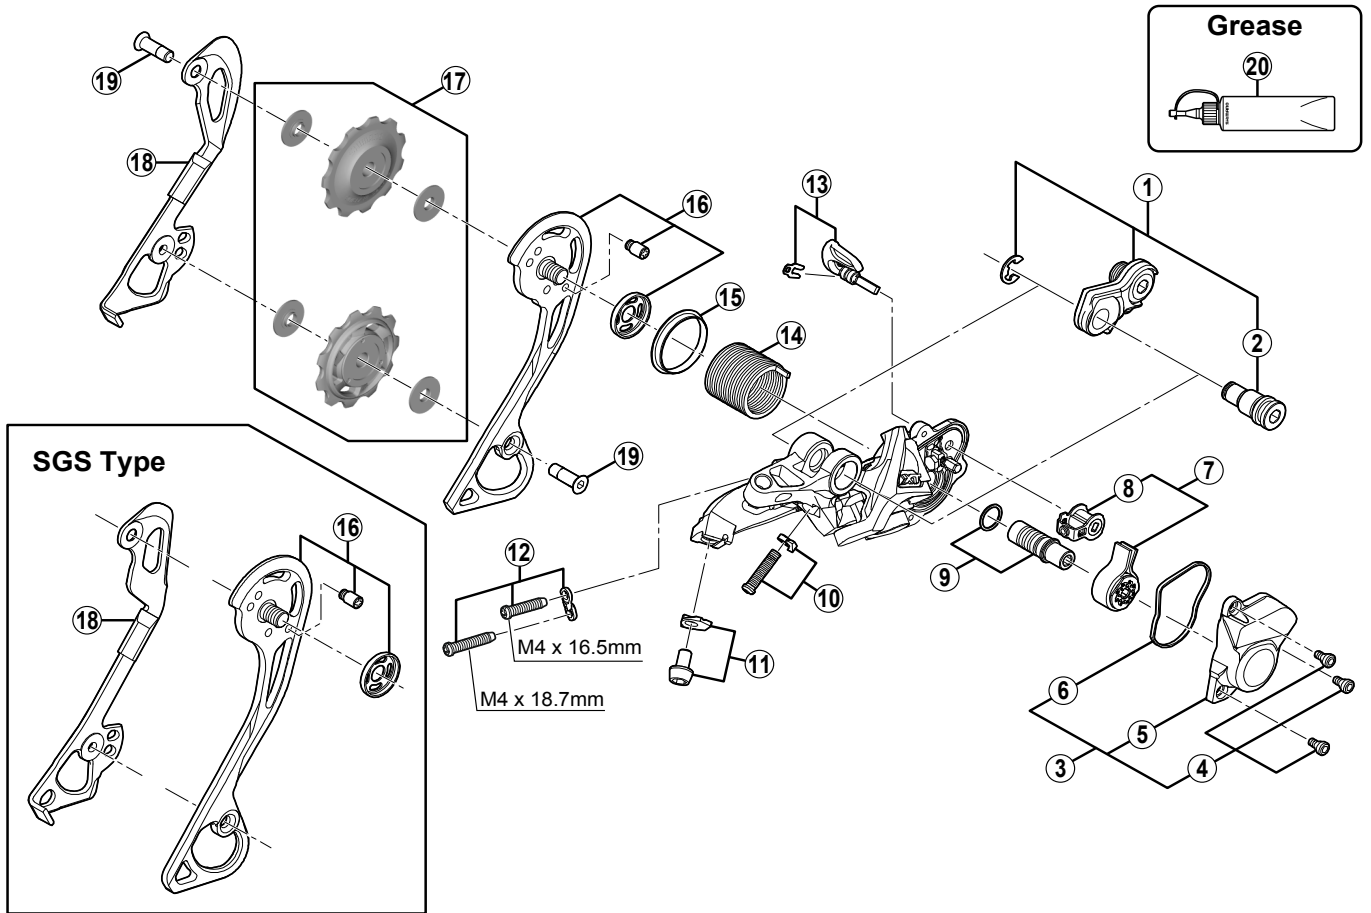

DEORE XT Rear Derailleur (10-speed)

**RD-M786** (GS/SGS) Silver / Black Version

**RD-M786-D** (GS/SGS) Silver / Black Version

ITEM NO.	SHIMANO CODE NO.	DESCRIPTION	RD-M786 RD-M786-D	
			INTERCHANGEABILITY	
1	Y5Y098010	Bracket Axle Unit (for normal type)		B
2	Y50Y17000	B-Axle 2(for Direct Mount type)		A
3	Y5Y198060	P-Cover Unit		B
4	Y5Y198070	P-Cover Bolt Set (3 pcs.)		A
5	Y50Z13100	P-Cover		B
6	Y5Y219000	P-Cover Packing		A
7	Y5Y198020	Stabilizer Unit		A
8	Y5Y198120	Cam Unit		A
9	Y5Y198040	P-Axle Unit & Washer		A
10	Y5XP98030	B-Tension Adjusting Screw (M4 x 18) & Plate		A
11	Y5W798030	Cable Fixing Bolt (M5 x 8) & Plate		A
12	Y5W798020	Stroke Adjusting Screws & Plate		A
13	Y5Y198010	Switch Lever Unit & Fixing Plate		A
14	Y5XD19000	P-Tension Spring	A	A
15	Y5XD15000	P-Seal Ring	A	A
16	Y5Y198080	Outer Plate Assembly (GS-Type)		B
	Y5Y198090	Outer Plate Assembly (SGS-Type)		B
* 17	Y5XF98130	Tension & Guide Pulley Unit		
18	Y5XC09100	Inner Plate (GS-Type)	B	A
	Y5Y010000	Inner Plate (SGS-Type)		A
19	Y53M24000	Pulley Bolt		
20	Y04120800	Grease for Stabilizer (Net. 100g)		

A: Same parts.

B: Parts are usable, but differ in materials, appearance, finish, size, etc.

Absence of mark indicates non-interchangeability.

Specifications are subject to change without notice.

Feb.-2016-3321A