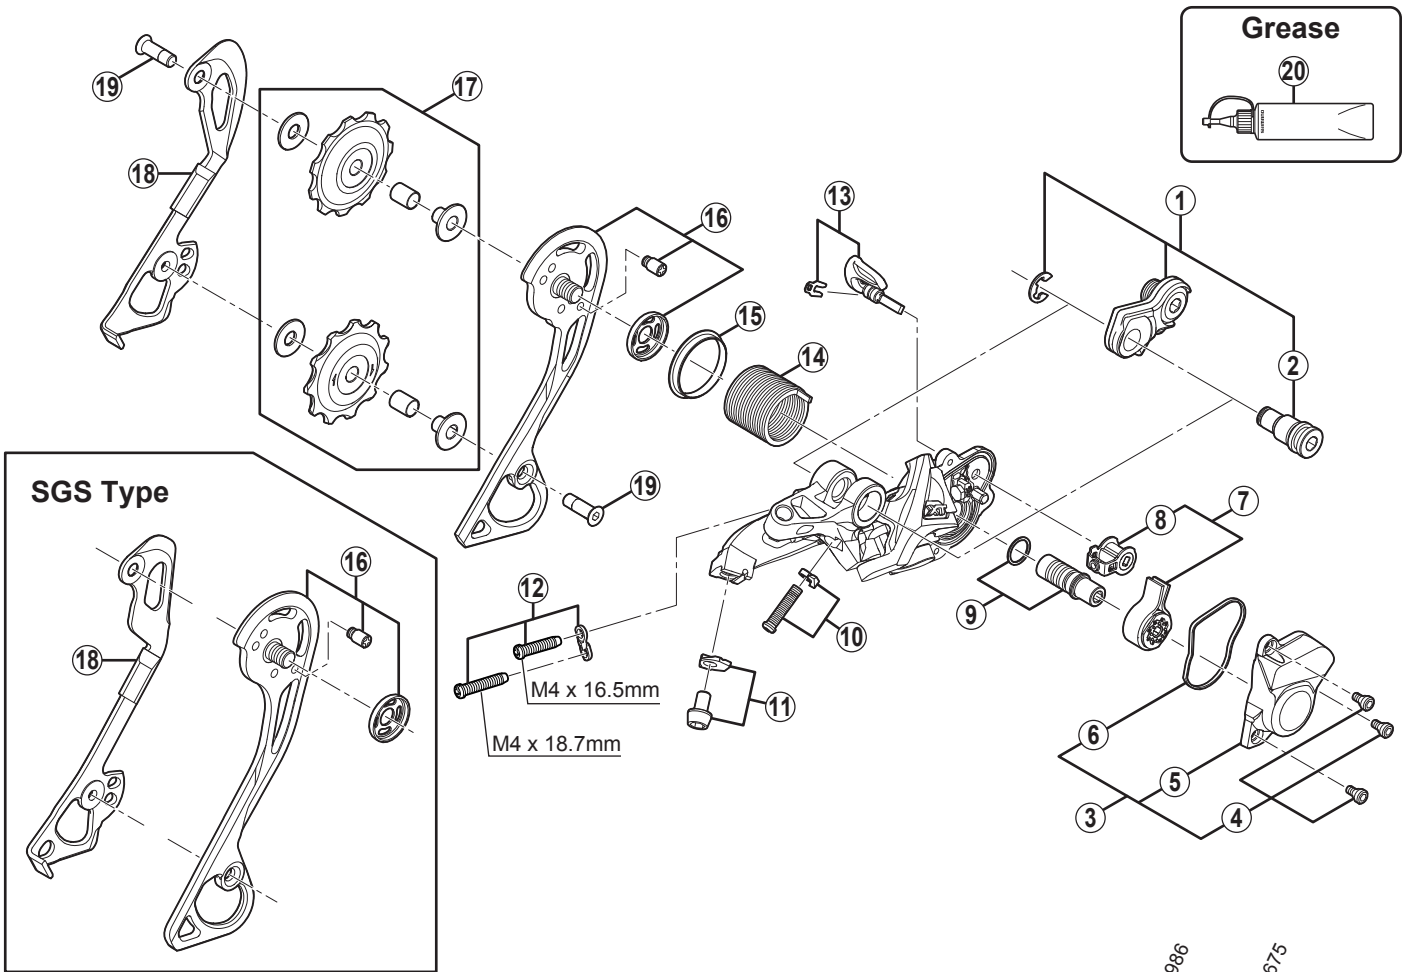

SHIMANO DEORE XT Rear Derailleur

RD-M786 (GS/SGS) Silver / Black Version

RD-M786-D (GS/SGS) Silver / Black Version

ITEM NO.	SHIMANO CODE NO.	DESCRIPTION	INTERCHANGEABILITY		
1	Y5Y098010	Bracket Axle Unit (for normal type)		B	
2	Y50Y17000	B-Axle2 (for Direct Mount type)		A	
3	Y5Y198060	P-Cover Unit		B	
4	Y5Y198070	P-Cover Bolt Set (3 pcs.)		A	
5	Y50Z13100	P-Cover		B	
6	Y5Y219000	P-Cover Packing		A	
7	Y5Y198020	Stabilizer Unit		A	
8	Y5Y198120	Cam Unit		A	
9	Y5Y198040	P-Axle Unit & Washer		A	
10	Y5XP98030	B-Tension Adjusting Screw (M4 x 18) & Plate		A	
11	Y5W798030	Cable Fixing Bolt (M5 x 8) & Plate		A	
12	Y5W798020	Stroke Adjusting Screws & Plate		A	
13	Y5Y198010	Switch Lever Unit & Fixing Plate		A	
14	Y5XD19000	P-Tension Spring	A	A	
15	Y5XD15000	P-Seal Ring	A	A	
16	Y5Y198080	Outer Plate Assembly (GS-Type)		B	
	Y5Y198090	Outer Plate Assembly (SGS-Type)		B	
17	Y5XF98060	Guide & Tension Pulley Unit			
18	Y5XC09100	Inner Plate (GS-Type)	B	A	
	Y5Y010000	Inner Plate (SGS-Type)		A	
19	Y53M24000	Pulley Bolt			
20	Y04120800	Grease for Stabilizer (Net. 100g)			

A: Same parts.
 B: Parts are usable, but differ in materials, appearance, finish, size, etc.
 Absence of mark indicates non-interchangeability.

Mar.-2012-3321
 © Shimano Inc.D